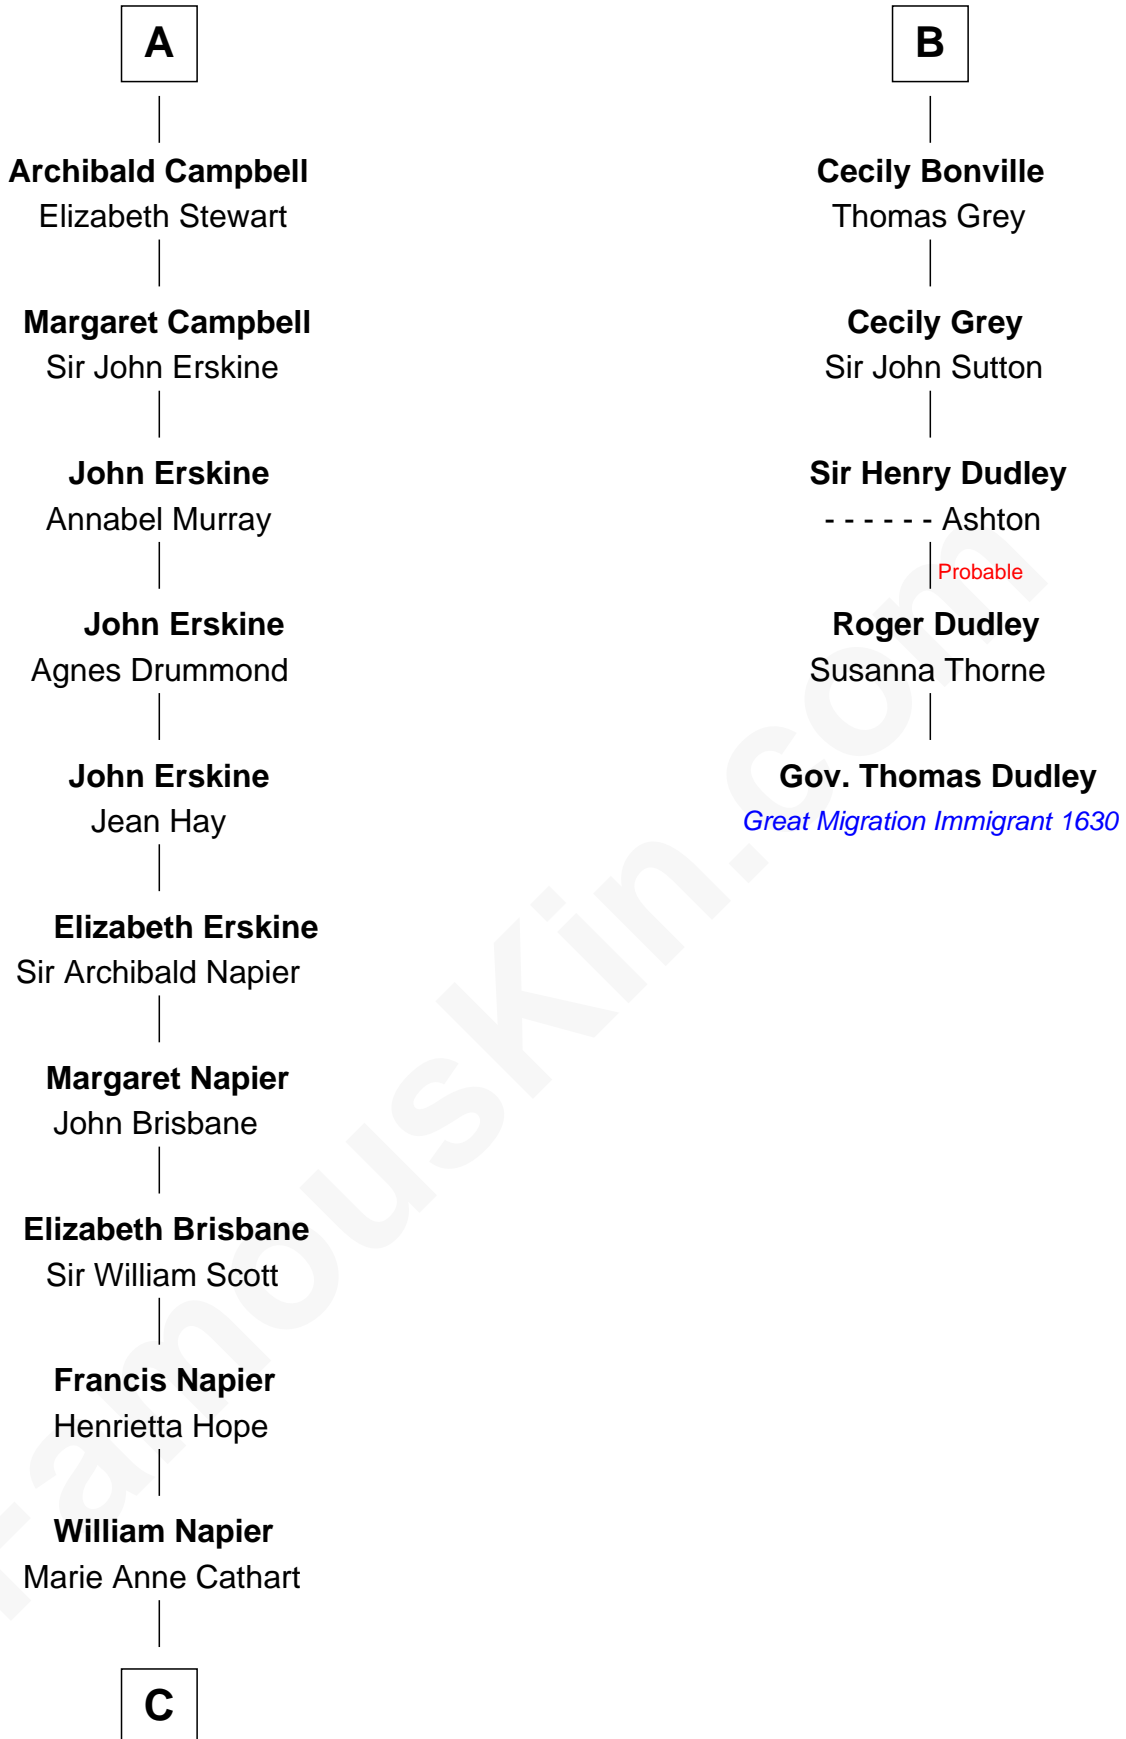

FamousKin.com Relationship Chart of

Alan Napier

TV and Movie Actor

11th cousin 10 times removed of

Gov. Thomas Dudley

(1576 - 1653) Great Migration Immigrant 1630

C

Francis Napier
Maria Margaret Clavering

Charles Napier
Alice Emma Barnston

Rev. John Warren Napier
Anna Maria Margaret Helen Hunter

Claude Gerald Napier-Clavering
Mary Millicent Kenrick

Alan Napier
TV and Movie Actor

FamousKin.com