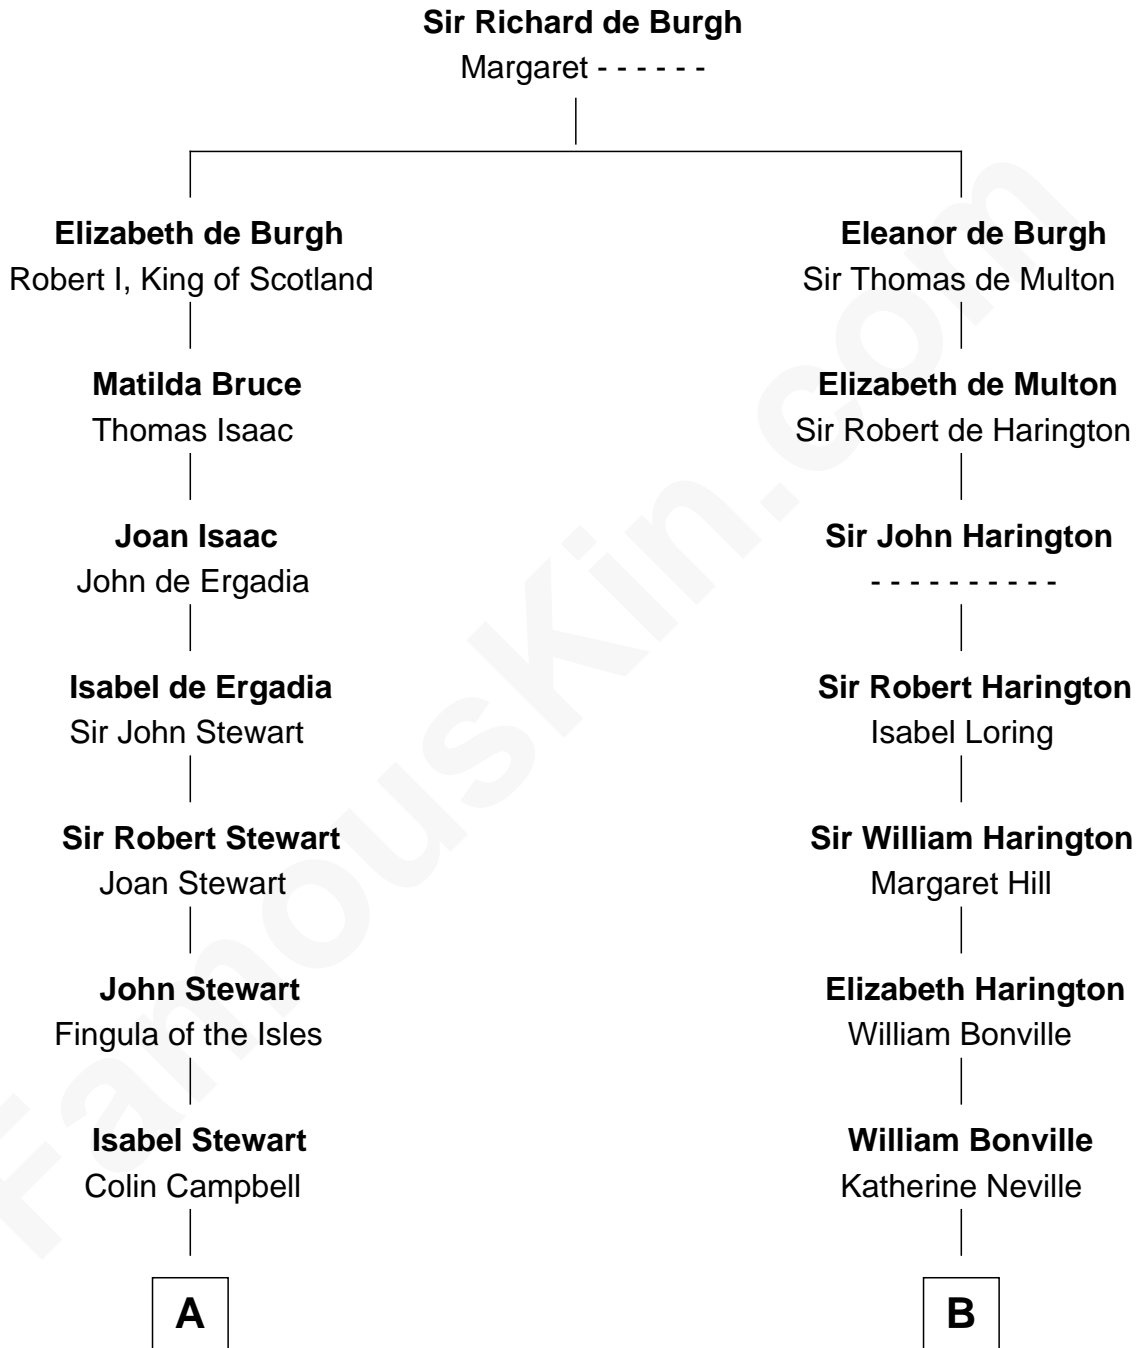

FamousKin.com Relationship Chart of

Alan Napier

TV and Movie Actor

11th cousin 10 times removed of

Gov. Thomas Dudley

(1576 - 1653) Great Migration Immigrant 1630

C

Francis Napier
Maria Margaret Clavering

Charles Napier
Alice Emma Barnston

Rev. John Warren Napier
Anna Maria Margaret Helen Hunter

Claude Gerald Napier-Clavering
Mary Millicent Kenrick

Alan Napier
TV and Movie Actor

FamousKin.com