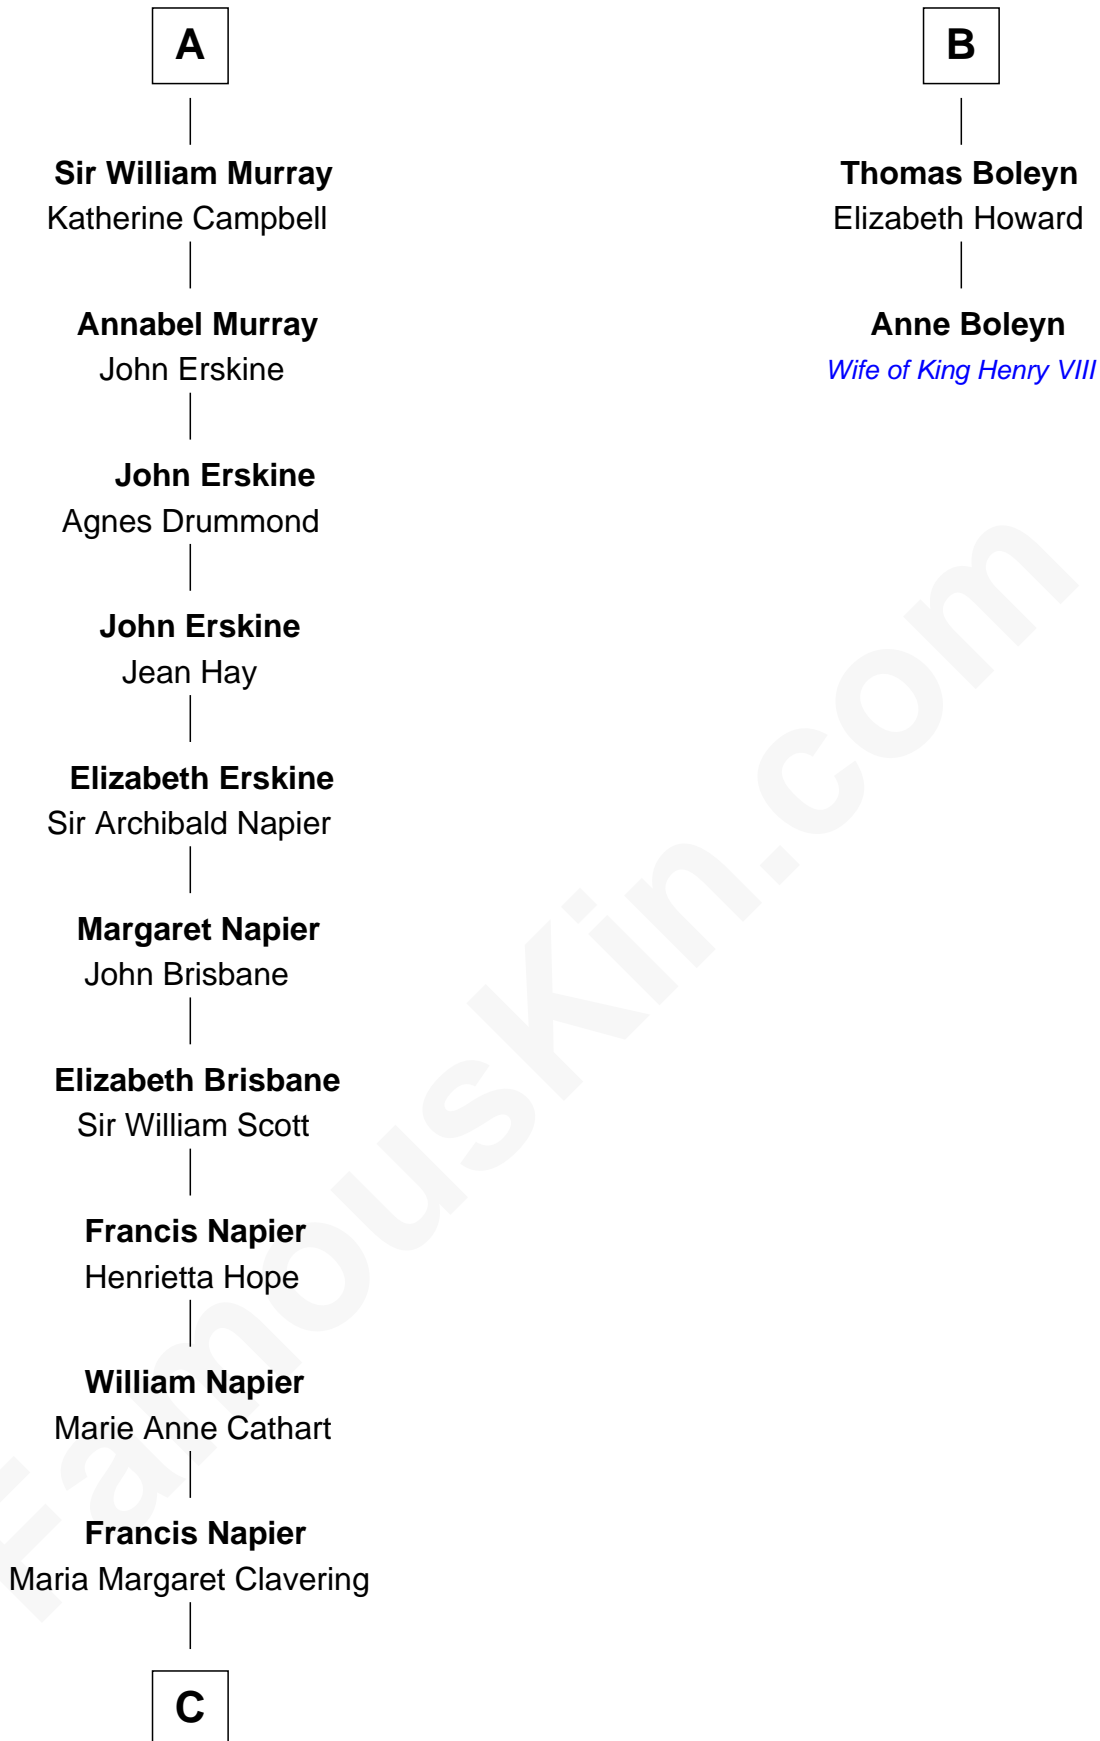

FamousKin.com Relationship Chart of

Alan Napier

TV and Movie Actor

8th cousin 12 times removed of

Anne Boleyn

2nd Wife of King Henry VIII

C

Charles Napier

Alice Emma Barnston

Rev. John Warren Napier

Anna Maria Margaret Helen Hunter

Claude Gerald Napier-Clavering

Mary Millicent Kenrick

Alan Napier

TV and Movie Actor

FamousKin.com