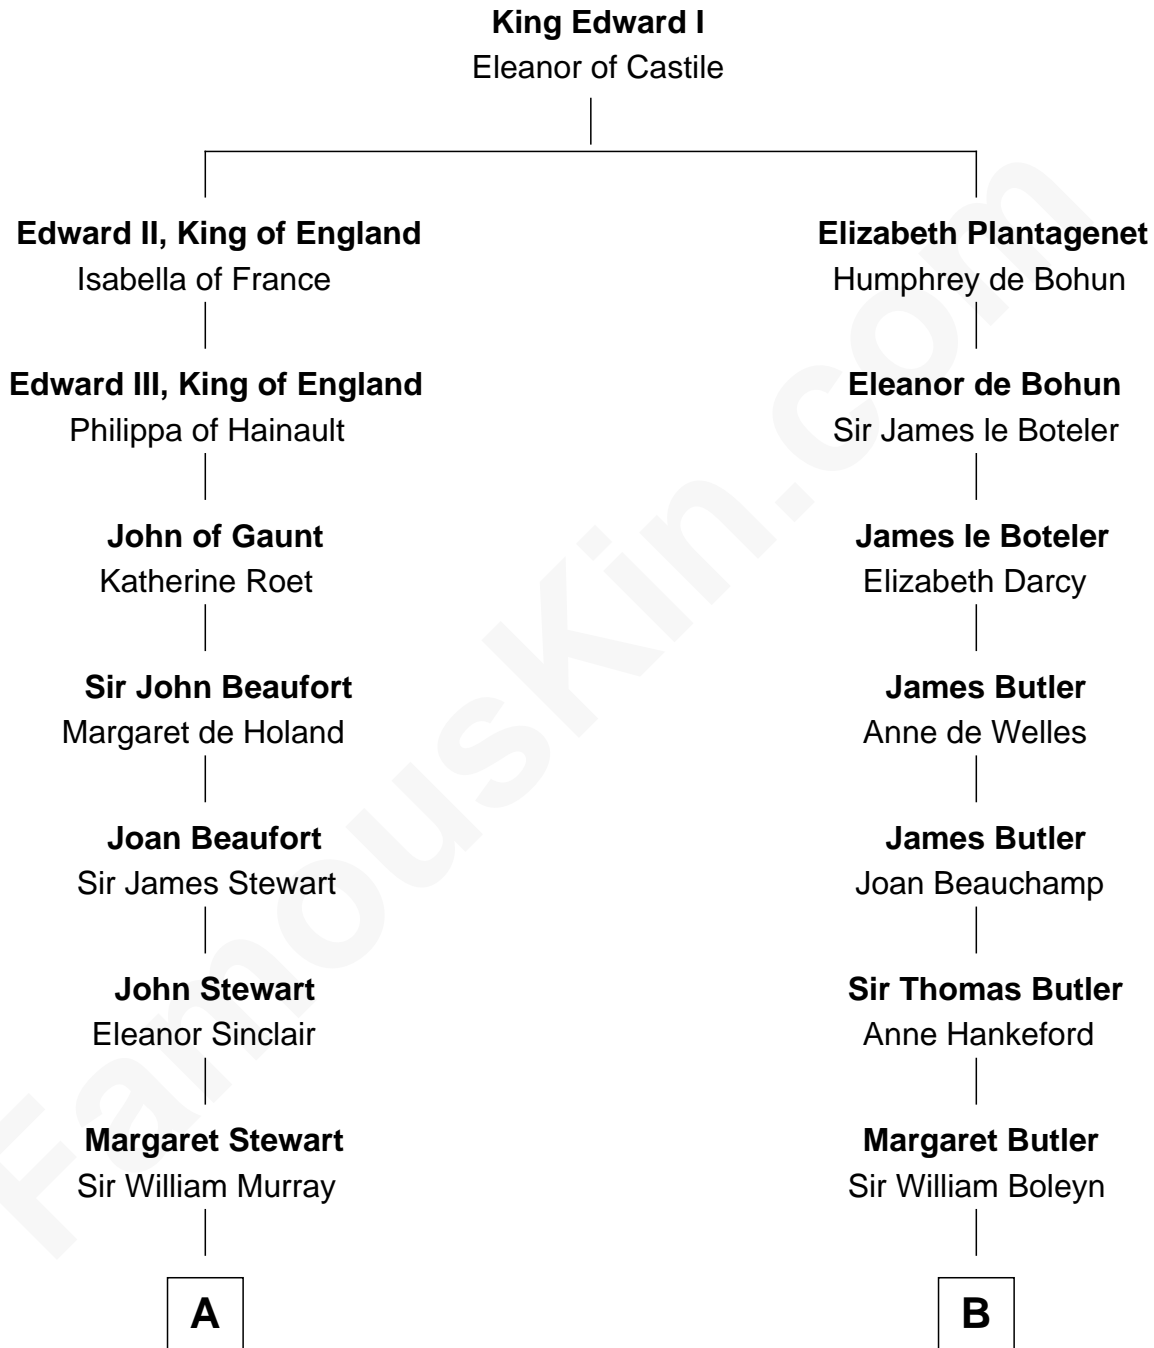

FamousKin.com Relationship Chart of

Alan Napier

TV and Movie Actor

8th cousin 12 times removed of

Anne Boleyn

2nd Wife of King Henry VIII

C

Charles Napier

Alice Emma Barnston

Rev. John Warren Napier

Anna Maria Margaret Helen Hunter

Claude Gerald Napier-Clavering

Mary Millicent Kenrick

Alan Napier

TV and Movie Actor

FamousKin.com