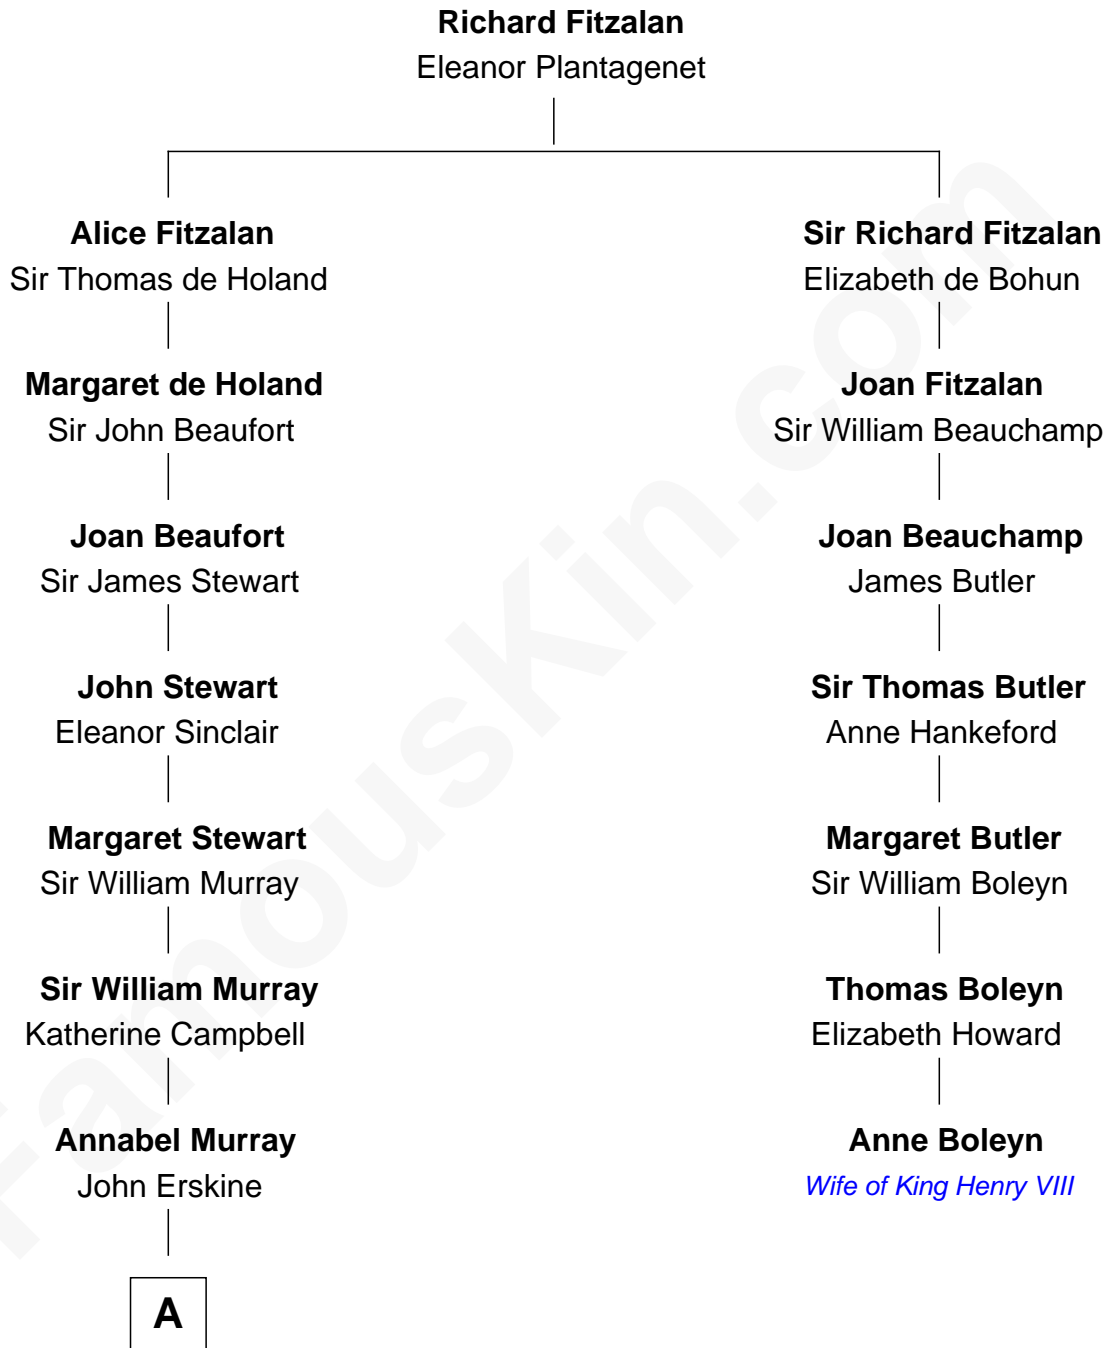

FamousKin.com Relationship Chart of

Alan Napier

TV and Movie Actor

6th cousin 12 times removed of

Anne Boleyn

2nd Wife of King Henry VIII

A

John Erskine
Agnes Drummond

John Erskine
Jean Hay

Elizabeth Erskine
Sir Archibald Napier

Margaret Napier
John Brisbane

Elizabeth Brisbane
Sir William Scott

Francis Napier
Henrietta Hope

William Napier
Marie Anne Cathart

Francis Napier
Maria Margaret Clavering