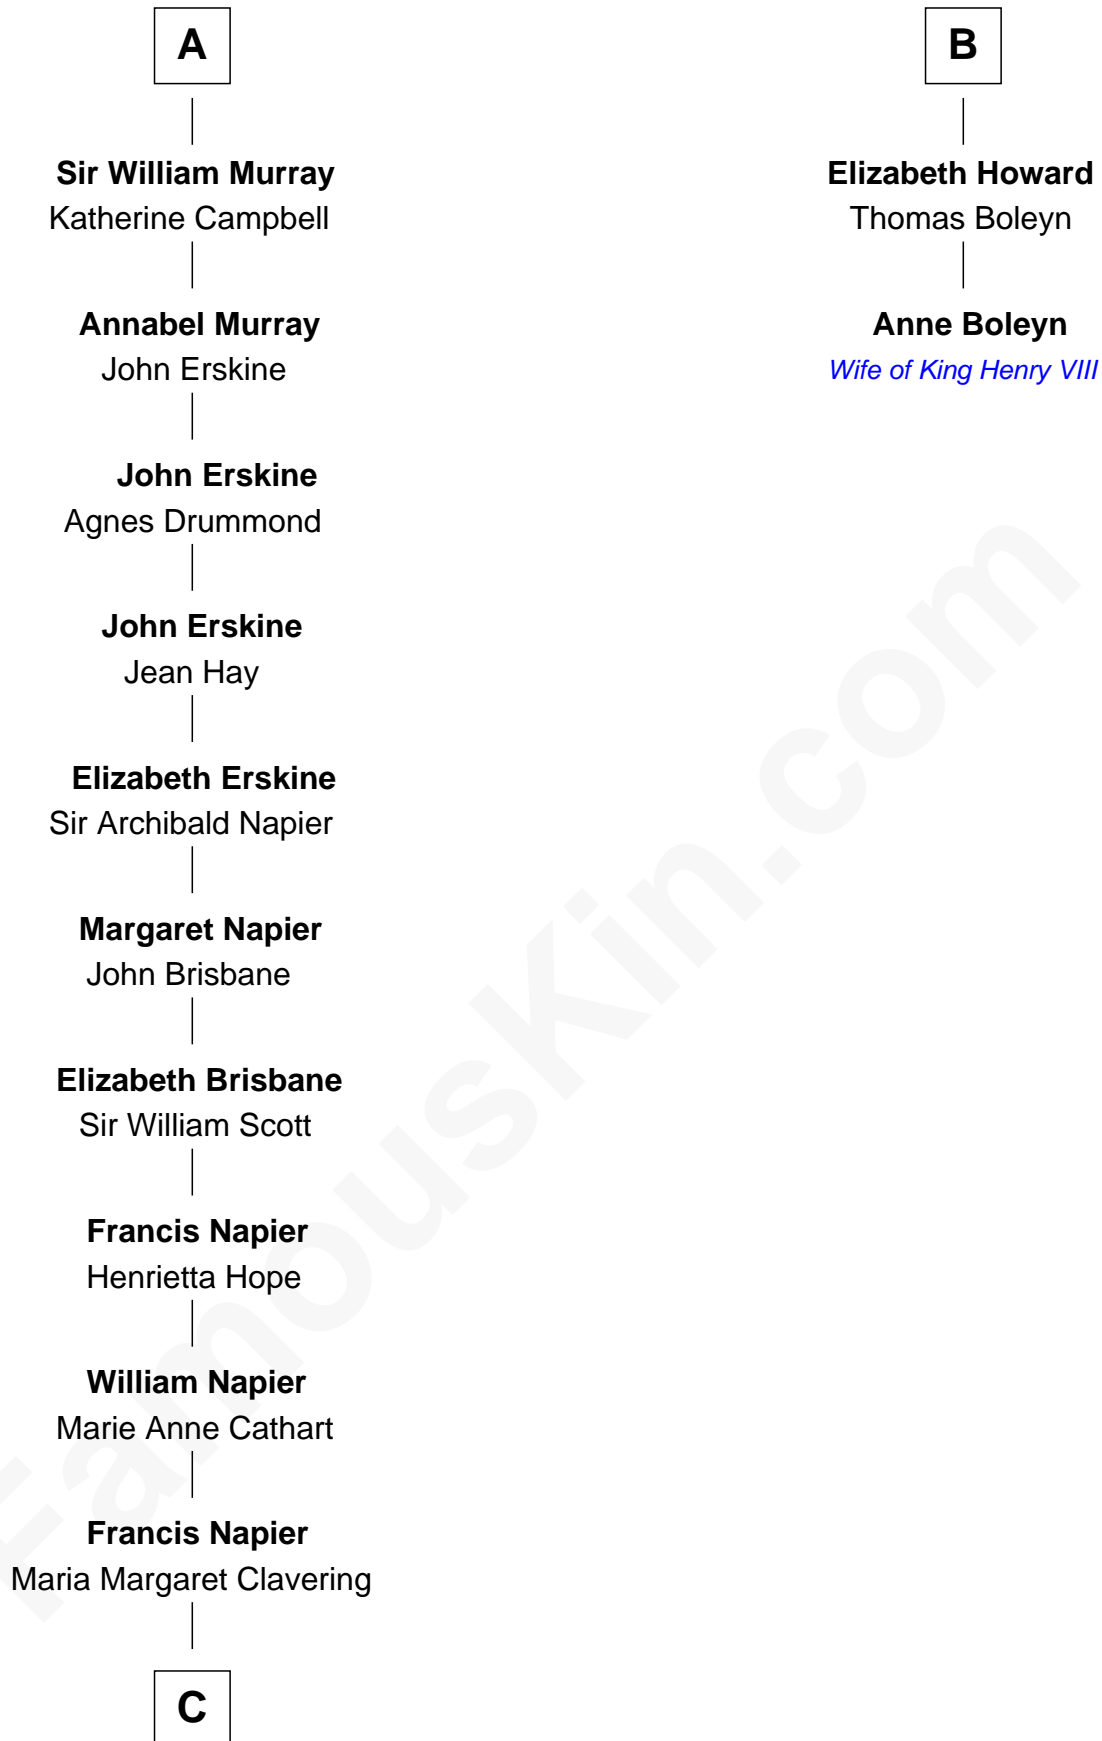

FamousKin.com Relationship Chart of

Alan Napier

TV and Movie Actor

8th cousin 12 times removed of

Anne Boleyn

2nd Wife of King Henry VIII

C

Charles Napier

Alice Emma Barnston

Rev. John Warren Napier

Anna Maria Margaret Helen Hunter

Claude Gerald Napier-Clavering

Mary Millicent Kenrick

Alan Napier

TV and Movie Actor

FamousKin.com