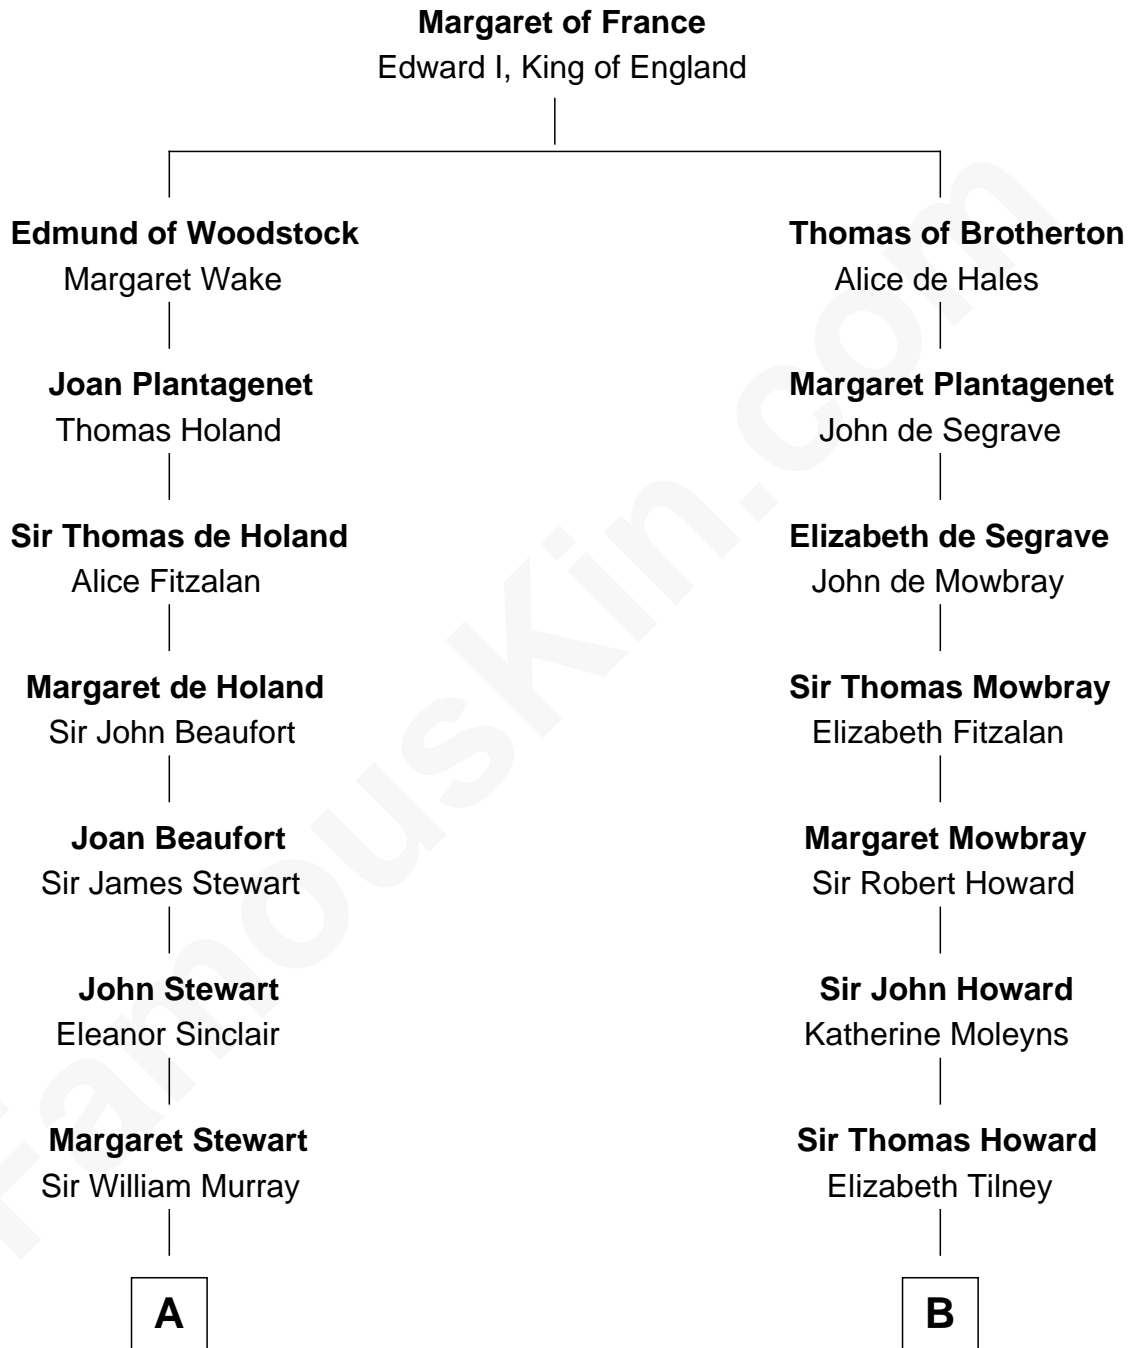

FamousKin.com Relationship Chart of

Alan Napier

TV and Movie Actor

8th cousin 12 times removed of

Anne Boleyn

2nd Wife of King Henry VIII

C

Charles Napier

Alice Emma Barnston

Rev. John Warren Napier

Anna Maria Margaret Helen Hunter

Claude Gerald Napier-Clavering

Mary Millicent Kenrick

Alan Napier

TV and Movie Actor

FamousKin.com