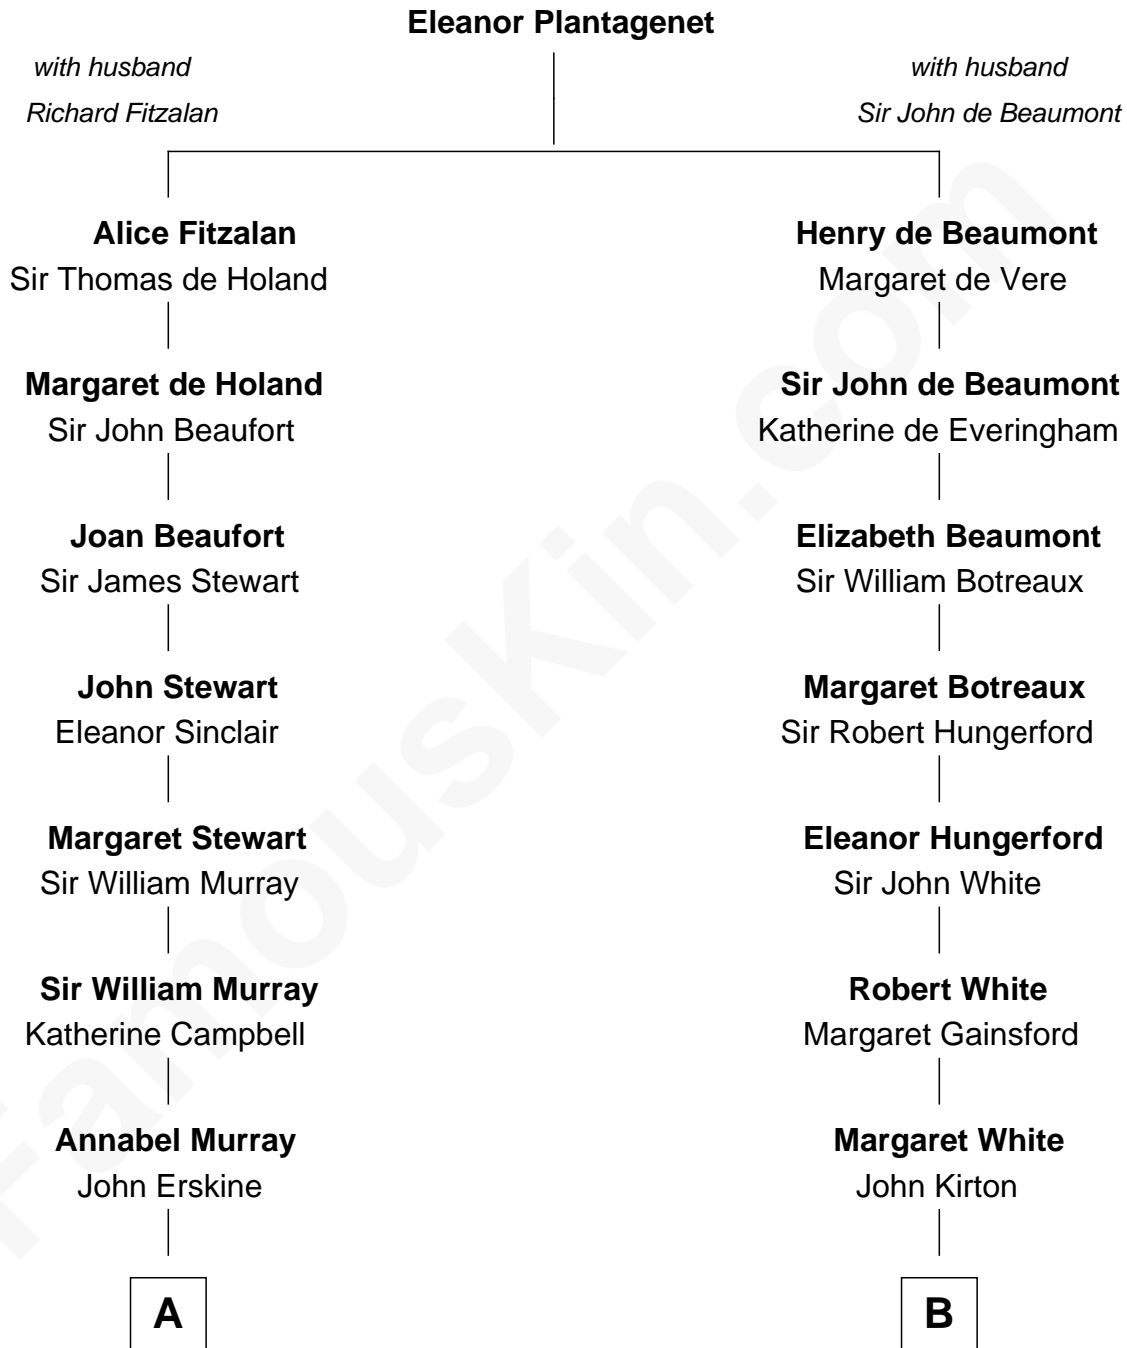

FamousKin.com Relationship Chart of

Alan Napier

TV and Movie Actor

18th cousin 3 times removed of

Thomas J. Watson, Jr.

President and CEO of I.B.M.

C

Claude Gerald Napier-Clavering

Mary Millicent Kenrick

Alan Napier

TV and Movie Actor

D

Mary Hamilton

Dr. Oliver Kittredge

Oliver Kittredge

Julia Ann Estabrook