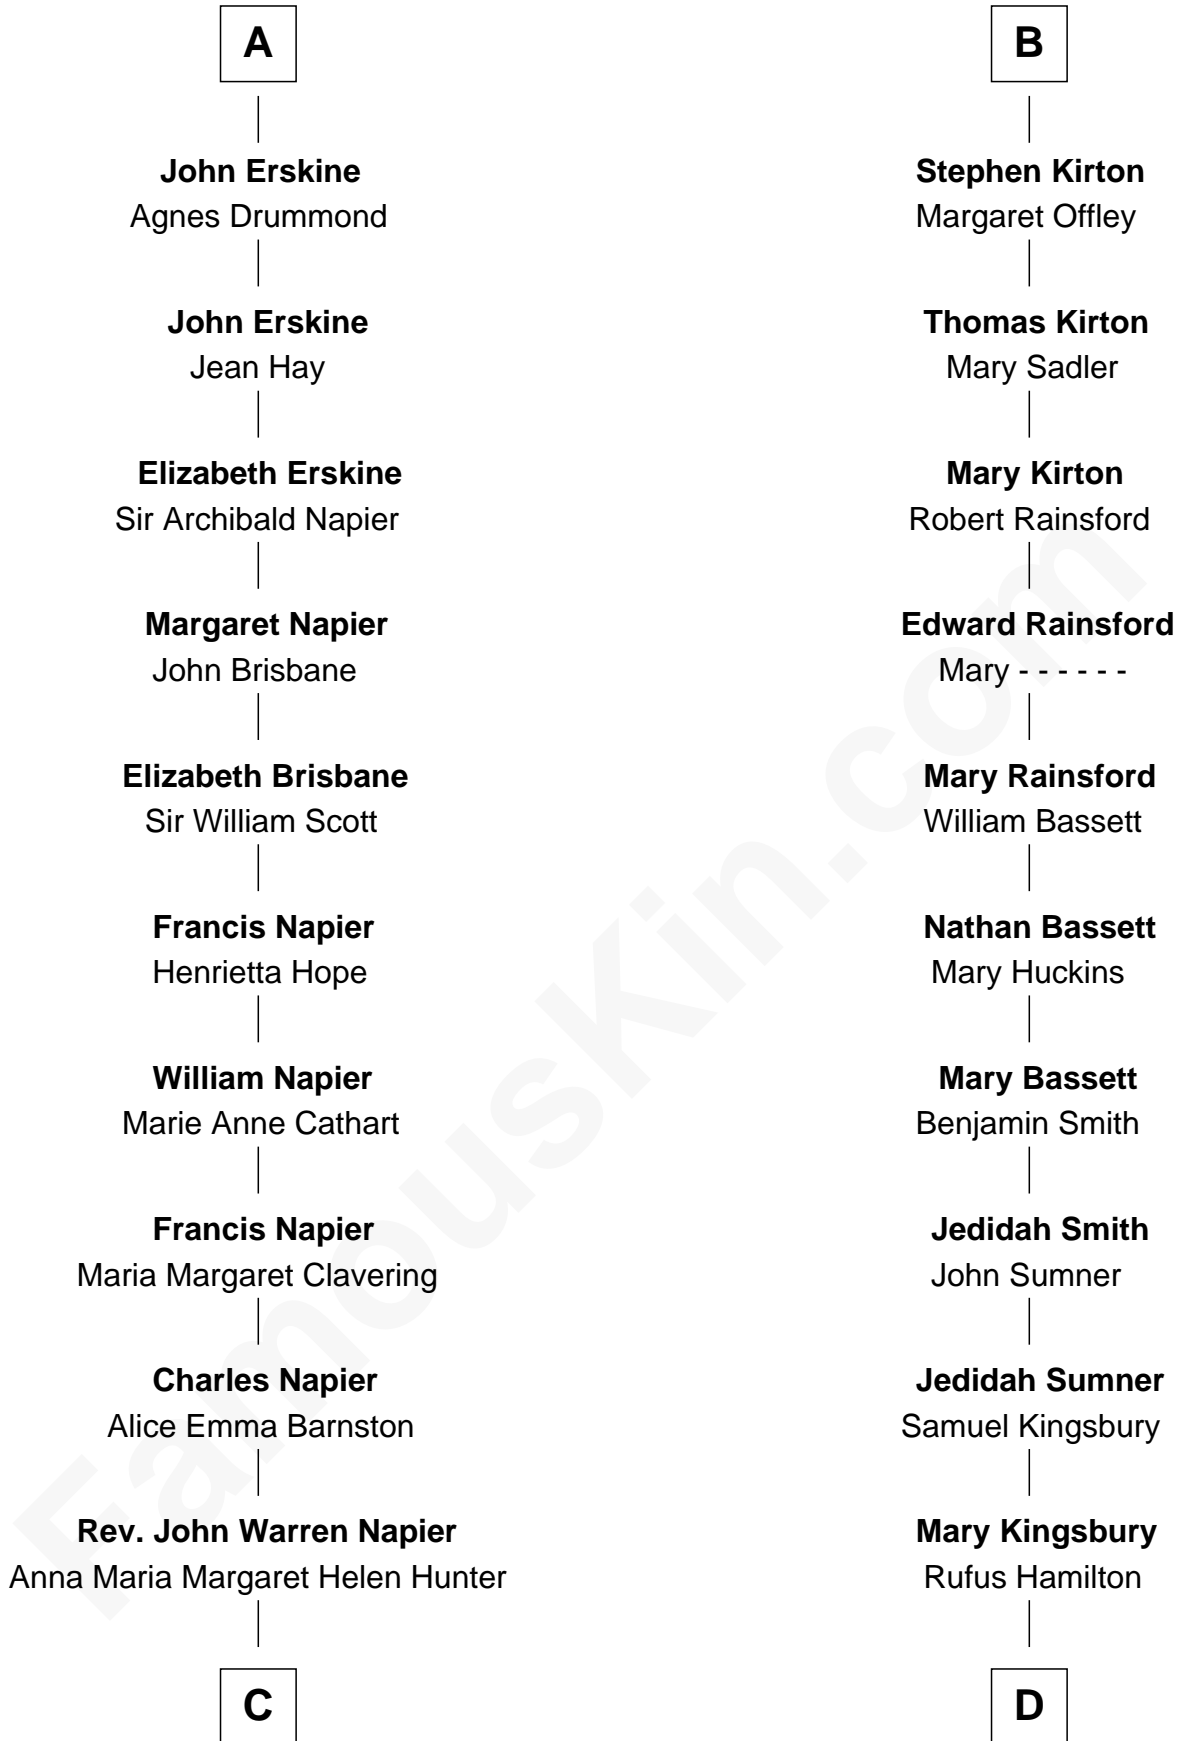

FamousKin.com Relationship Chart of

Alan Napier

TV and Movie Actor

18th cousin 3 times removed of

Thomas J. Watson, Jr.

President and CEO of I.B.M.

C

Claude Gerald Napier-Clavering

Mary Millicent Kenrick

Alan Napier

TV and Movie Actor

D

Mary Hamilton

Dr. Oliver Kittredge

Oliver Kittredge

Julia Ann Estabrook