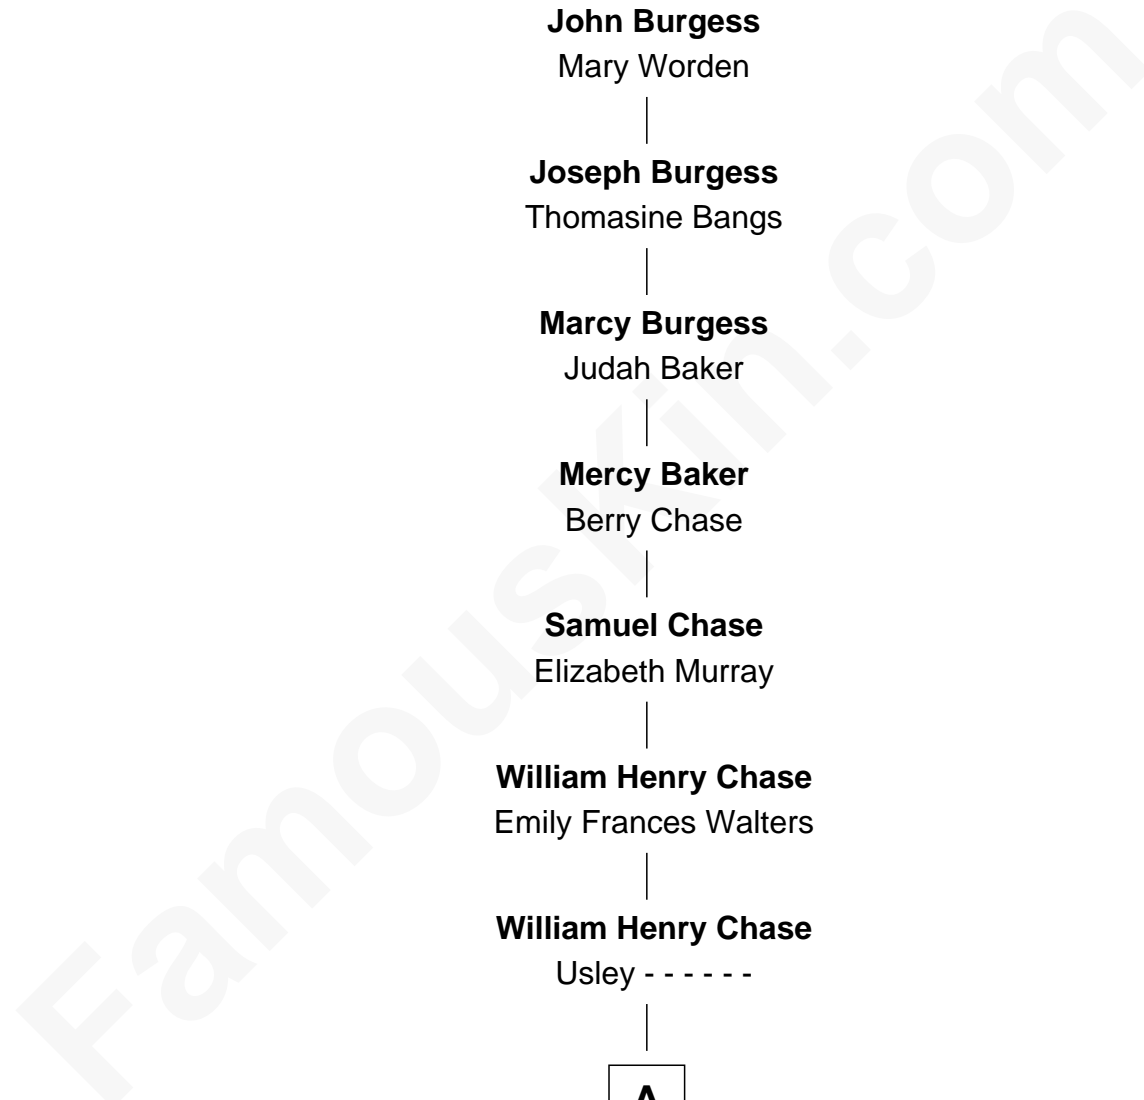

FamousKin.com
Relationship Chart of
Thomas Burgess

(c1603 - 1684/5) Great Migration Immigrant 1637

10th Great-grandfather of

Pete Buttigieg

19th U.S. Secretary of Transportation

Thomas Burgess

Dorothy - - - - -

Samuel Chase

Elizabeth Murray

William Henry Chase

Emily Frances Walters

William Henry Chase

Usley - - - - -

A

A

—
Lena Chase

William Henry Neal

—
William Caswell Neal

Maye Louise Rasar

—
Zoe Anne Neal

Dr. John Willard Montgomery

—
Jennifer Anne Montgomery

Joseph Anthony Buttigieg