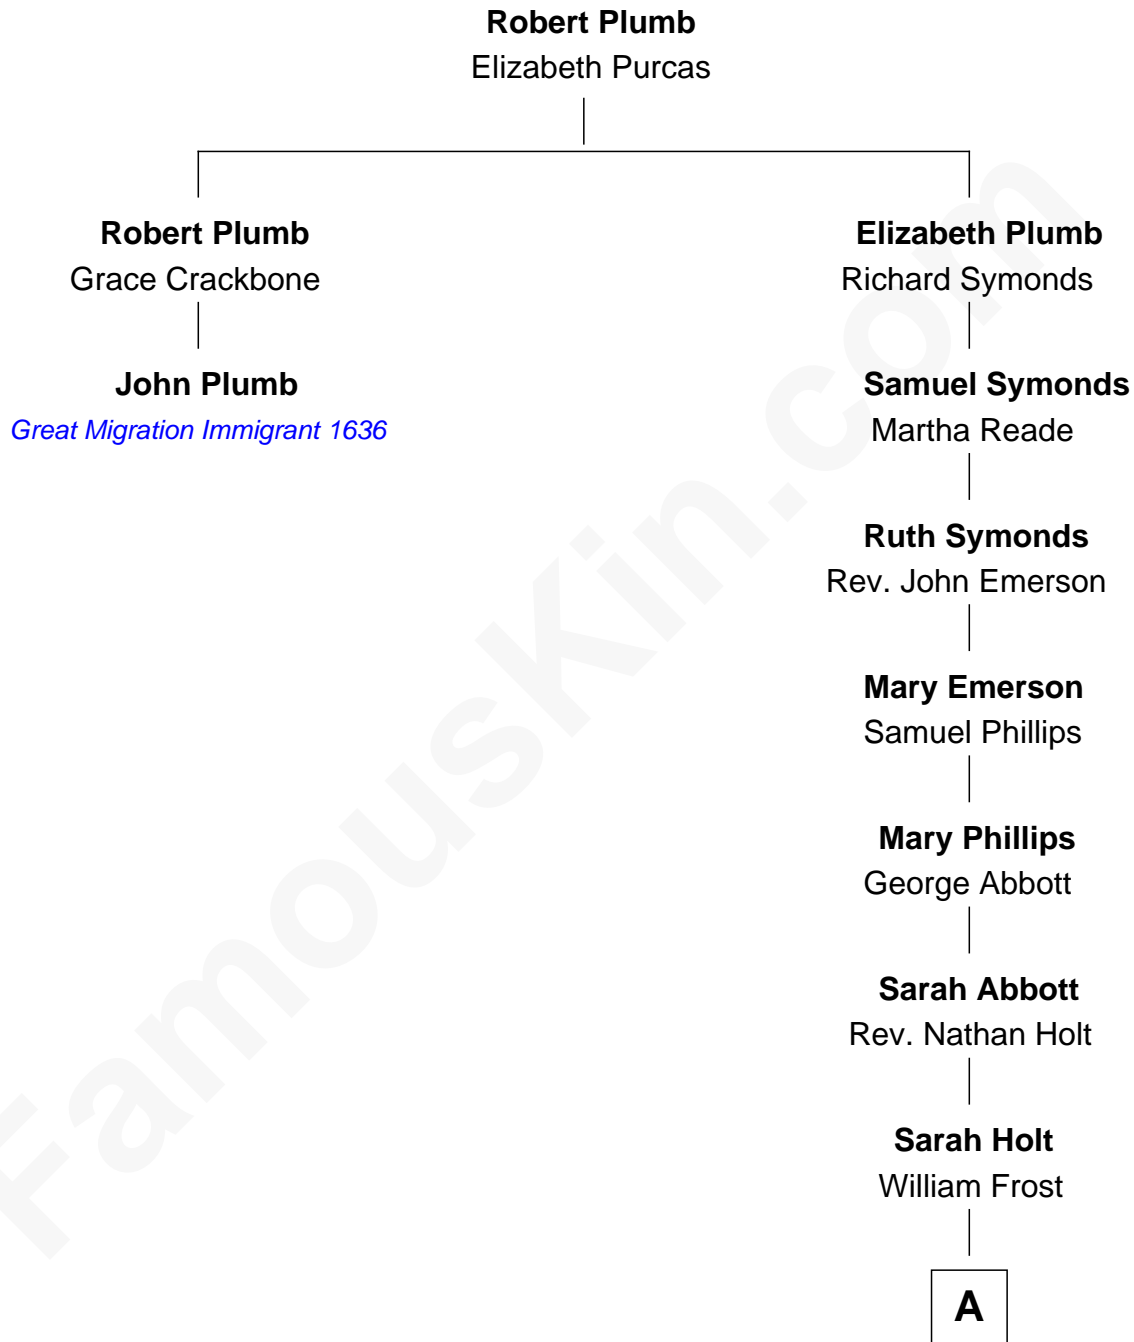

# FamousKin.com Relationship Chart of

**John Plumb**

(c1594 - c1648) *Great Migration Immigrant 1636*

1st cousin 9 times removed of

**Robert Frost**

*Poet and Playwright*

**A**

|  
**Samuel Abbott Frost**

Mary Blunt  
|

**William Prescott Frost**

Judith Colcord  
|

**William Prescott Frost**

Isabella Moodie  
|

**Robert Frost**

*Poet and Playwright*

FamousKin.com