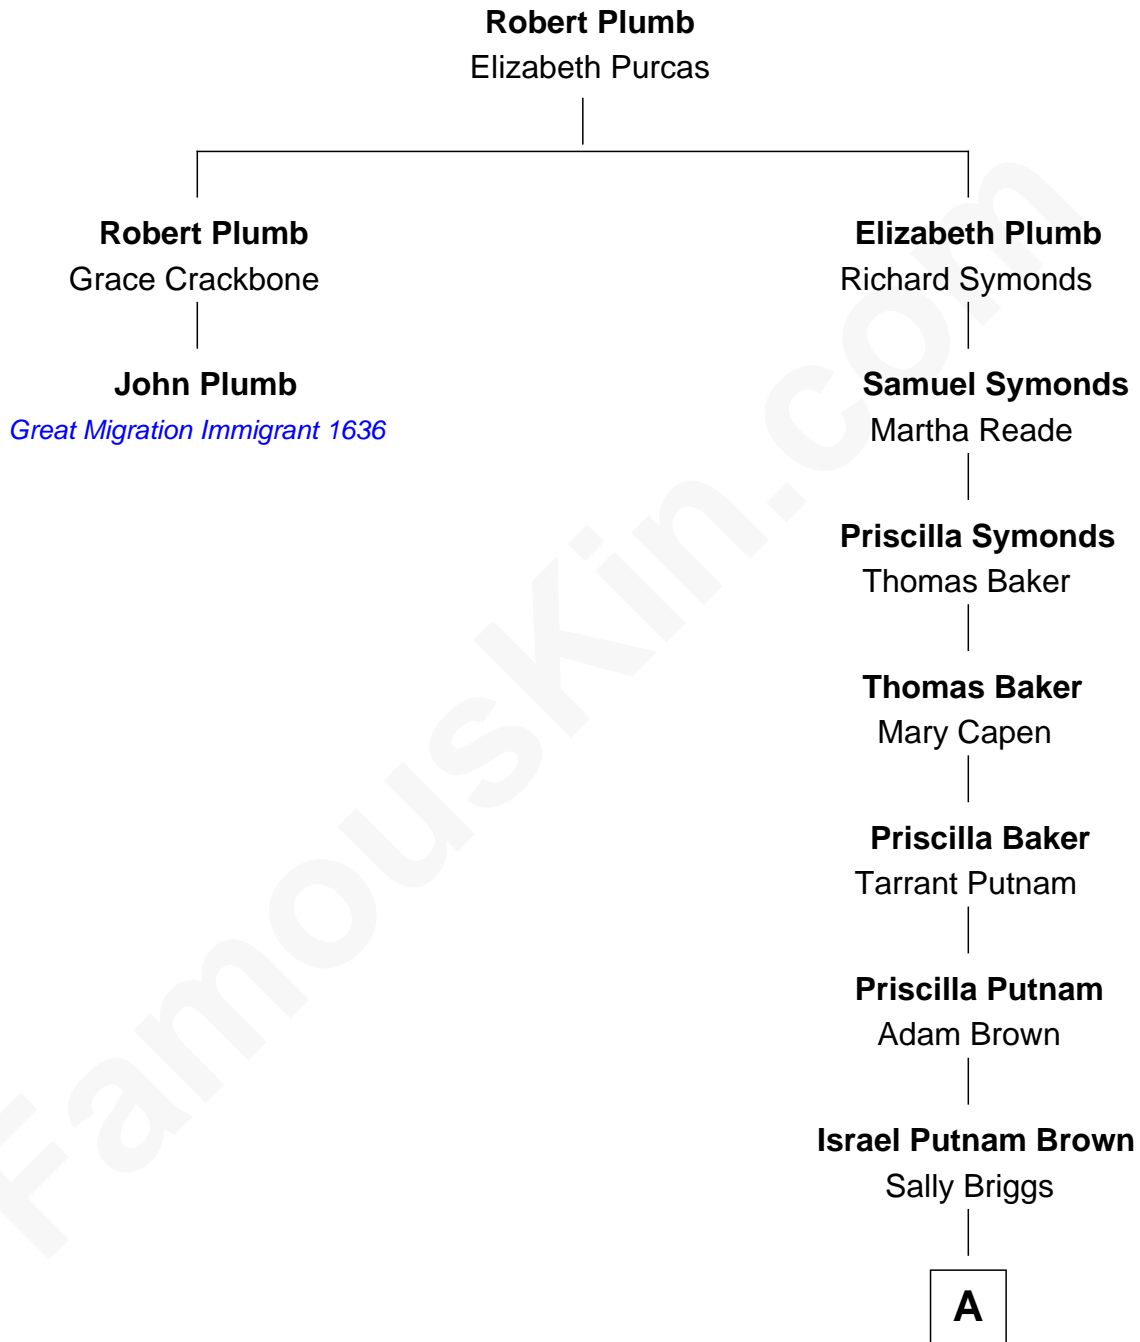

# FamousKin.com

## Relationship Chart of

### John Plumb

(c1594 - c1648) Great Migration Immigrant 1636

1st cousin 9 times removed of

**Calvin Coolidge**  
30th U.S. President

**A**

|  
**Sally Briggs Brown**

Israel Chase Brewer

|  
**Sarah Almeda Brewer**