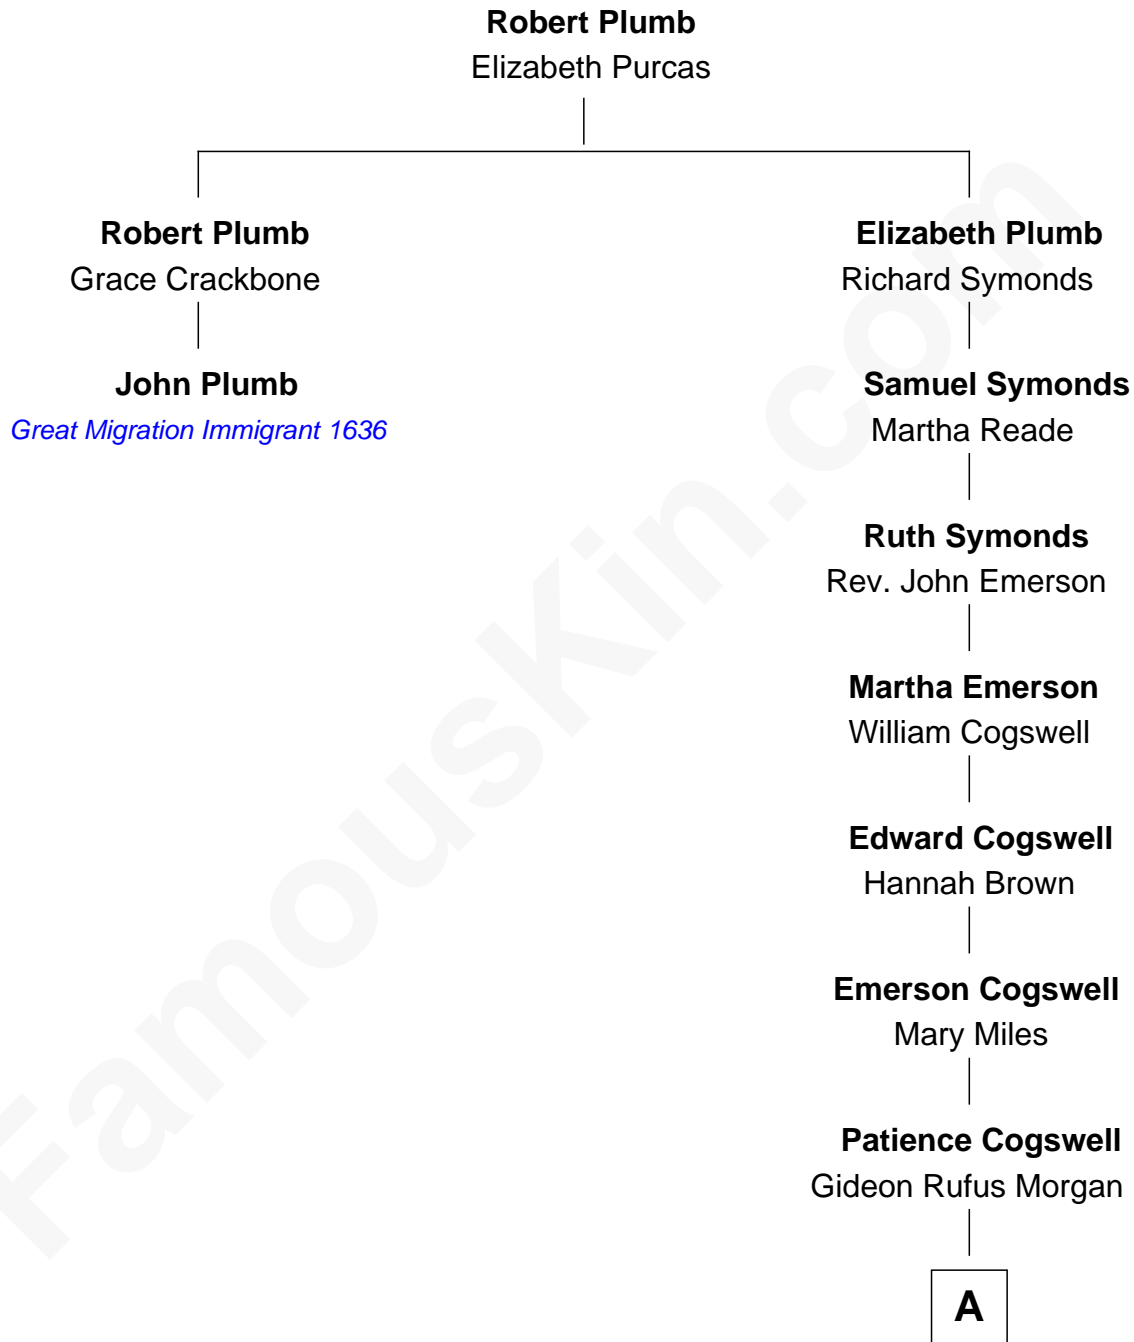

FamousKin.com

Relationship Chart of

John Plumb

(c1594 - c1648) Great Migration Immigrant 1636

1st cousin 10 times removed of

Tennessee Williams

Author of *A Streetcar Named Desire*

A

Rufus Morgan

Elizabeth Trigg

Rhoda Campbell Morgan

John Williams

Thomas Lanier Williams

Isabelle Coffin

Cornelius Coffin Williams

Edwina Dakin