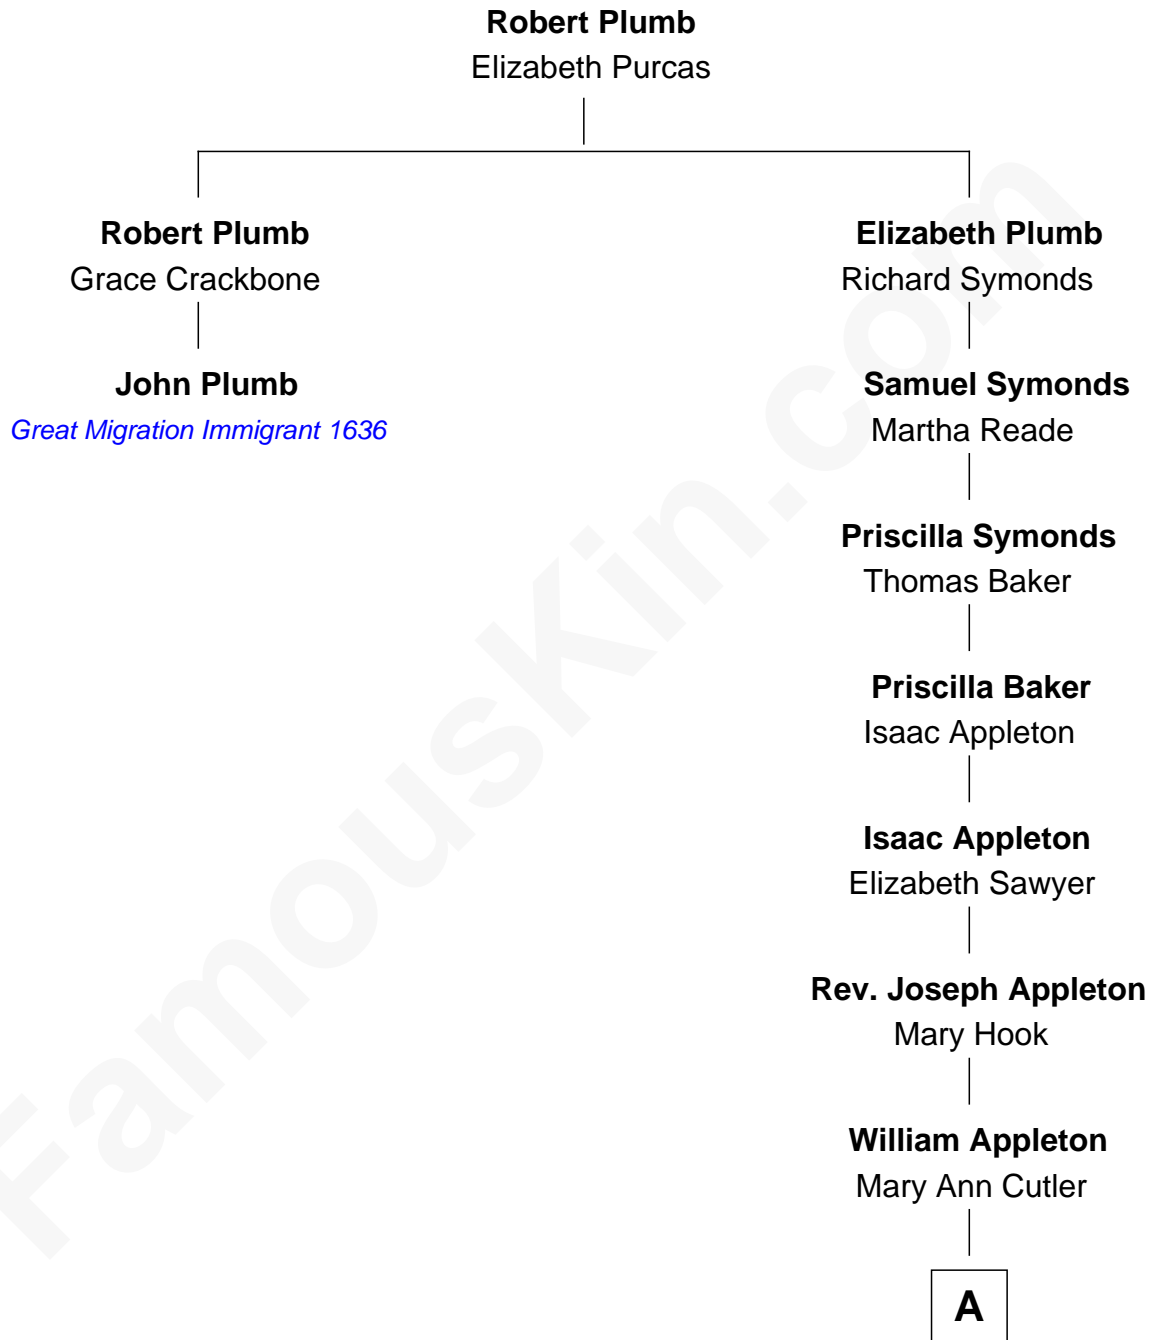

# FamousKin.com Relationship Chart of

**John Plumb**

*(c1594 - c1648) Great Migration Immigrant 1636*

1st cousin 9 times removed of

**Leverett Saltonstall**

*55th Governor of Massachusetts*

**A**

—  
**Sarah Elizabeth Appleton**

Amos Adams Lawrence

—  
**Sarah Lawrence**

Peter Chardon Brooks

—  
**Eleanor Brooks**

Richard Middlecott Saltonstall

—  
**Leverett Saltonstall**

*55th Governor of Massachusetts*

FamousKin.com