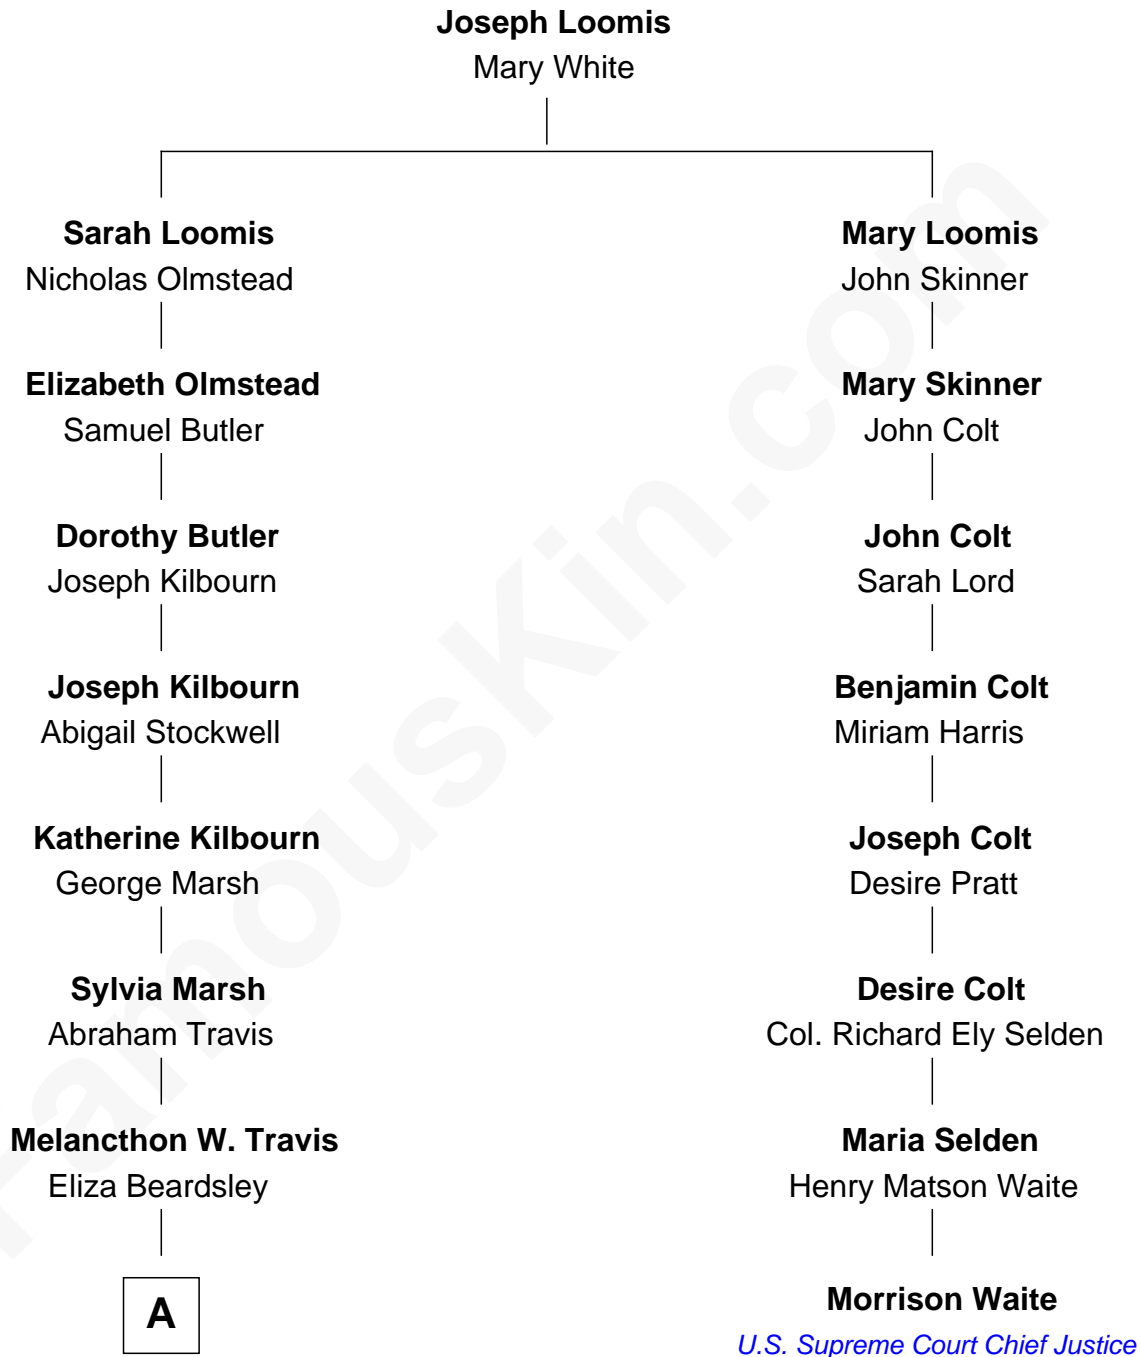

FamousKin.com Relationship Chart of

Phil Knight

Co-Founder, Nike Inc.

7th cousin 4 times removed of

Morrison Waite

7th Chief Justice of the U.S. Supreme Court

A

—
Washington A. Travis

Elizabeth Sahli

—
Ida E. Travis

Frank J. Bartholomew

—
Edith M. Bartholomew

Fred A. Knight

—
William Wesley Knight

Lota Cloy Hatfield

—
Phil Knight