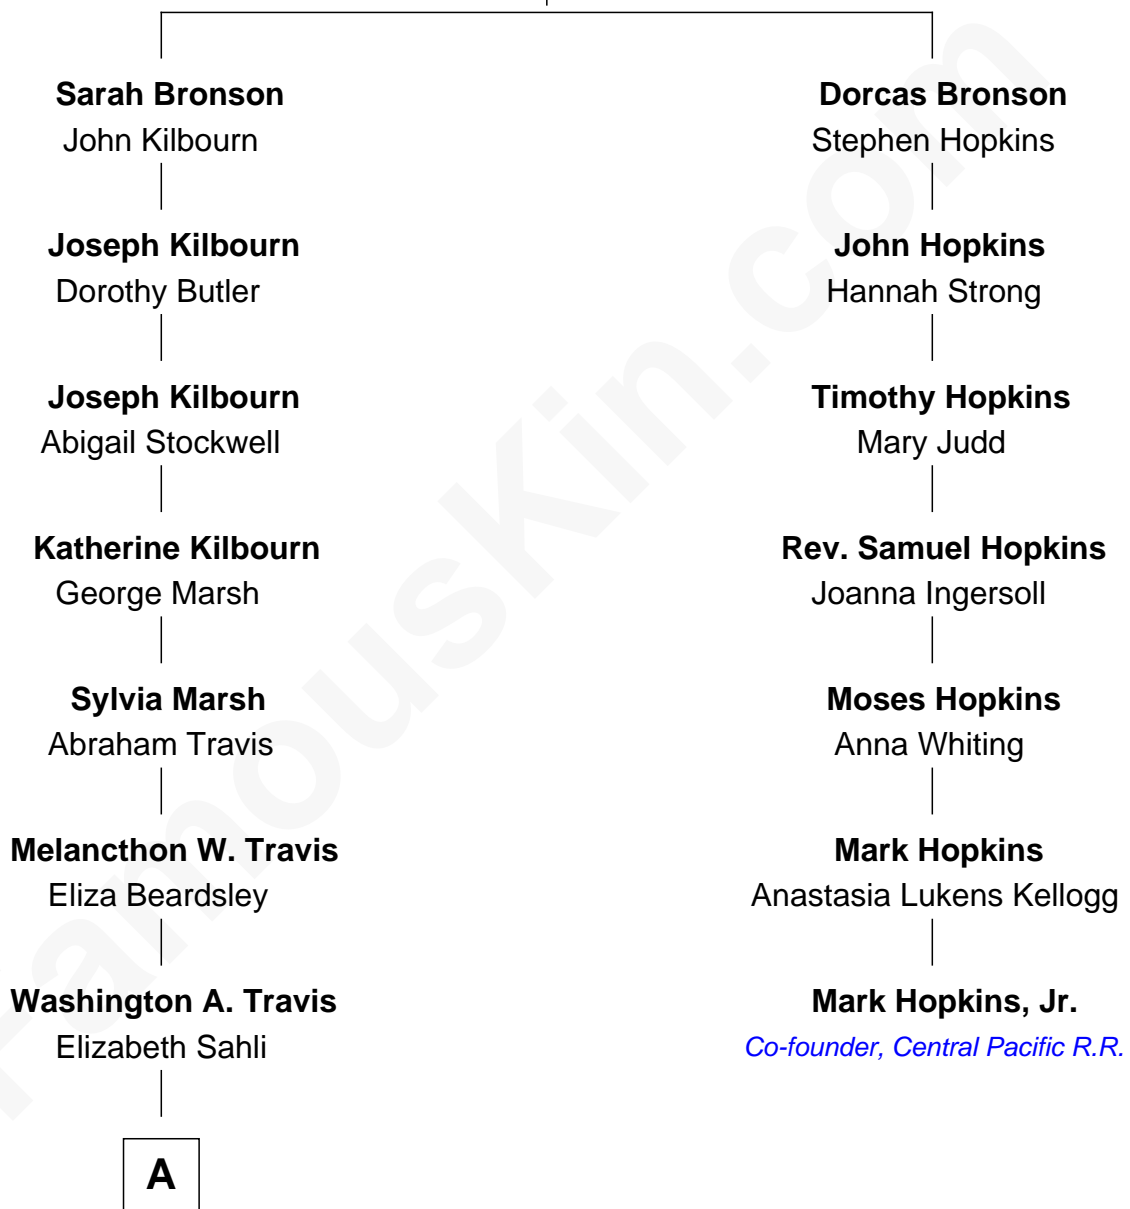

# FamousKin.com Relationship Chart of Phil Knight

*Co-Founder, Nike Inc.*

6th cousin 4 times removed of

**Mark Hopkins, Jr.**

*Co-founder, Central Pacific R.R.*

**John Bronson**  
Frances Hills

**A**

—  
**Ida E. Travis**