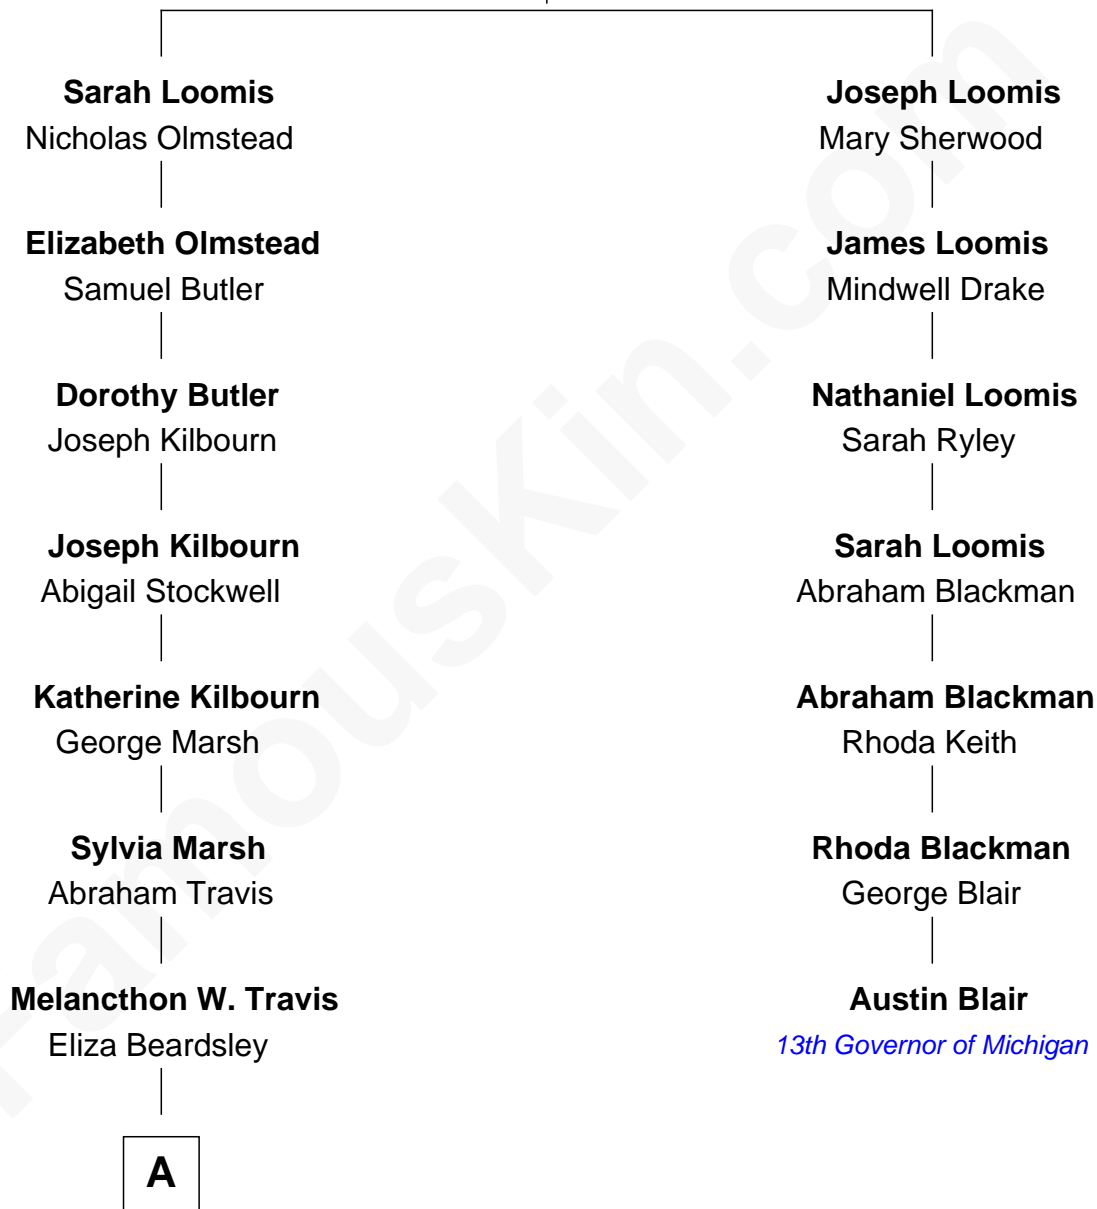

FamousKin.com Relationship Chart of

Phil Knight

Co-Founder, Nike Inc.

6th cousin 5 times removed of

Austin Blair

13th Governor of Michigan

Joseph Loomis

Mary White

A

—
Washington A. Travis

Elizabeth Sahli

—
Ida E. Travis

Frank J. Bartholomew

—
Edith M. Bartholomew

Fred A. Knight

—
William Wesley Knight