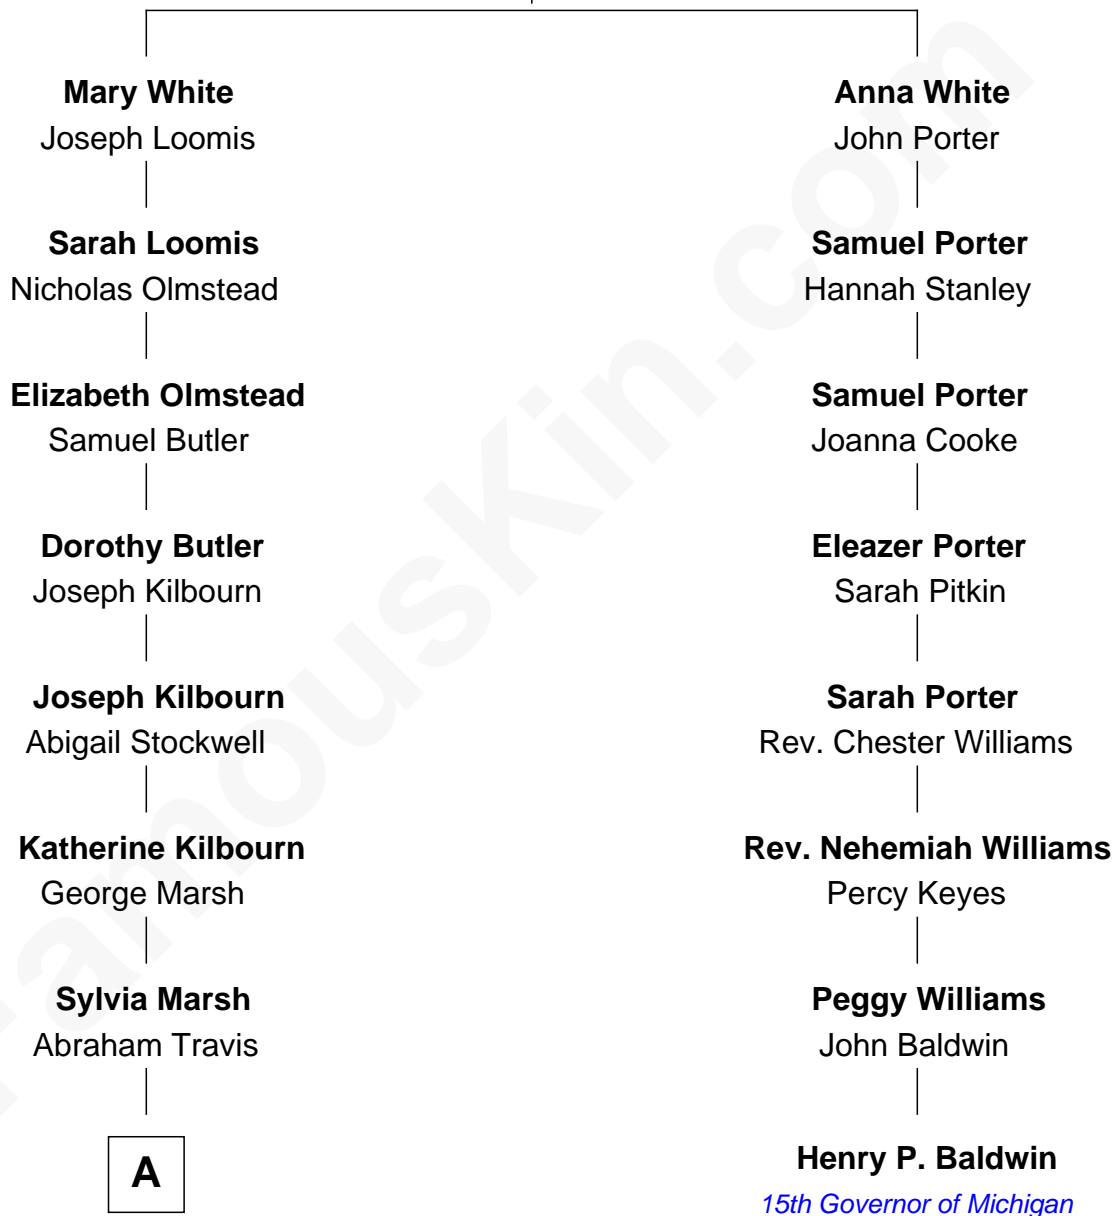

# FamousKin.com Relationship Chart of

**Phil Knight**

*Co-Founder, Nike Inc.*

7th cousin 5 times removed of

**Henry P. Baldwin**

*15th Governor of Michigan*

**Robert White**

Bridget Allgar

**A**

—  
**Melancthon W. Travis**

Eliza Beardsley

—  
**Washington A. Travis**

Elizabeth Sahli

—  
**Ida E. Travis**

Frank J. Bartholomew

—  
**Edith M. Bartholomew**