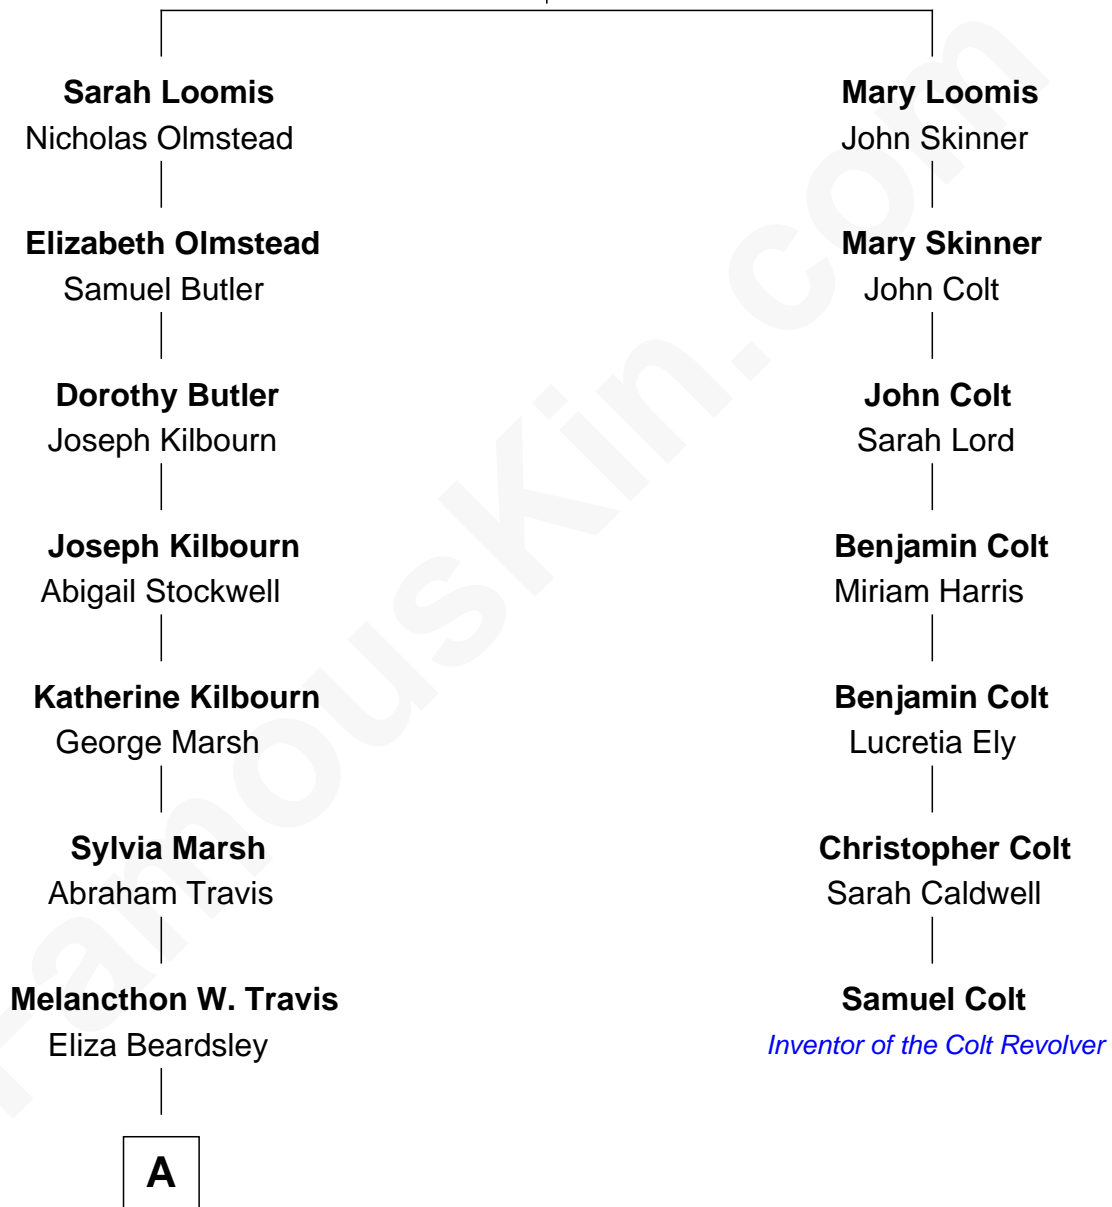

FamousKin.com Relationship Chart of

Phil Knight

Co-Founder, Nike Inc.

6th cousin 5 times removed of

Samuel Colt

Inventor of the Colt Revolver

Joseph Loomis

Mary White

A

—
Washington A. Travis

Elizabeth Sahli

—
Ida E. Travis

Frank J. Bartholomew

—
Edith M. Bartholomew

Fred A. Knight

—
William Wesley Knight