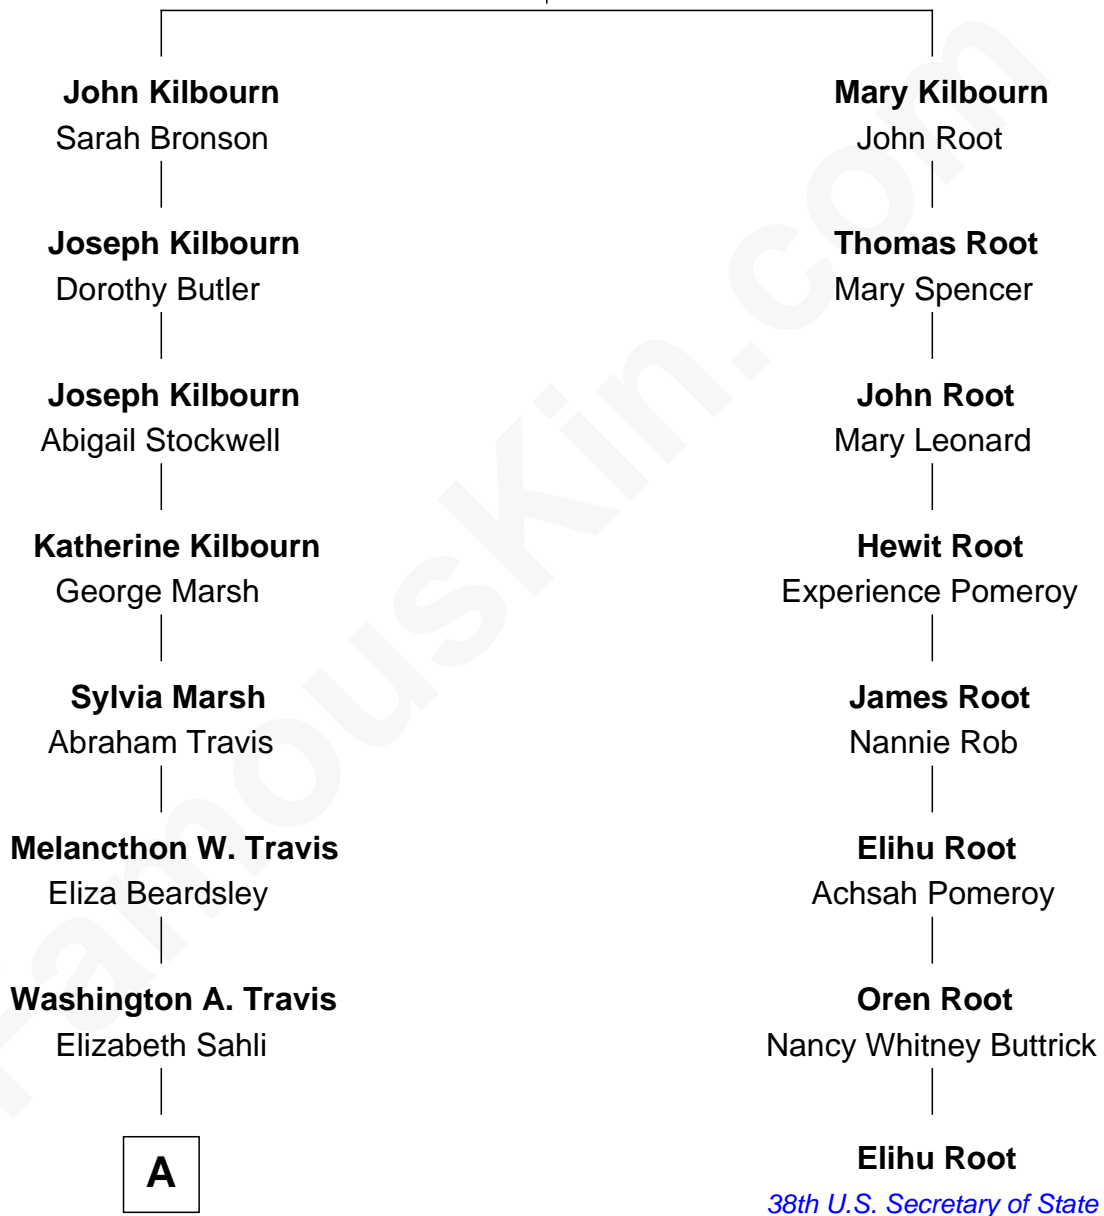

# FamousKin.com Relationship Chart of

**Phil Knight**

*Co-Founder, Nike Inc.*

7th cousin 3 times removed of

**Elihu Root**

*38th U.S. Secretary of State*

**Thomas Kilbourn**

Frances Moody

**A**

—  
**Ida E. Travis**

Frank J. Bartholomew

—  
**Edith M. Bartholomew**

Fred A. Knight

—  
**William Wesley Knight**

Lota Cloy Hatfield

—  
**Phil Knight**