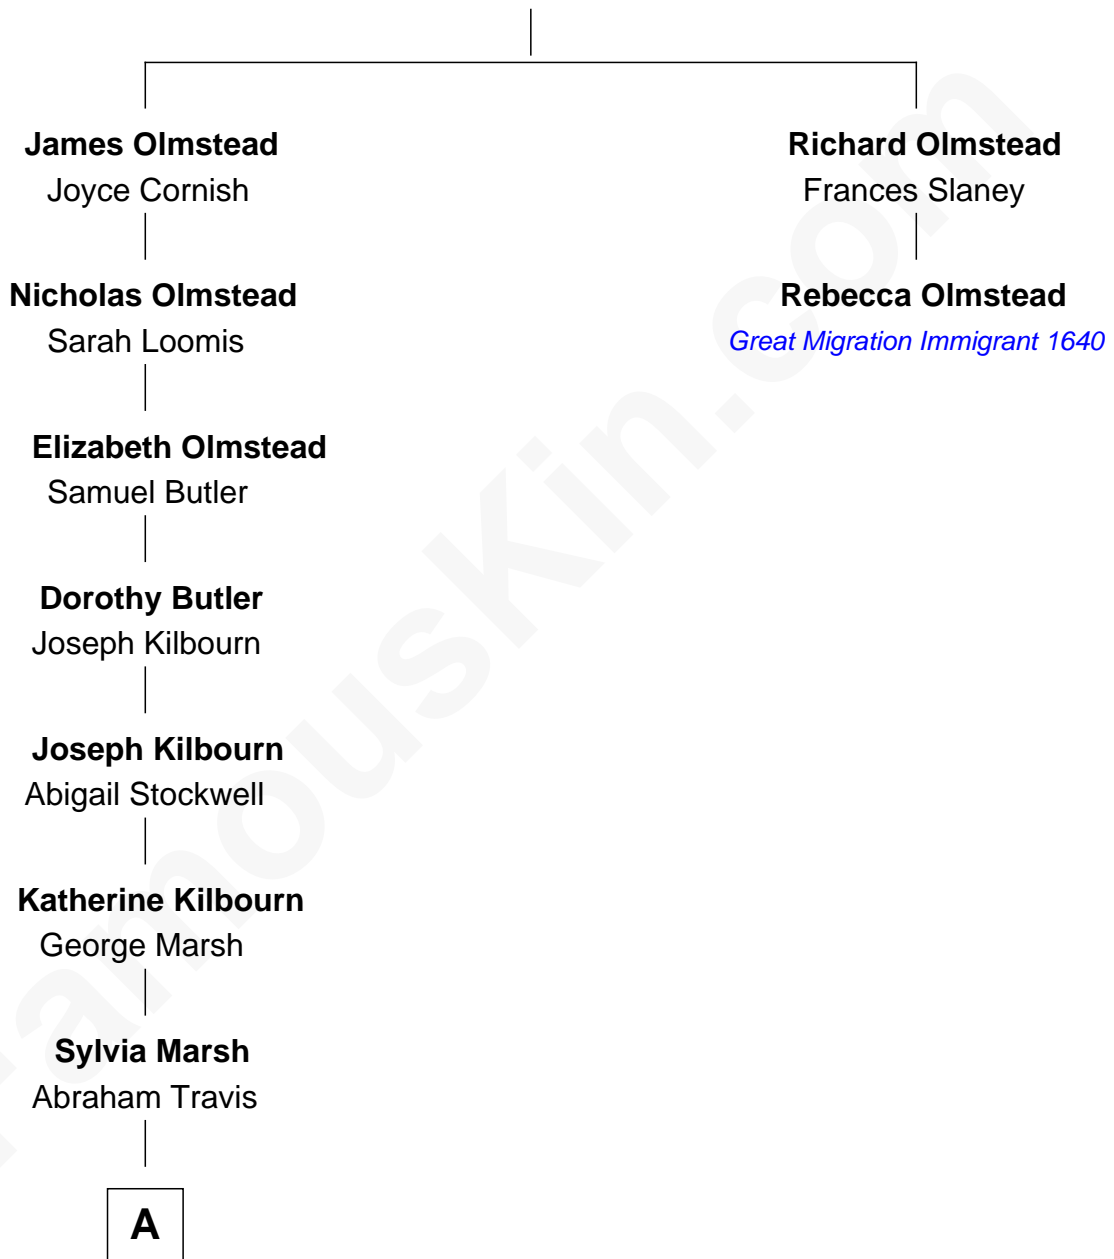

FamousKin.com Relationship Chart of

Phil Knight

Co-Founder, Nike Inc.

1st cousin 11 times removed of

Rebecca Olmstead

(c1620 - 1698) Great Migration Immigrant 1640

James Olmstead

Jane Bristow

A

—
Melancthon W. Travis

Eliza Beardsley

—
Washington A. Travis

Elizabeth Sahli

—
Ida E. Travis

Frank J. Bartholomew

—
Edith M. Bartholomew