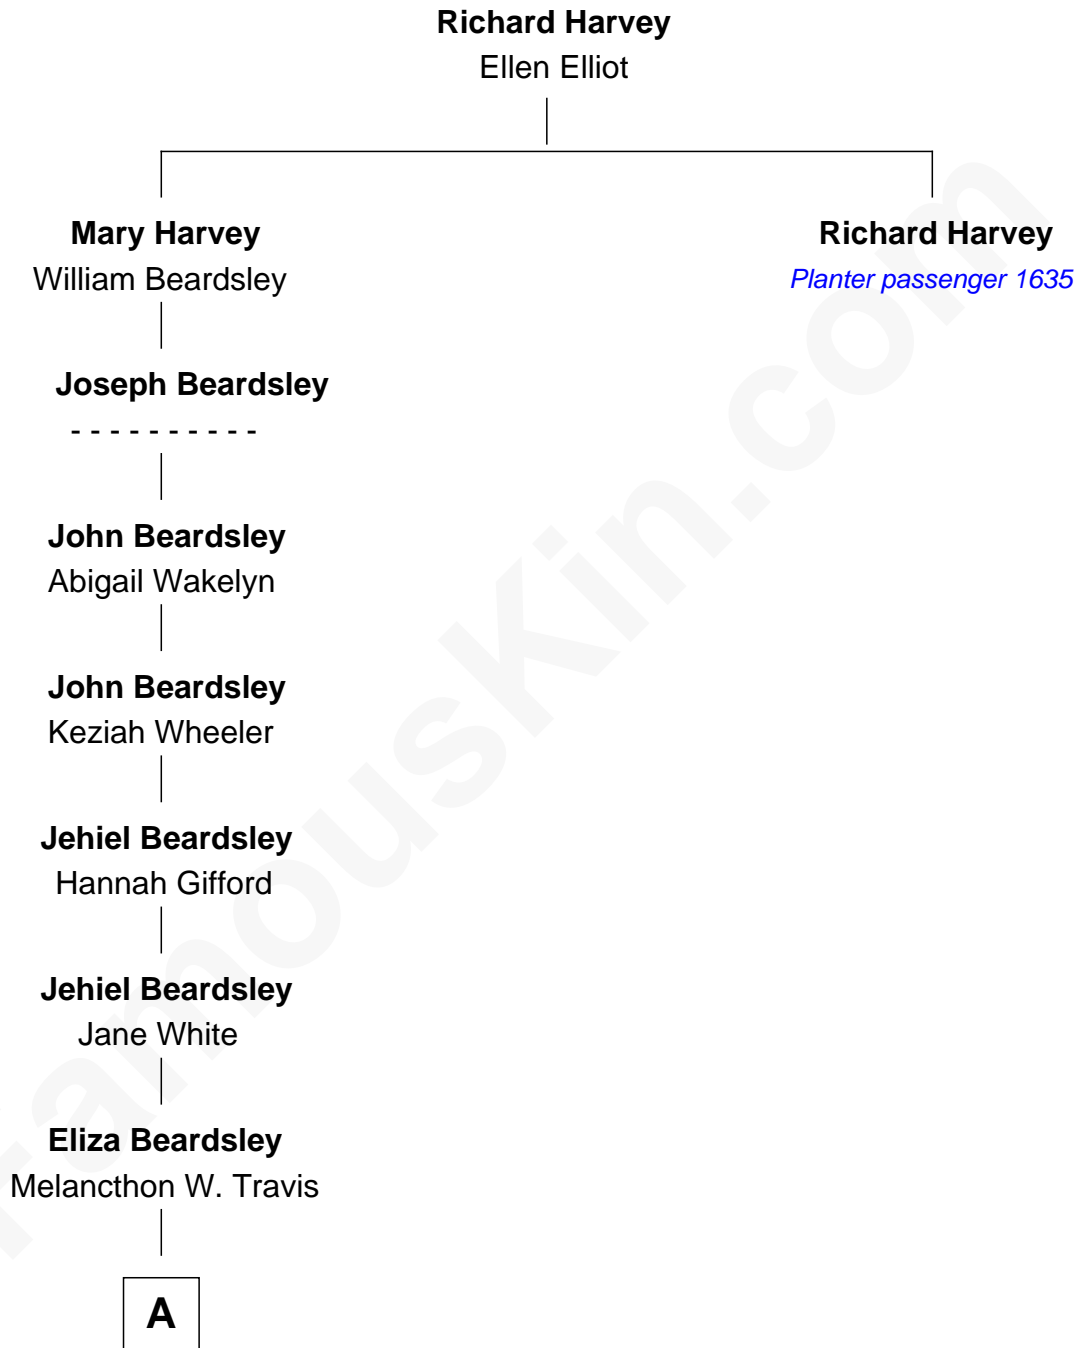

FamousKin.com Relationship Chart of

Phil Knight

Co-Founder, Nike Inc.

9th great-grandnephew of

Richard Harvey

(c1612 - c1698) Planter passenger 1635

A

—
Washington A. Travis

Elizabeth Sahli

—
Ida E. Travis

Frank J. Bartholomew

—
Edith M. Bartholomew

Fred A. Knight

—
William Wesley Knight

Lota Cloy Hatfield

—
Phil Knight