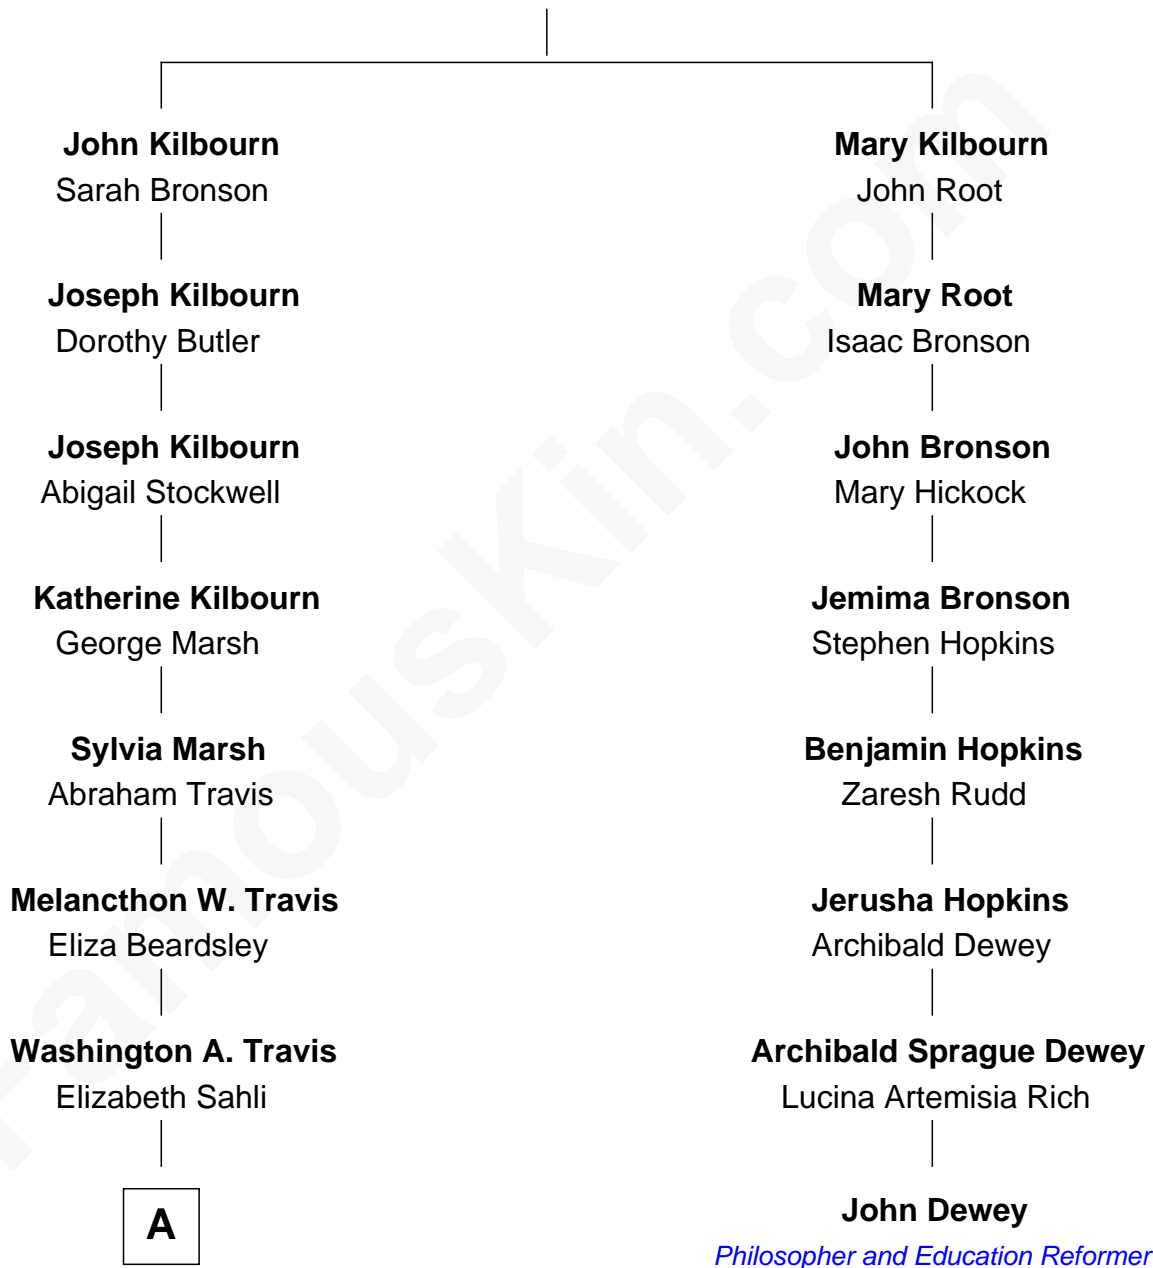

# FamousKin.com Relationship Chart of

**Phil Knight**

*Co-Founder, Nike Inc.*

7th cousin 3 times removed of

**John Dewey**

*Philosopher and Education Reformer*

**Thomas Kilbourn**

Frances Moody

**A**

—  
**Ida E. Travis**

Frank J. Bartholomew

—  
**Edith M. Bartholomew**

Fred A. Knight

—  
**William Wesley Knight**

Lota Cloy Hatfield

—  
**Phil Knight**