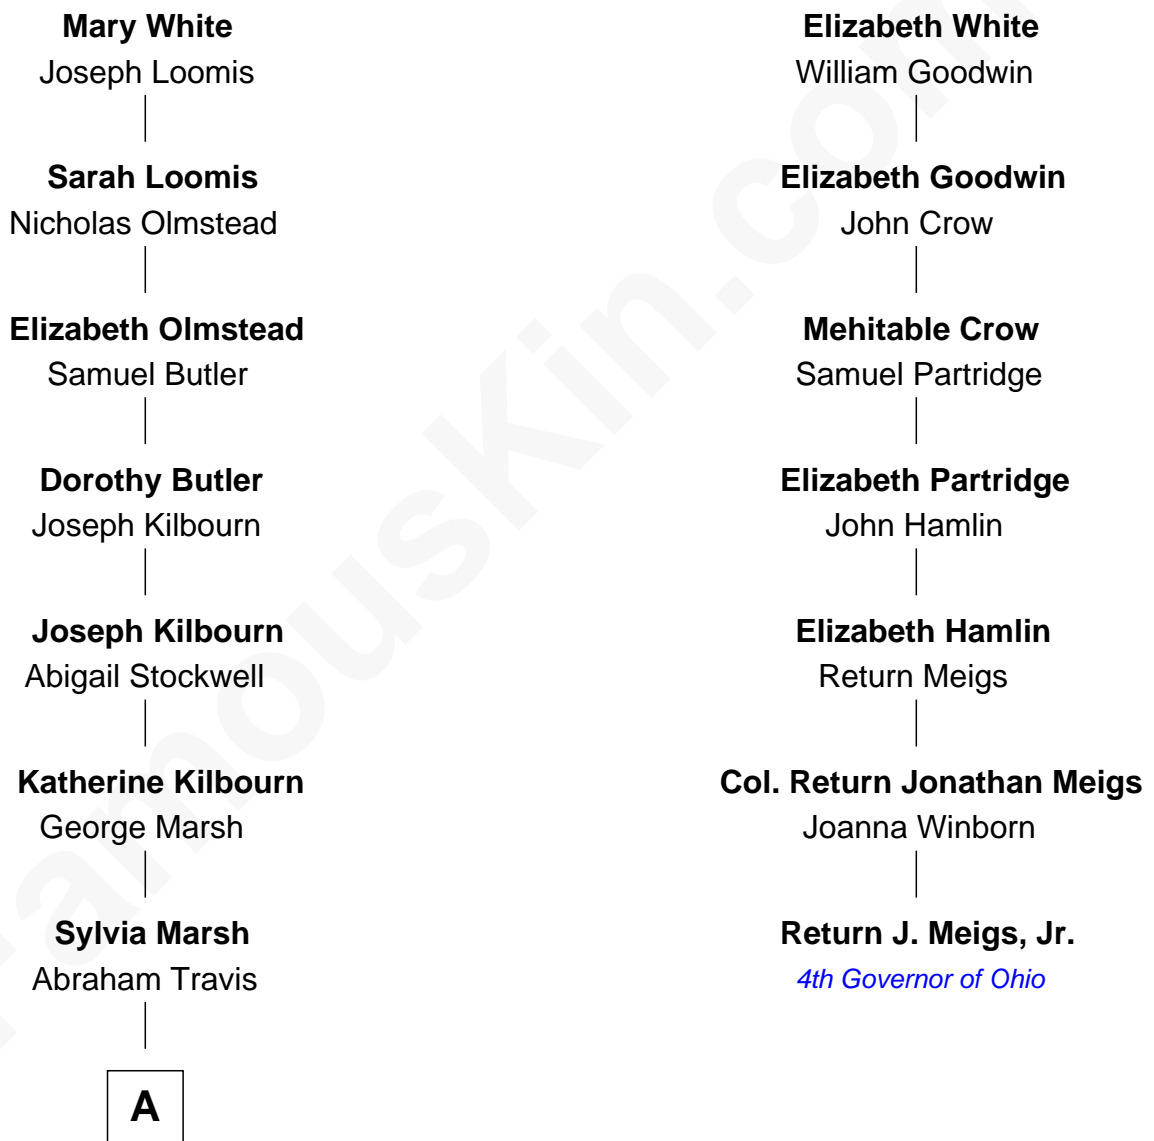

# FamousKin.com Relationship Chart of

**Phil Knight**

*Co-Founder, Nike Inc.*

6th cousin 6 times removed of

**Return J. Meigs, Jr.**

*4th Governor of Ohio*

**Robert White**

Bridget Allgar

**A**

—  
**Melancthon W. Travis**

Eliza Beardsley

—  
**Washington A. Travis**

Elizabeth Sahli

—  
**Ida E. Travis**

Frank J. Bartholomew

—  
**Edith M. Bartholomew**