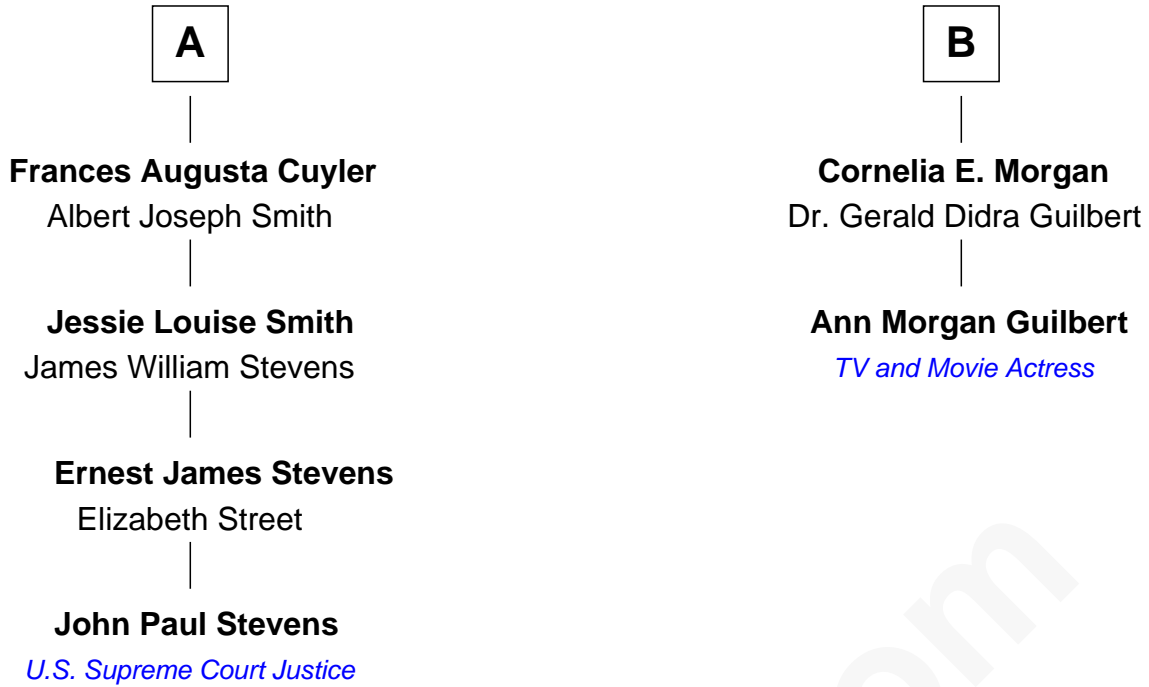

# FamousKin.com Relationship Chart of

**John Paul Stevens**

*U.S. Supreme Court Justice*

8th cousin 2 times removed of

**Ann Morgan Guilbert**

*TV and Movie Actress*

**John Cary**  
Elizabeth Godfrey

**John Cary**  
Abigail Penniman

**John Cary**  
Damaris Arnold

**Damaris Cary**  
John Hull

**Phebe Hull**  
William Hazard

**Lydia Hazard**  
John Field

**John Field**  
Frances Perry

**Louisa Field**  
Charles H. Cuyler

**A**

**Hannah Cary**  
John Thurston

**Mehitable Thurston**  
Nathaniel Huntington

**Eliphalet Huntington**  
Dinah Rudd

**Sibbil Huntington**  
Samuel Morgan

**Samuel Huntington Morgan**  
Lucy Culver

**Charles Morgan**  
Mary Potter Medbury

**William Montrose Morgan**  
Isabelle Harney

**B**

FamousKin.com