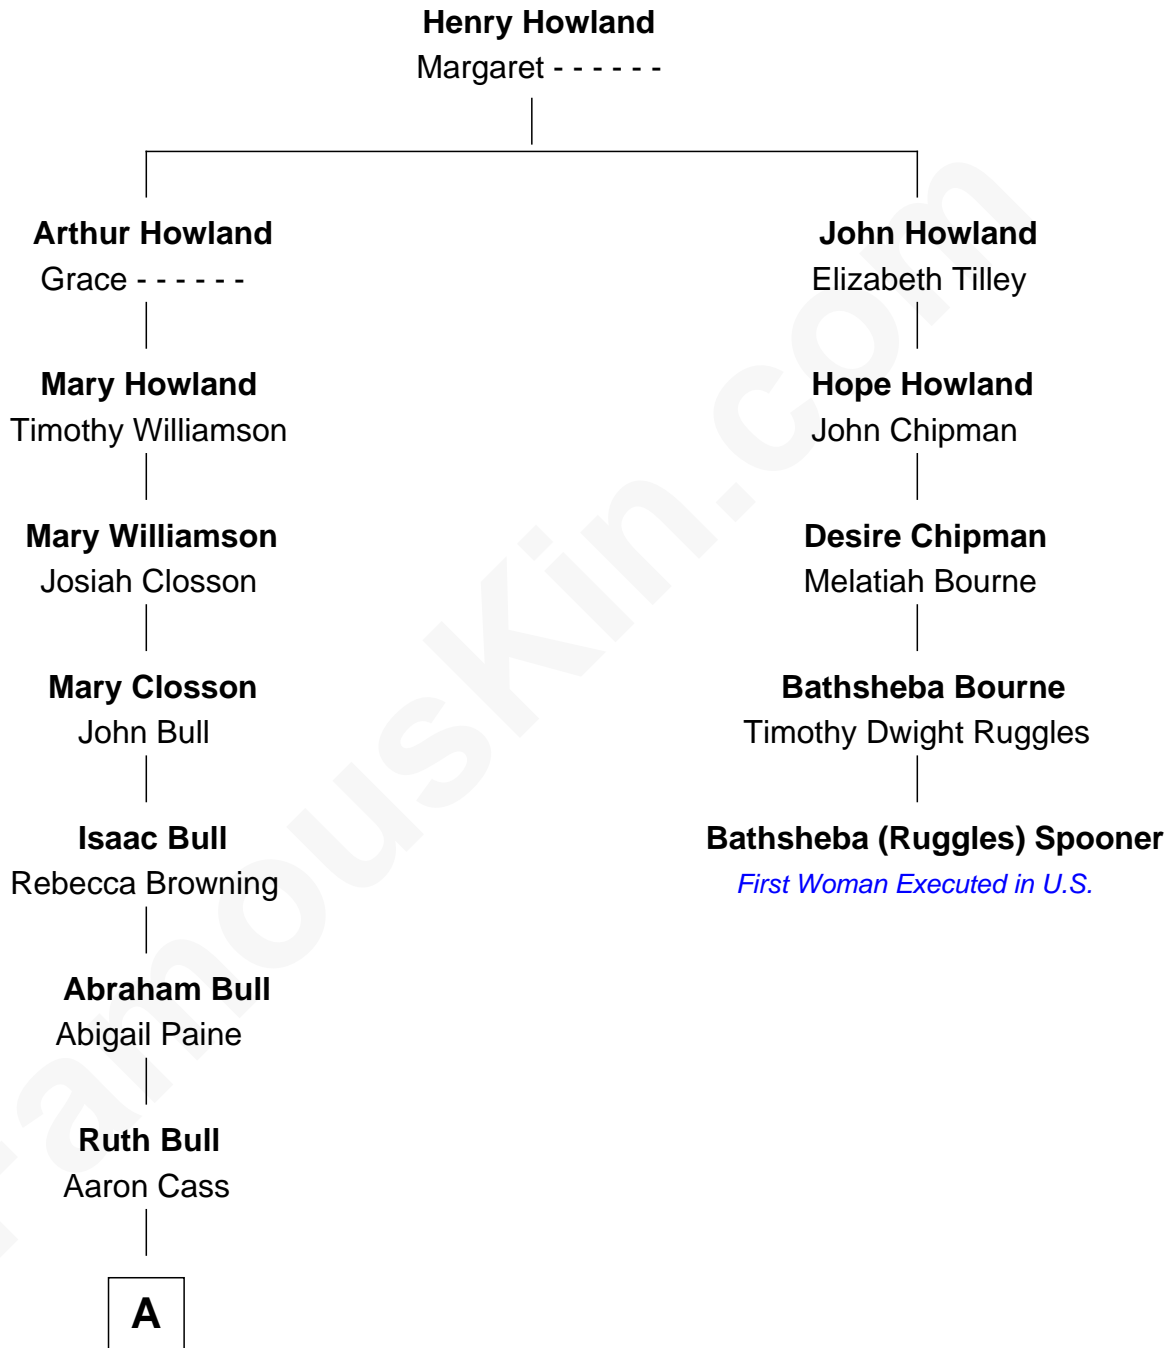

# FamousKin.com Relationship Chart of

**John Paul Stevens**

*U.S. Supreme Court Justice*

4th cousin 7 times removed of

**Bathsheba (Ruggles) Spooner**

*First woman executed for murder in U.S. by non-British government*

**A**

—  
**Moses Cass**  
Elizabeth Mott

—  
**Milo Cass**  
Julia Roberts

—  
**Helen Elizabeth Cass**  
Richard Willison Street

—  
**Elizabeth Street**  
Ernest James Stevens

—  
**John Paul Stevens**  
*U.S. Supreme Court Justice*