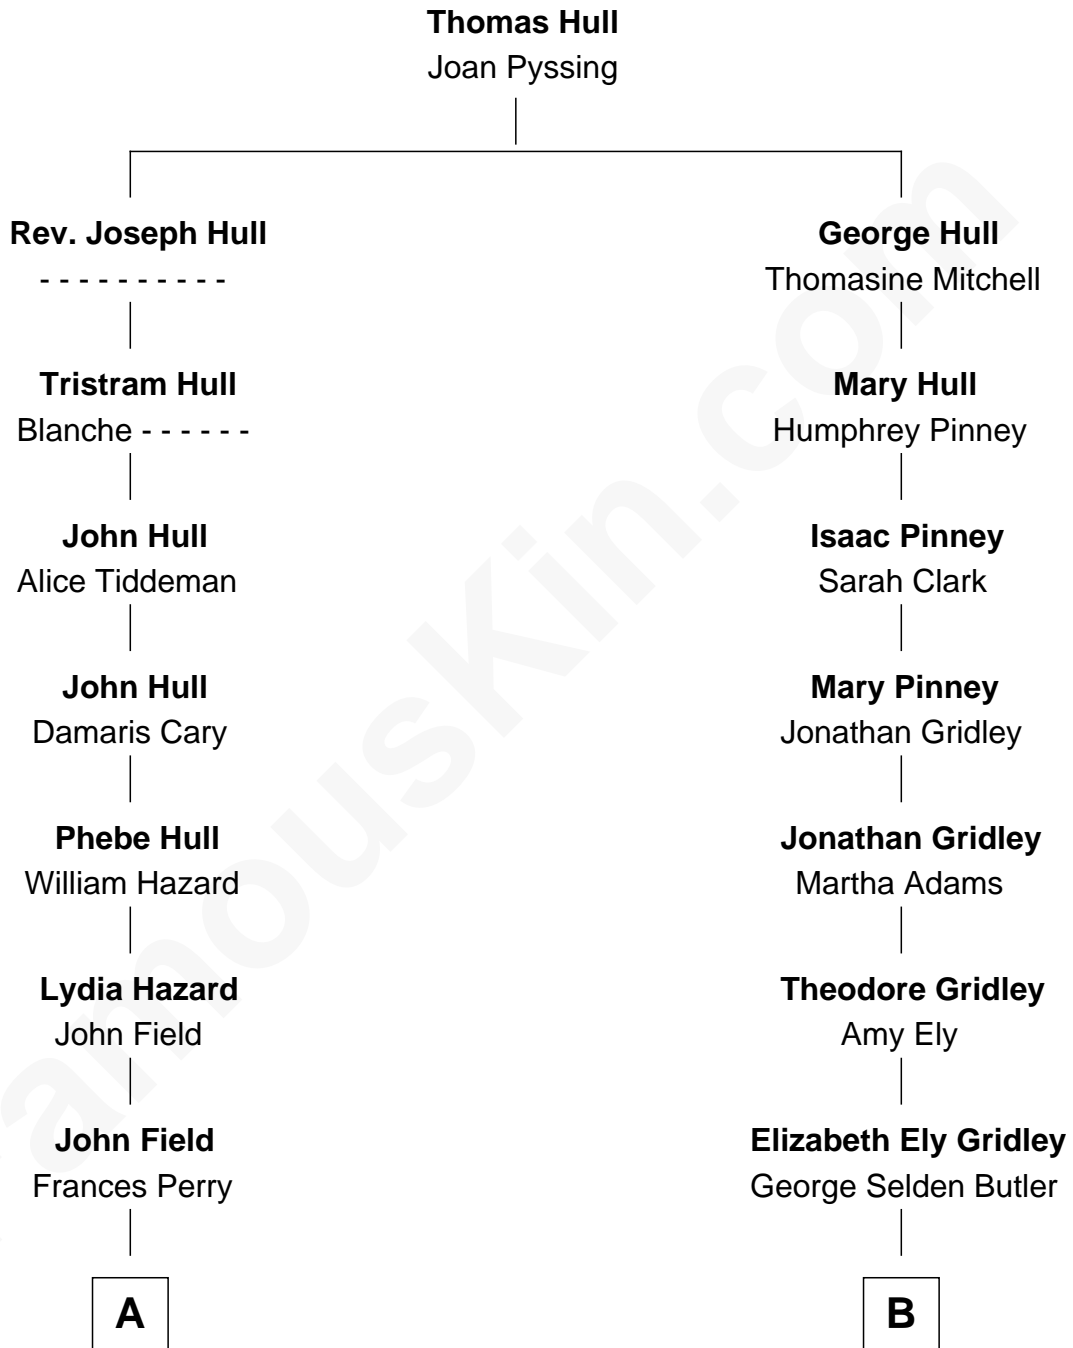

FamousKin.com Relationship Chart of

John Paul Stevens

U.S. Supreme Court Justice

10th cousin 1 time removed of

Gerald Ford

38th U.S. President

A

Louisa Field
Charles H. Cuyler

Frances Augusta Cuyler
Albert Joseph Smith

Jessie Louise Smith
James William Stevens

Ernest James Stevens
Elizabeth Street

John Paul Stevens
U.S. Supreme Court Justice

B

Amy Gridley Butler
George Manney Ayer

Adele Augusta Ayer
Levi Addison Gardner

Dorothy Ayer Gardner
Leslie Lynch King

Gerald Ford
38th U.S. President

FamousKin.com