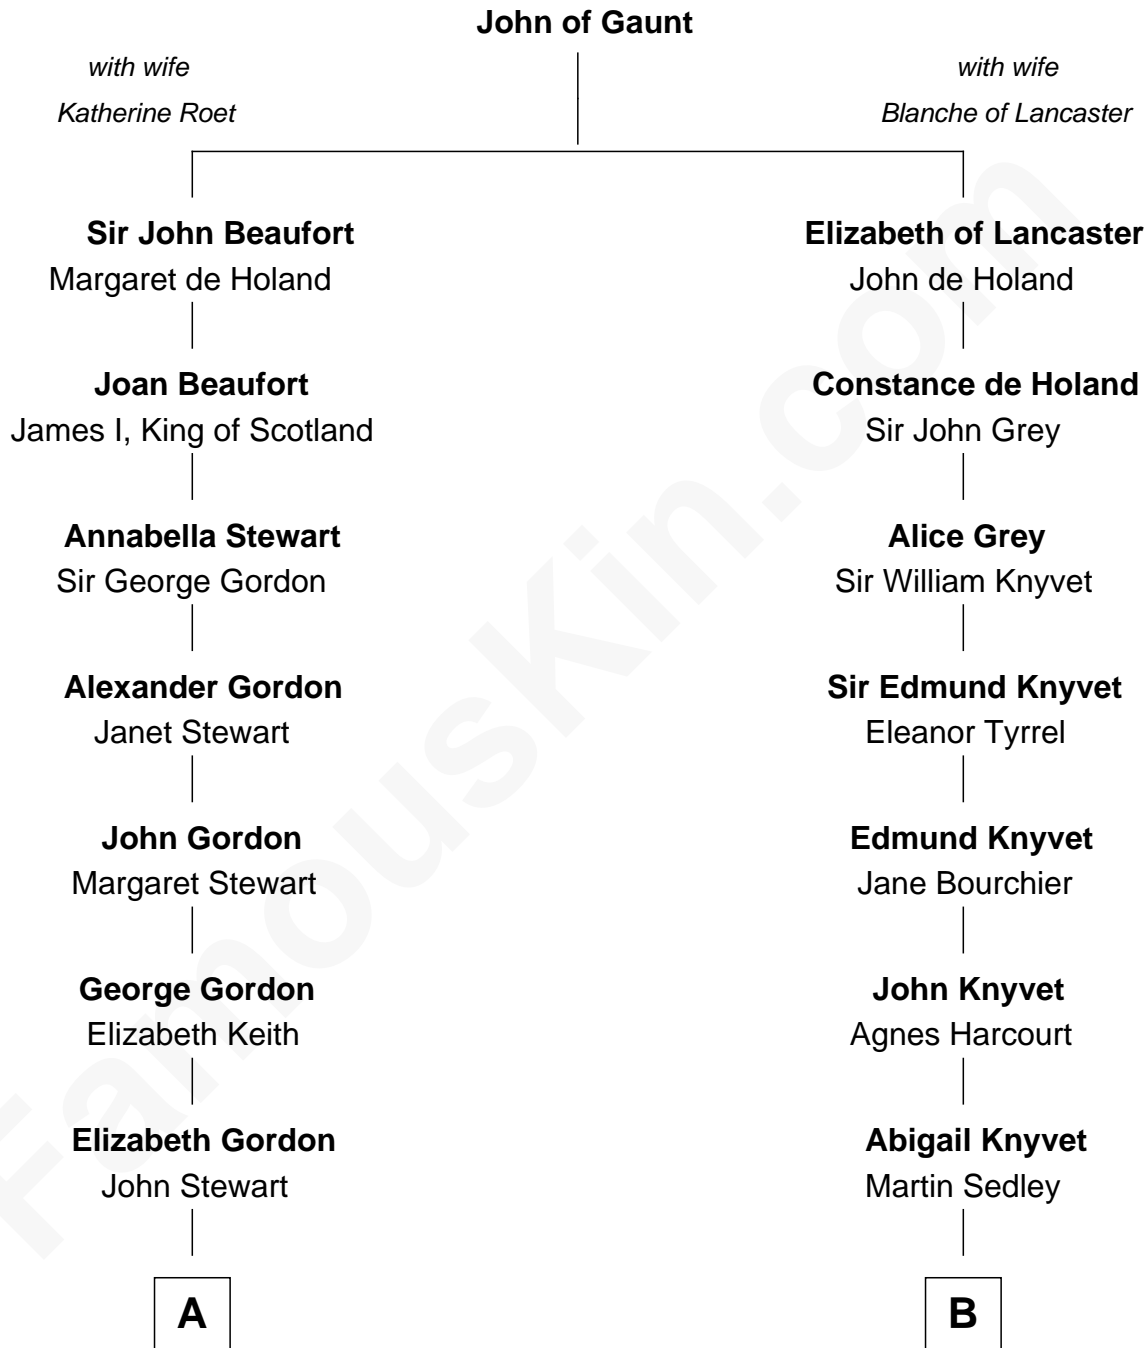

# FamousKin.com Relationship Chart of

**DuBose Heyward**  
*Author of Porgy (Porgy & Bess)*

18th cousin 1 time removed of

**Story Musgrave**  
*NASA Astronaut*

**C**

**Edwin Watkins Heyward**

Jane Screven DuBose

**DuBose Heyward**

*American Novelist*

**D**

**Marguerite Gray**

John Butler Swann

**Marguerite Swann**

Percy Musgrave

**Story Musgrave**

*NASA Astronaut*

FamousKin.com