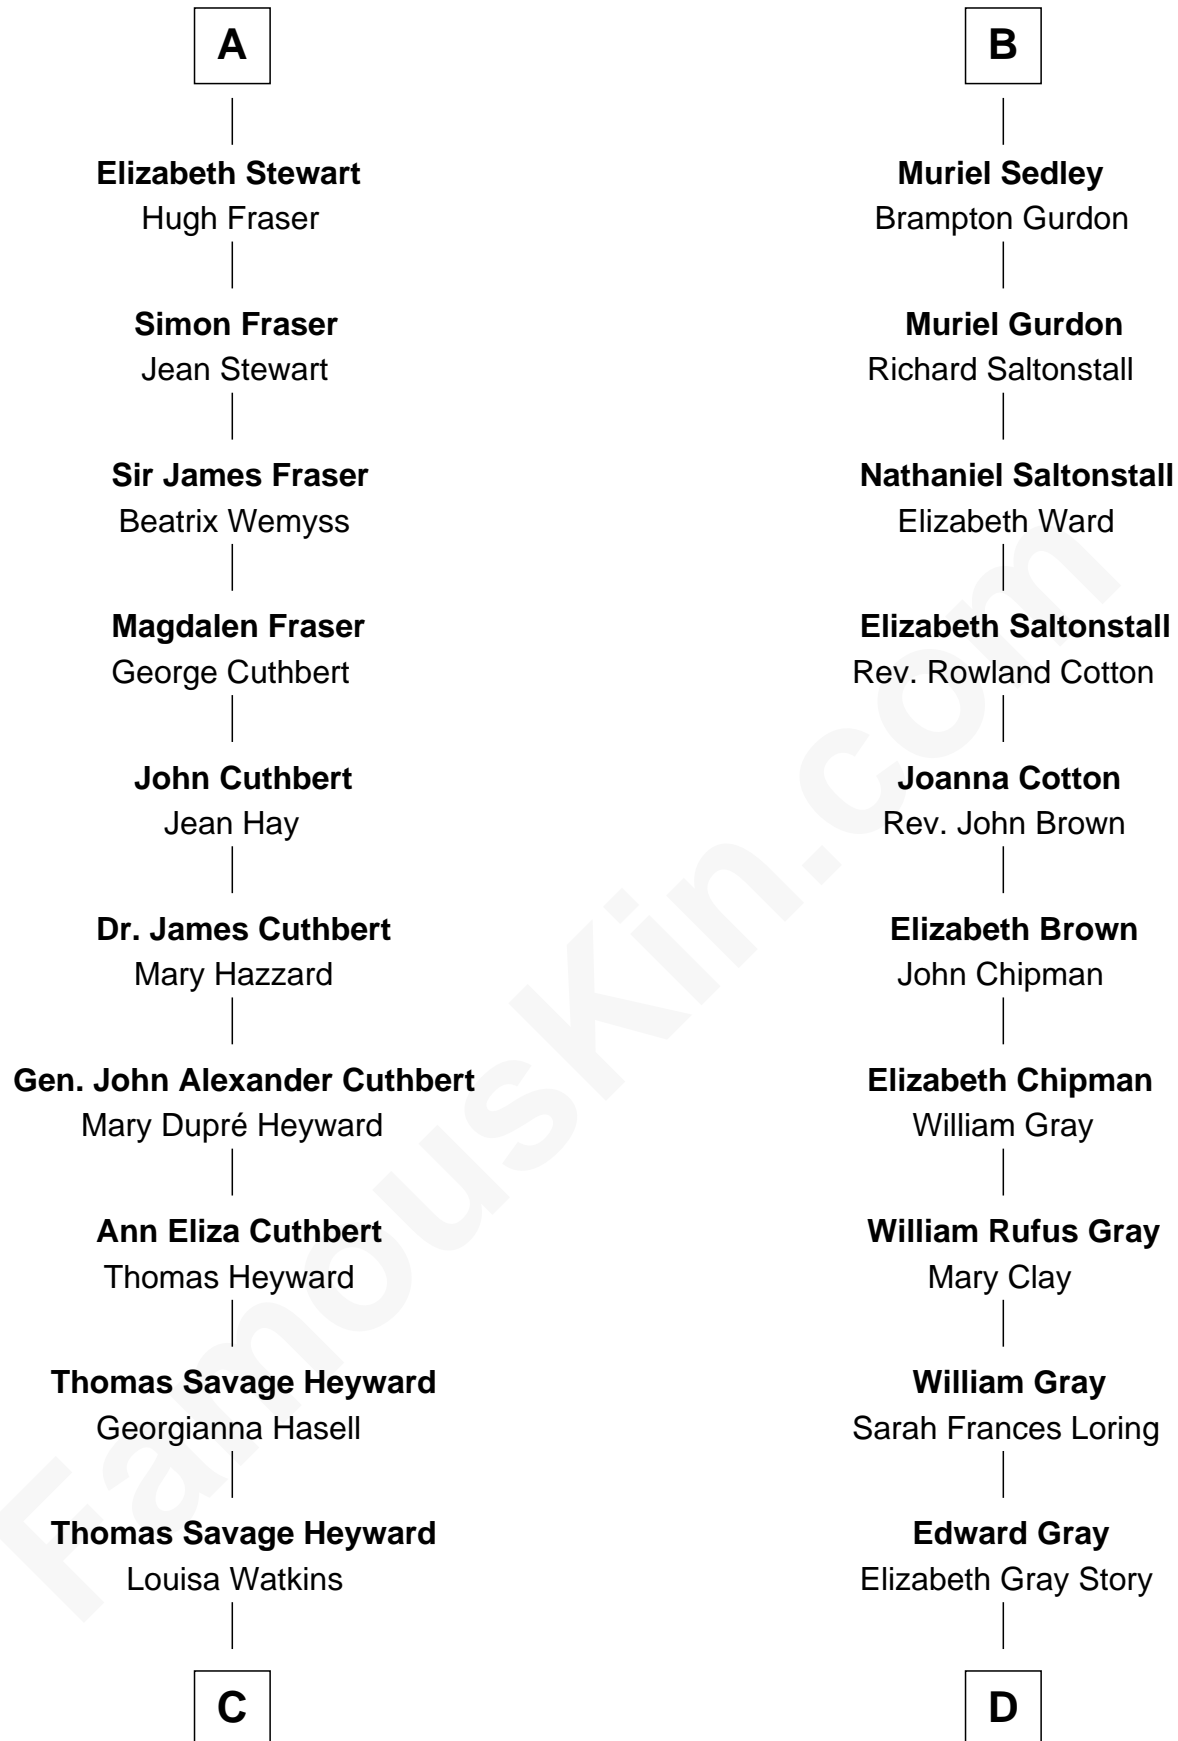

# FamousKin.com Relationship Chart of

**DuBose Heyward**  
*Author of Porgy (Porgy & Bess)*

18th cousin 1 time removed of

**Story Musgrave**  
*NASA Astronaut*

**C**

**Edwin Watkins Heyward**

Jane Screven DuBose

**DuBose Heyward**

*American Novelist*

**D**

**Marguerite Gray**

John Butler Swann

**Marguerite Swann**

Percy Musgrave

**Story Musgrave**

*NASA Astronaut*

FamousKin.com