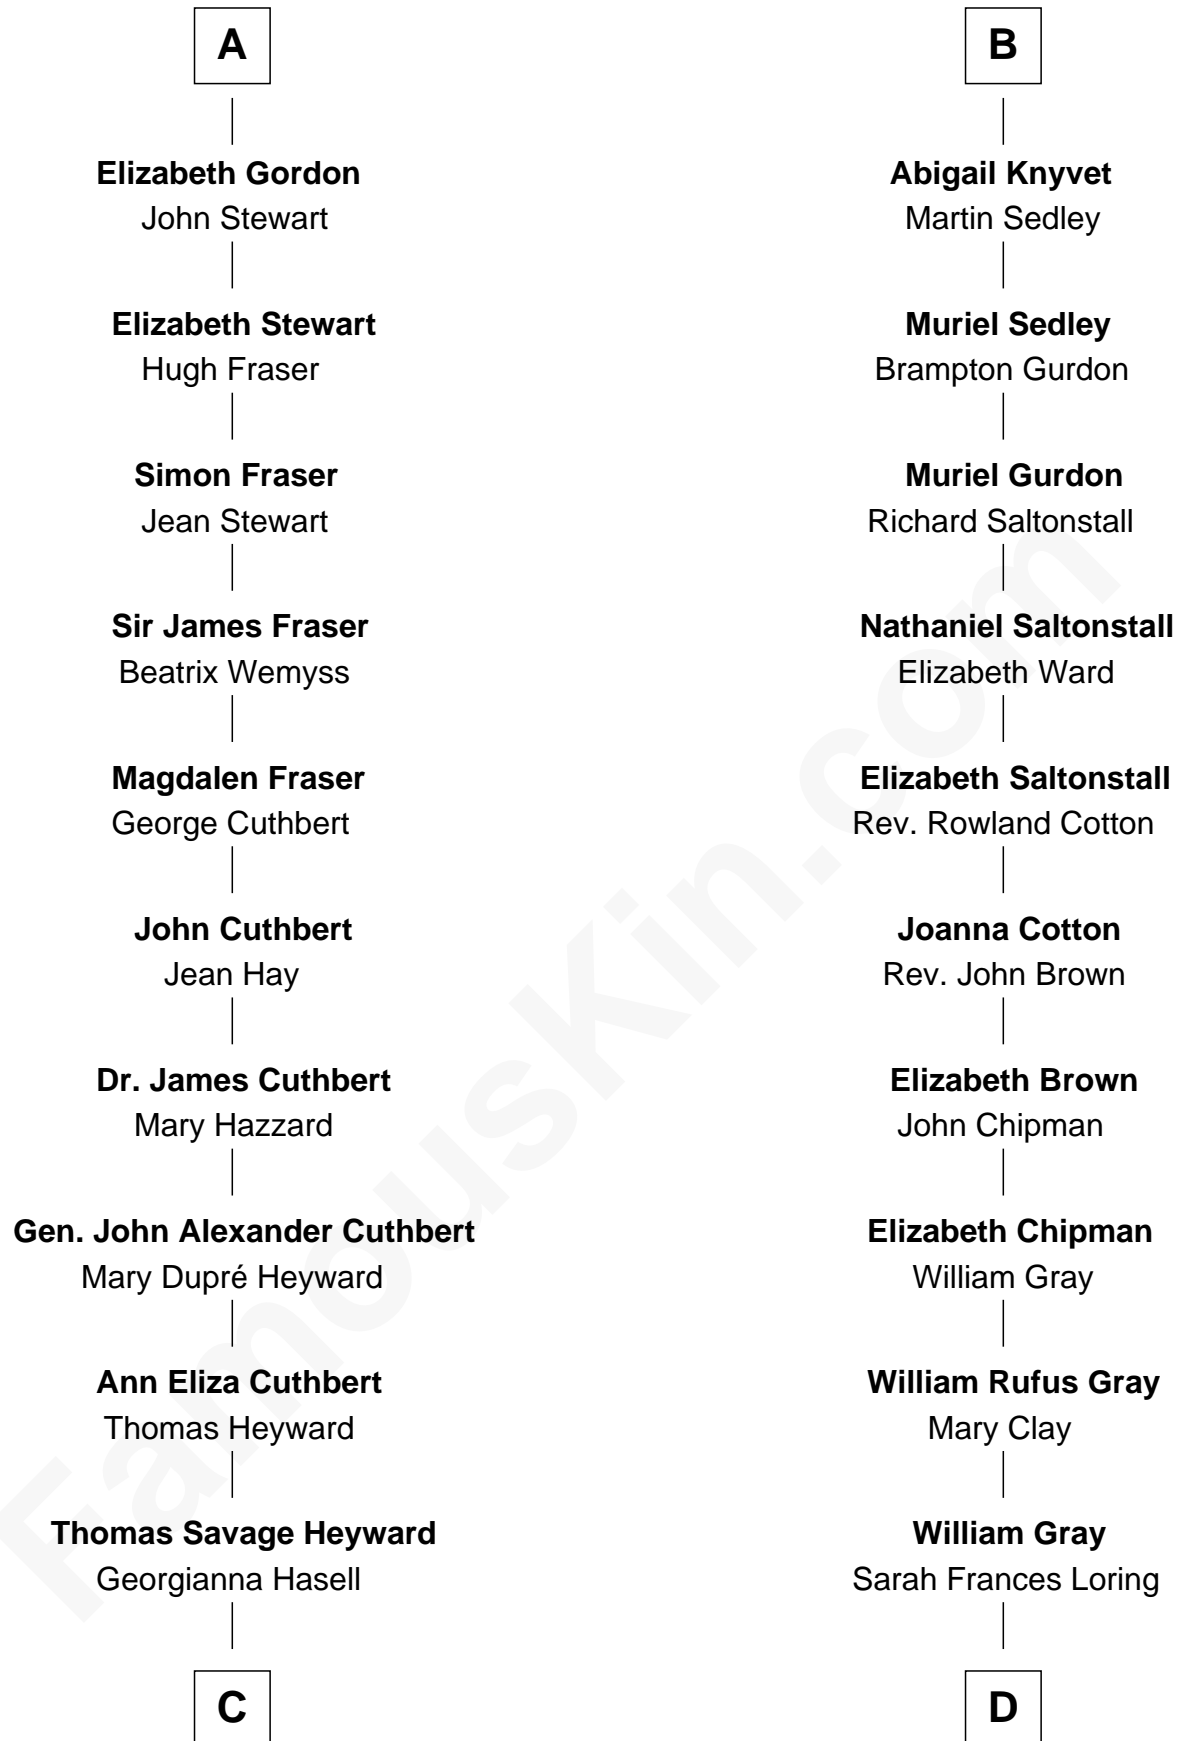

FamousKin.com Relationship Chart of

DuBose Heyward

Author of Porgy (Porgy & Bess)

19th cousin 1 time removed of

Story Musgrave

NASA Astronaut

Richard Fitzalan
Eleanor Plantagenet

C

Thomas Savage Heyward

Louisa Watkins

Edwin Watkins Heyward

Jane Screven DuBose

DuBose Heyward

American Novelist

D

Edward Gray

Elizabeth Gray Story

Marguerite Gray

John Butler Swann

Marguerite Swann

Percy Musgrave

Story Musgrave

NASA Astronaut

FamousKin.com