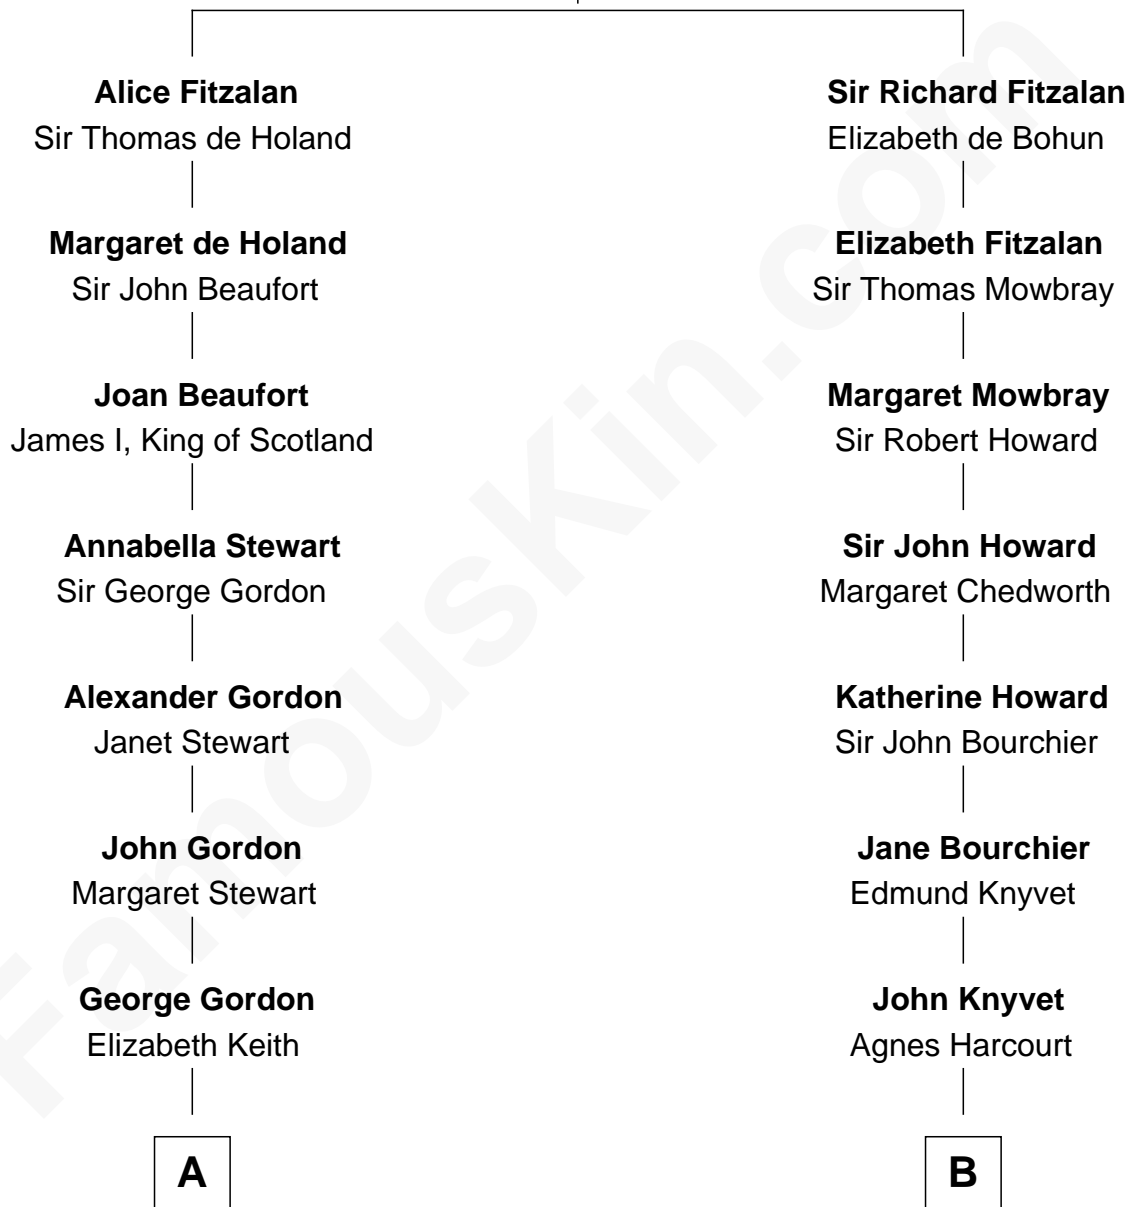

FamousKin.com Relationship Chart of

DuBose Heyward

Author of Porgy (Porgy & Bess)

19th cousin 1 time removed of

Story Musgrave

NASA Astronaut

Richard Fitzalan
Eleanor Plantagenet

C

Thomas Savage Heyward

Louisa Watkins

Edwin Watkins Heyward

Jane Screven DuBose

DuBose Heyward

American Novelist

D

Edward Gray

Elizabeth Gray Story

Marguerite Gray

John Butler Swann

Marguerite Swann

Percy Musgrave

Story Musgrave

NASA Astronaut

FamousKin.com