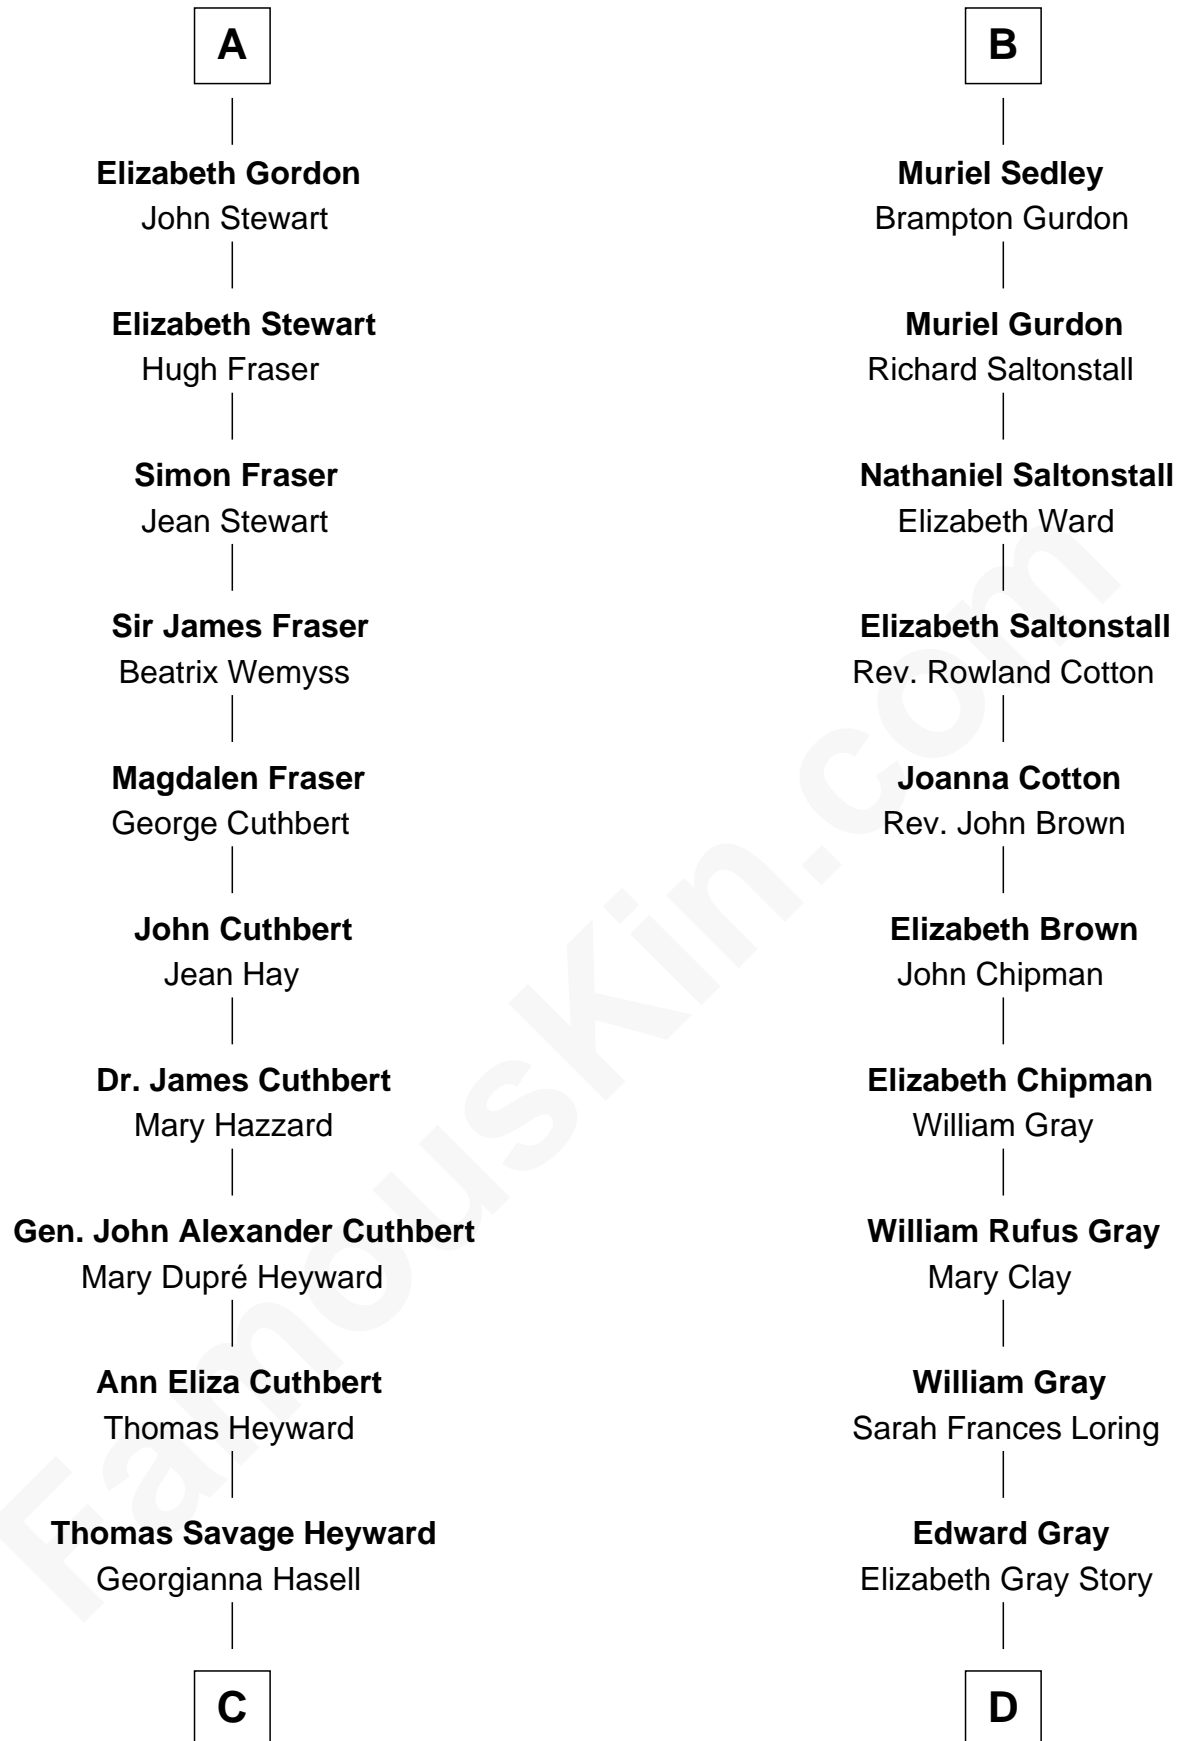

# FamousKin.com Relationship Chart of

**DuBose Heyward**  
*Author of Porgy (Porgy & Bess)*

19th cousin of

**Story Musgrave**  
*NASA Astronaut*

**Thomas Holand**  
Joan Plantagenet

**C**

**Thomas Savage Heyward**

Louisa Watkins

**Edwin Watkins Heyward**

Jane Screven DuBose

**DuBose Heyward**

*American Novelist*

**D**

**Marguerite Gray**

John Butler Swann

**Marguerite Swann**

Percy Musgrave

**Story Musgrave**

*NASA Astronaut*

FamousKin.com