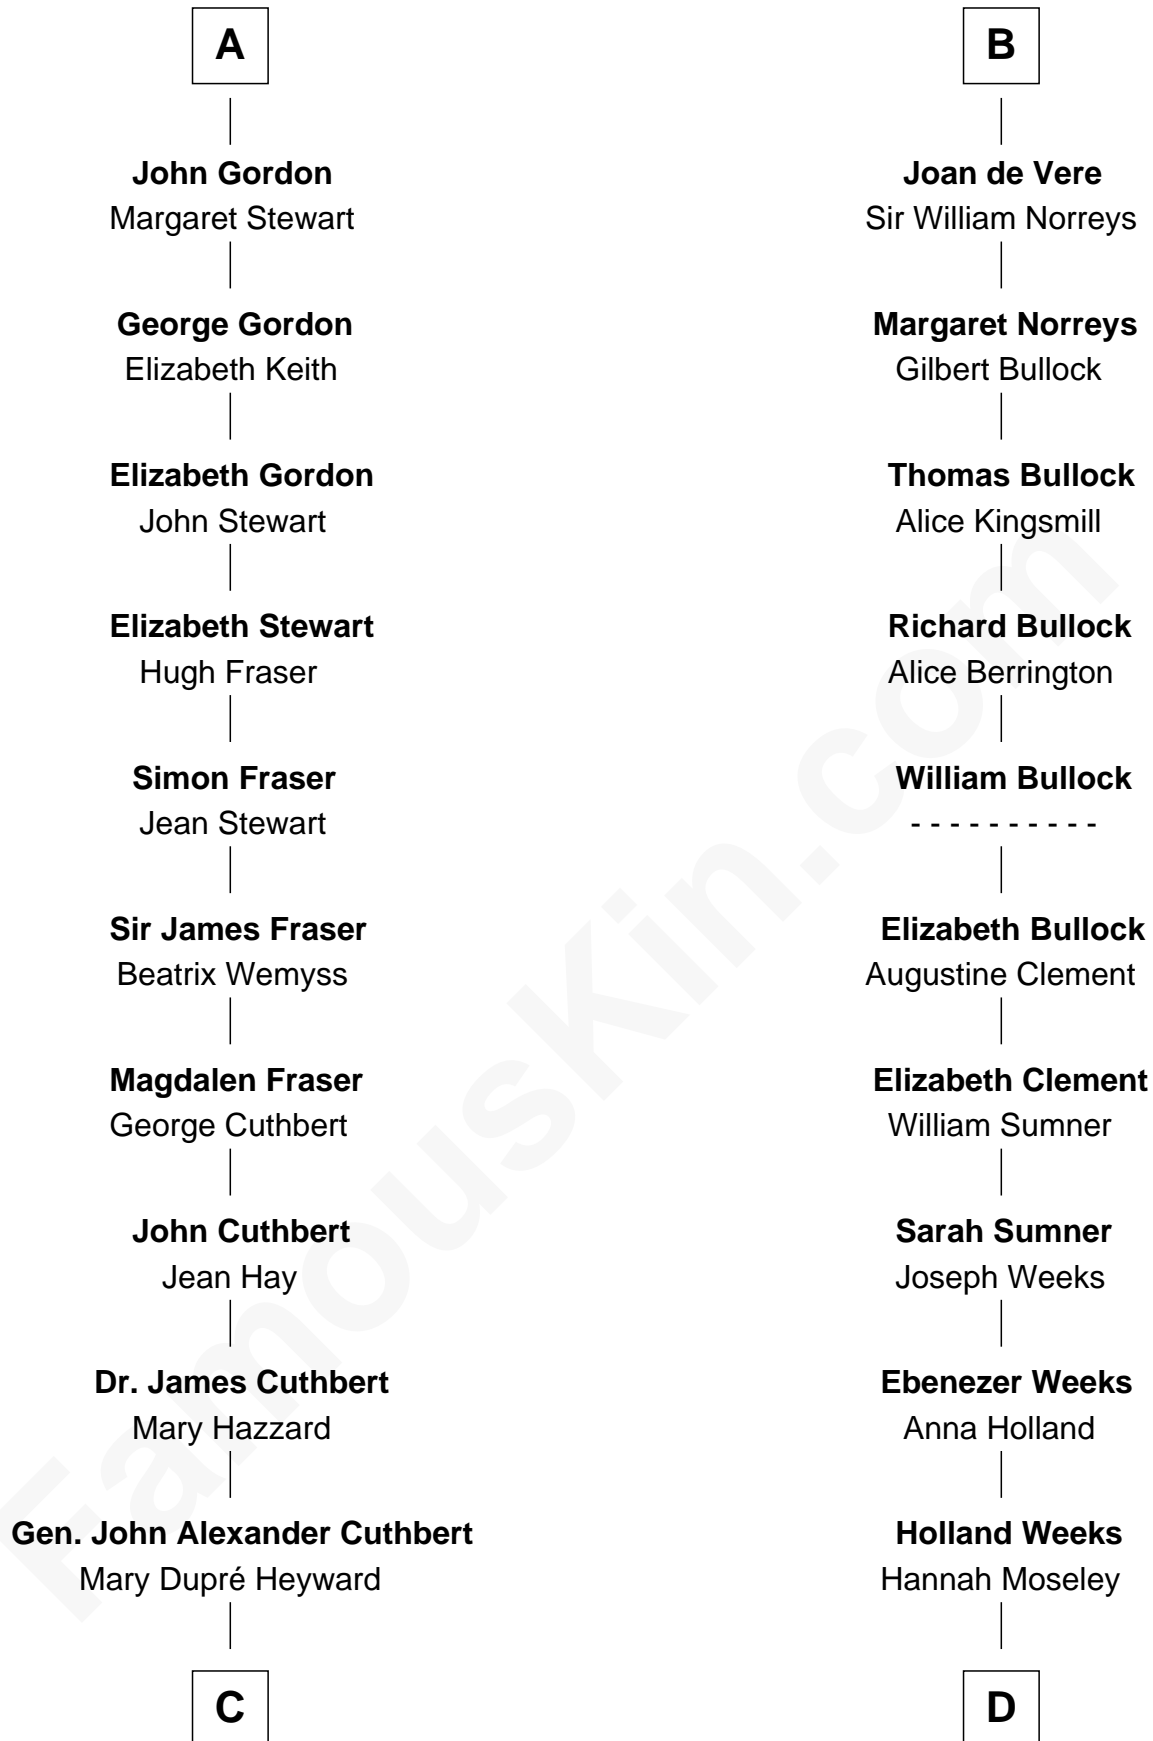

## Relationship Chart of

### DuBose Heyward

*Author of Porgy (Porgy & Bess)*

19th cousin 2 times removed of

### Daniel Burnham

*World's Columbian Expo Architect*

**C**

**Ann Eliza Cuthbert**

Thomas Heyward

**Thomas Savage Heyward**

Georgianna Hasell

**Thomas Savage Heyward**