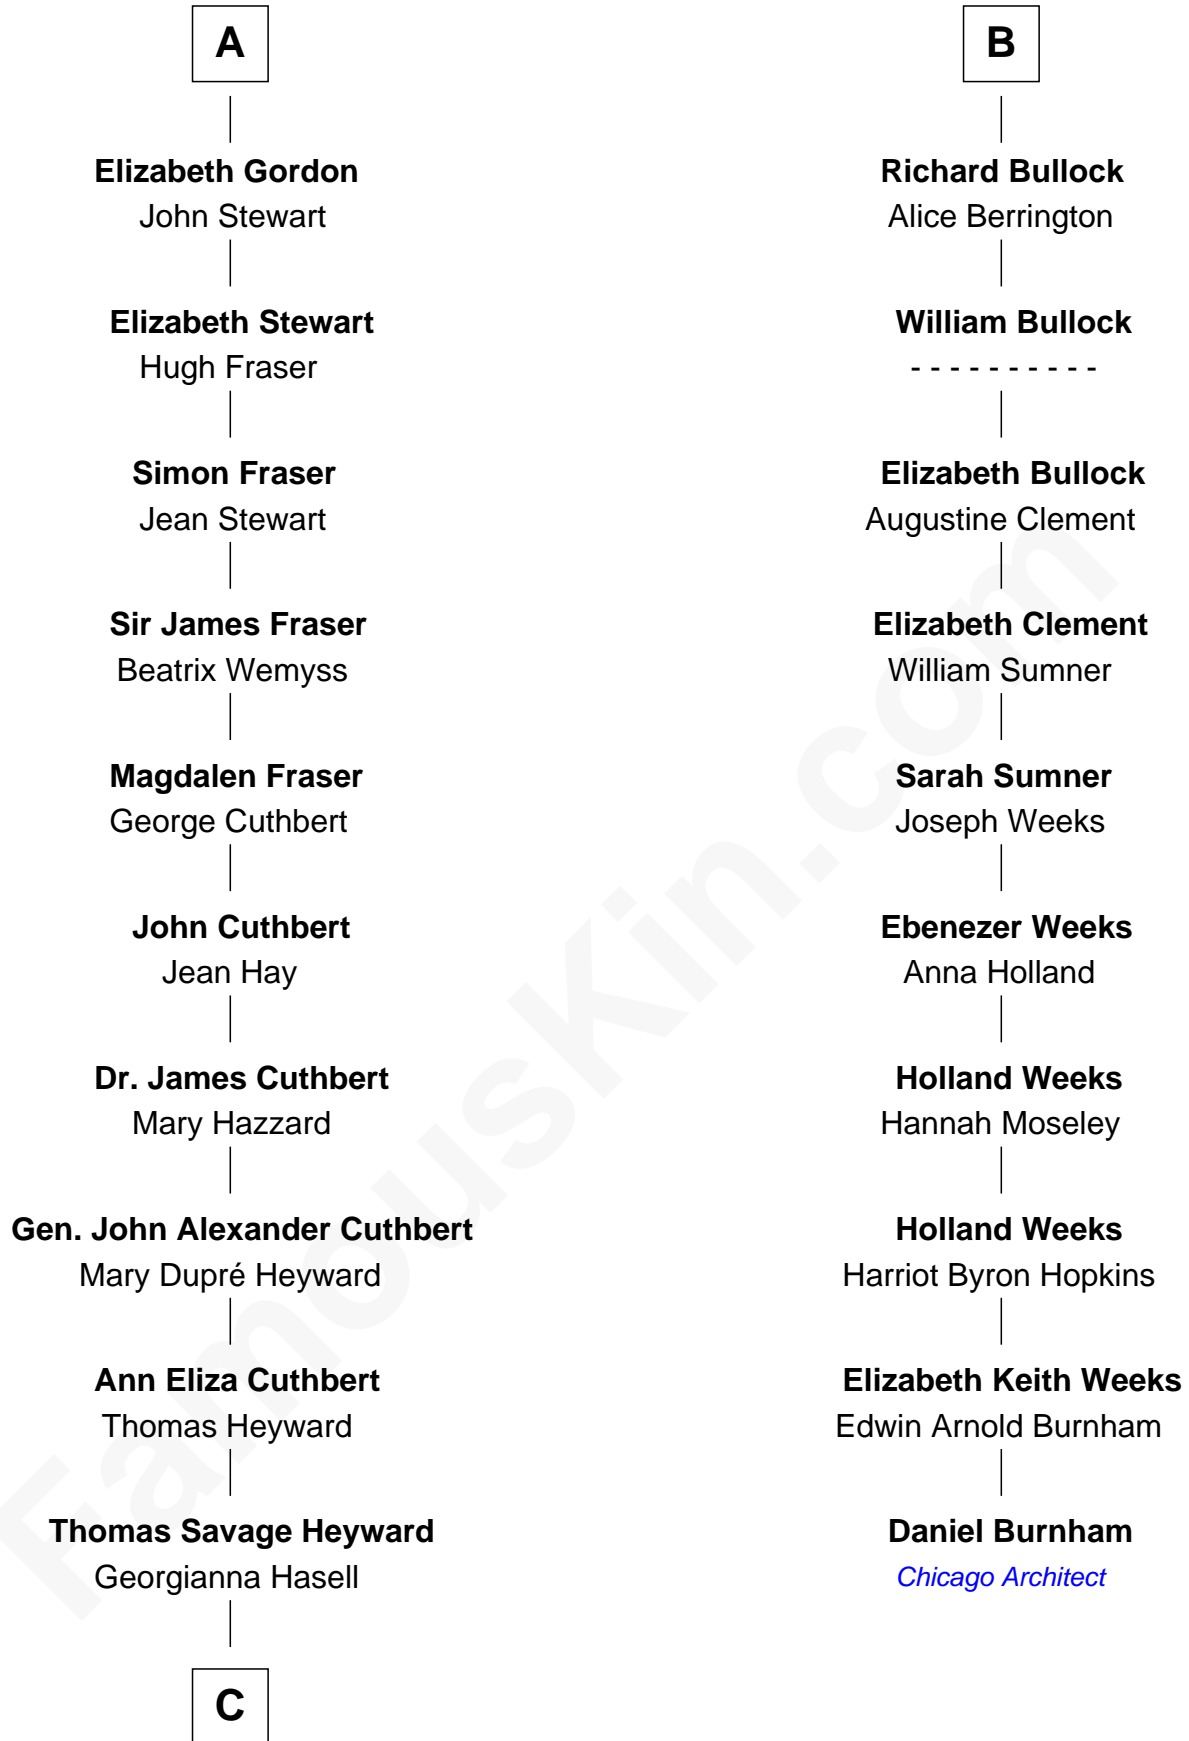

FamousKin.com

Relationship Chart of

DuBose Heyward

Author of Porgy (Porgy & Bess)

16th cousin 3 times removed of

Daniel Burnham

World's Columbian Expo Architect

C

Thomas Savage Heyward

Louisa Watkins

Edwin Watkins Heyward

Jane Screven DuBose

DuBose Heyward

American Novelist

FamousKin.com