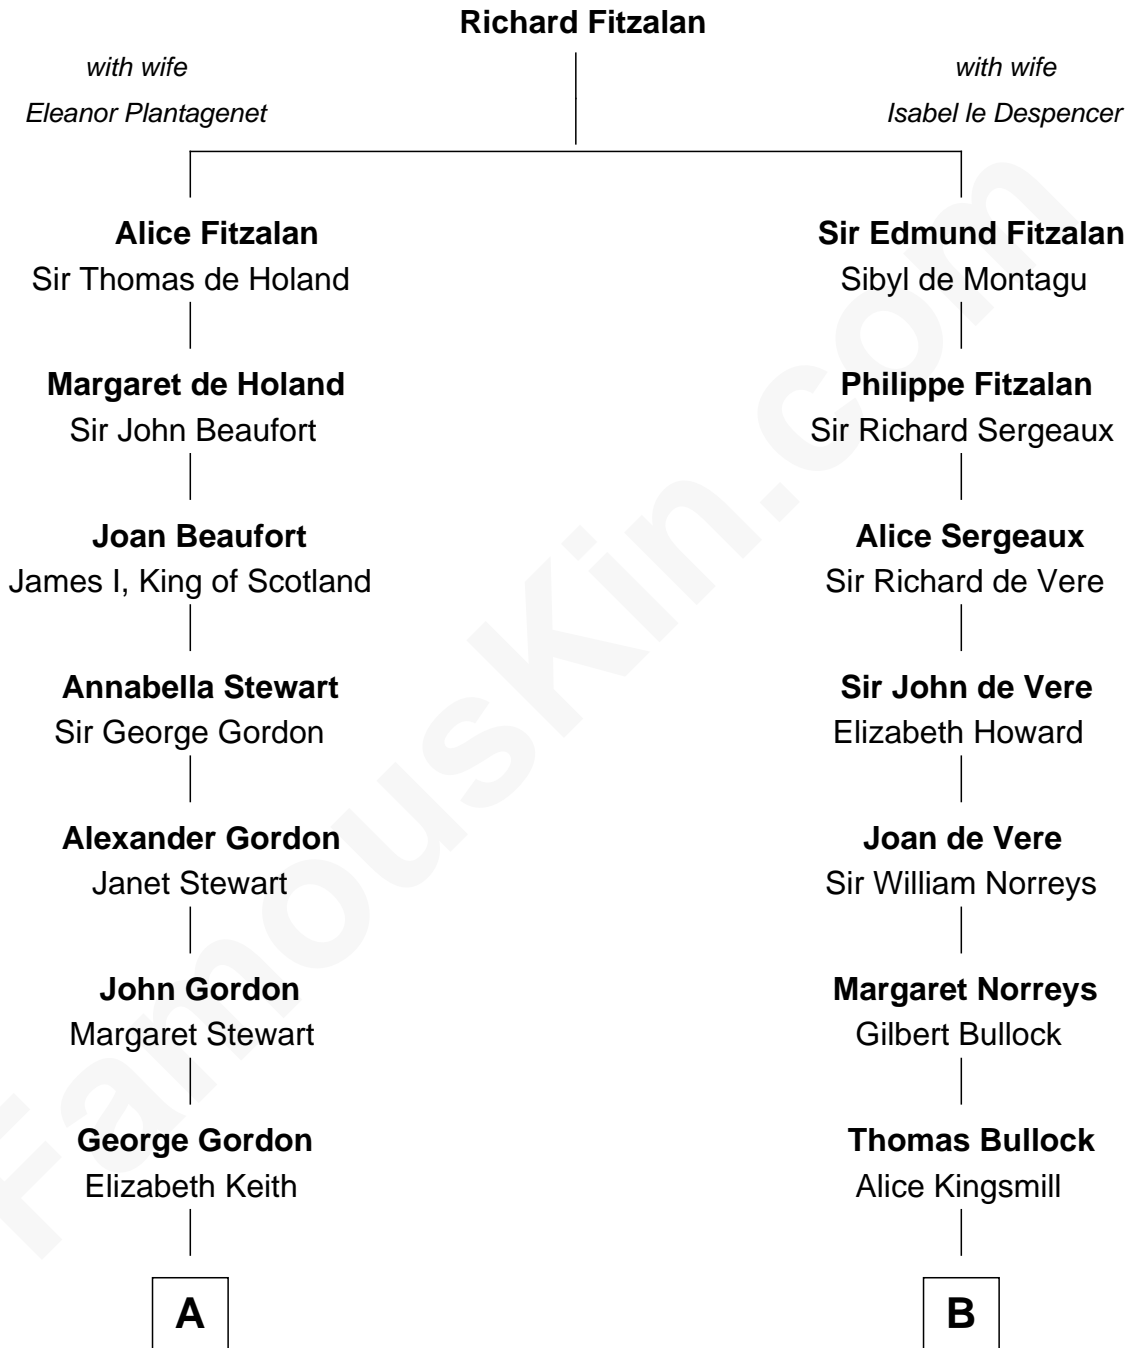

FamousKin.com

Relationship Chart of

DuBose Heyward

Author of Porgy (Porgy & Bess)

16th cousin 3 times removed of

Daniel Burnham

World's Columbian Expo Architect

C

Thomas Savage Heyward

Louisa Watkins

Edwin Watkins Heyward

Jane Screven DuBose

DuBose Heyward

American Novelist

FamousKin.com