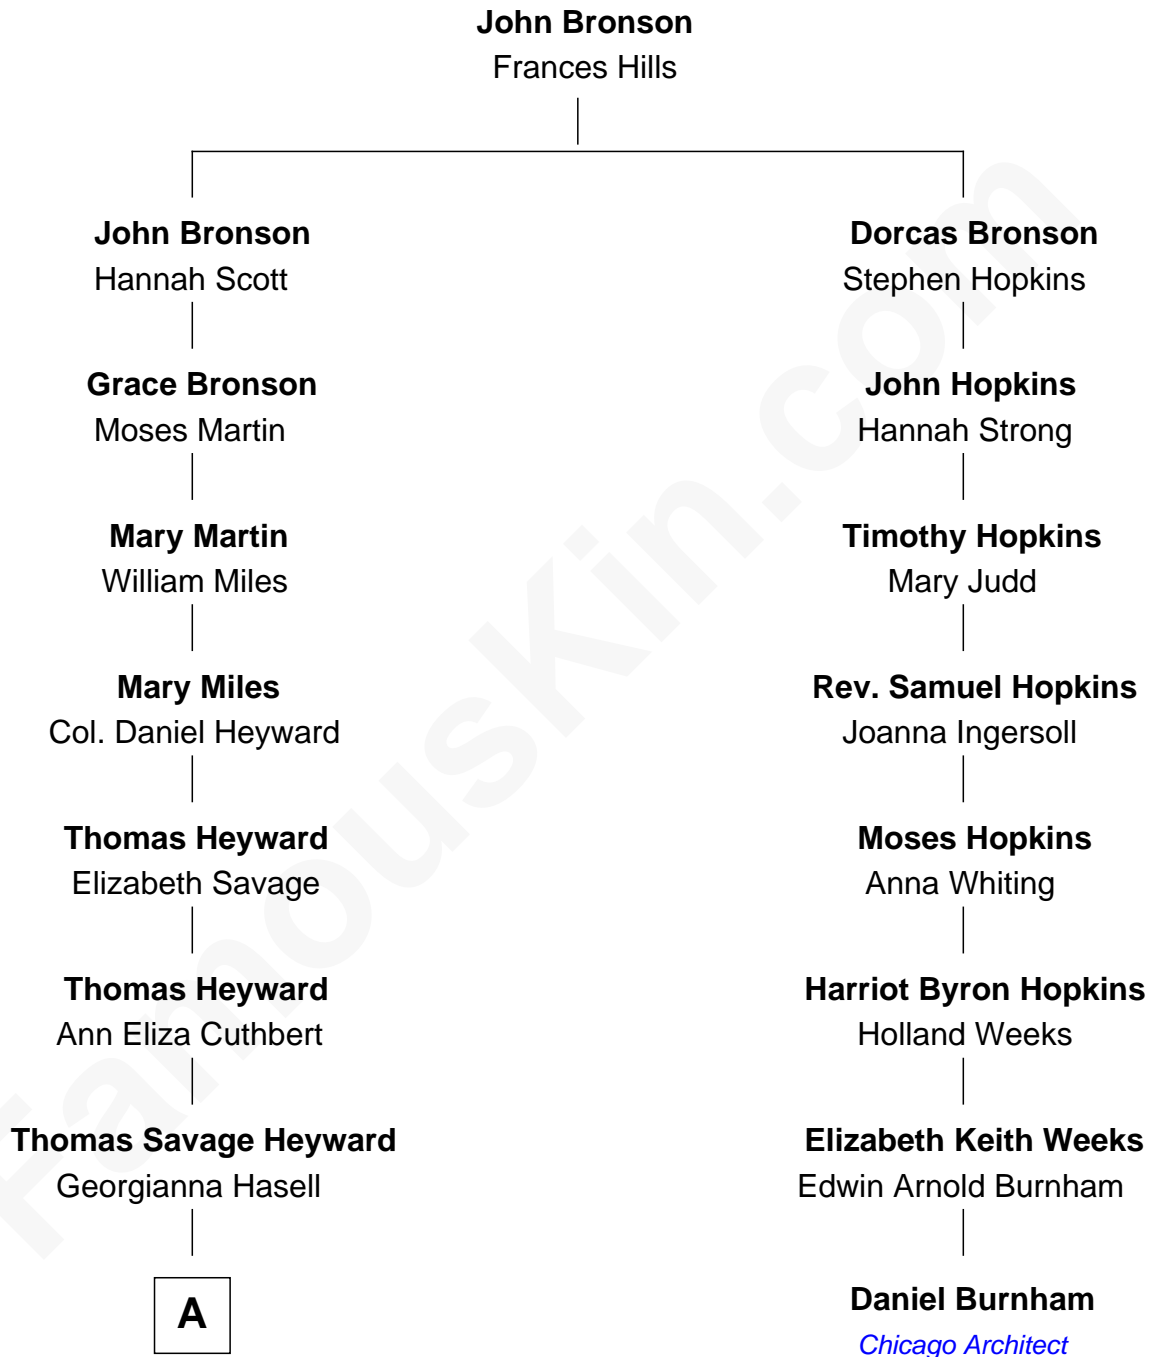

FamousKin.com

Relationship Chart of

DuBose Heyward

Author of Porgy (Porgy & Bess)

7th cousin 2 times removed of

Daniel Burnham

World's Columbian Expo Architect

A

Thomas Savage Heyward

Louisa Watkins

Edwin Watkins Heyward

Jane Screven DuBose

DuBose Heyward

American Novelist

FamousKin.com