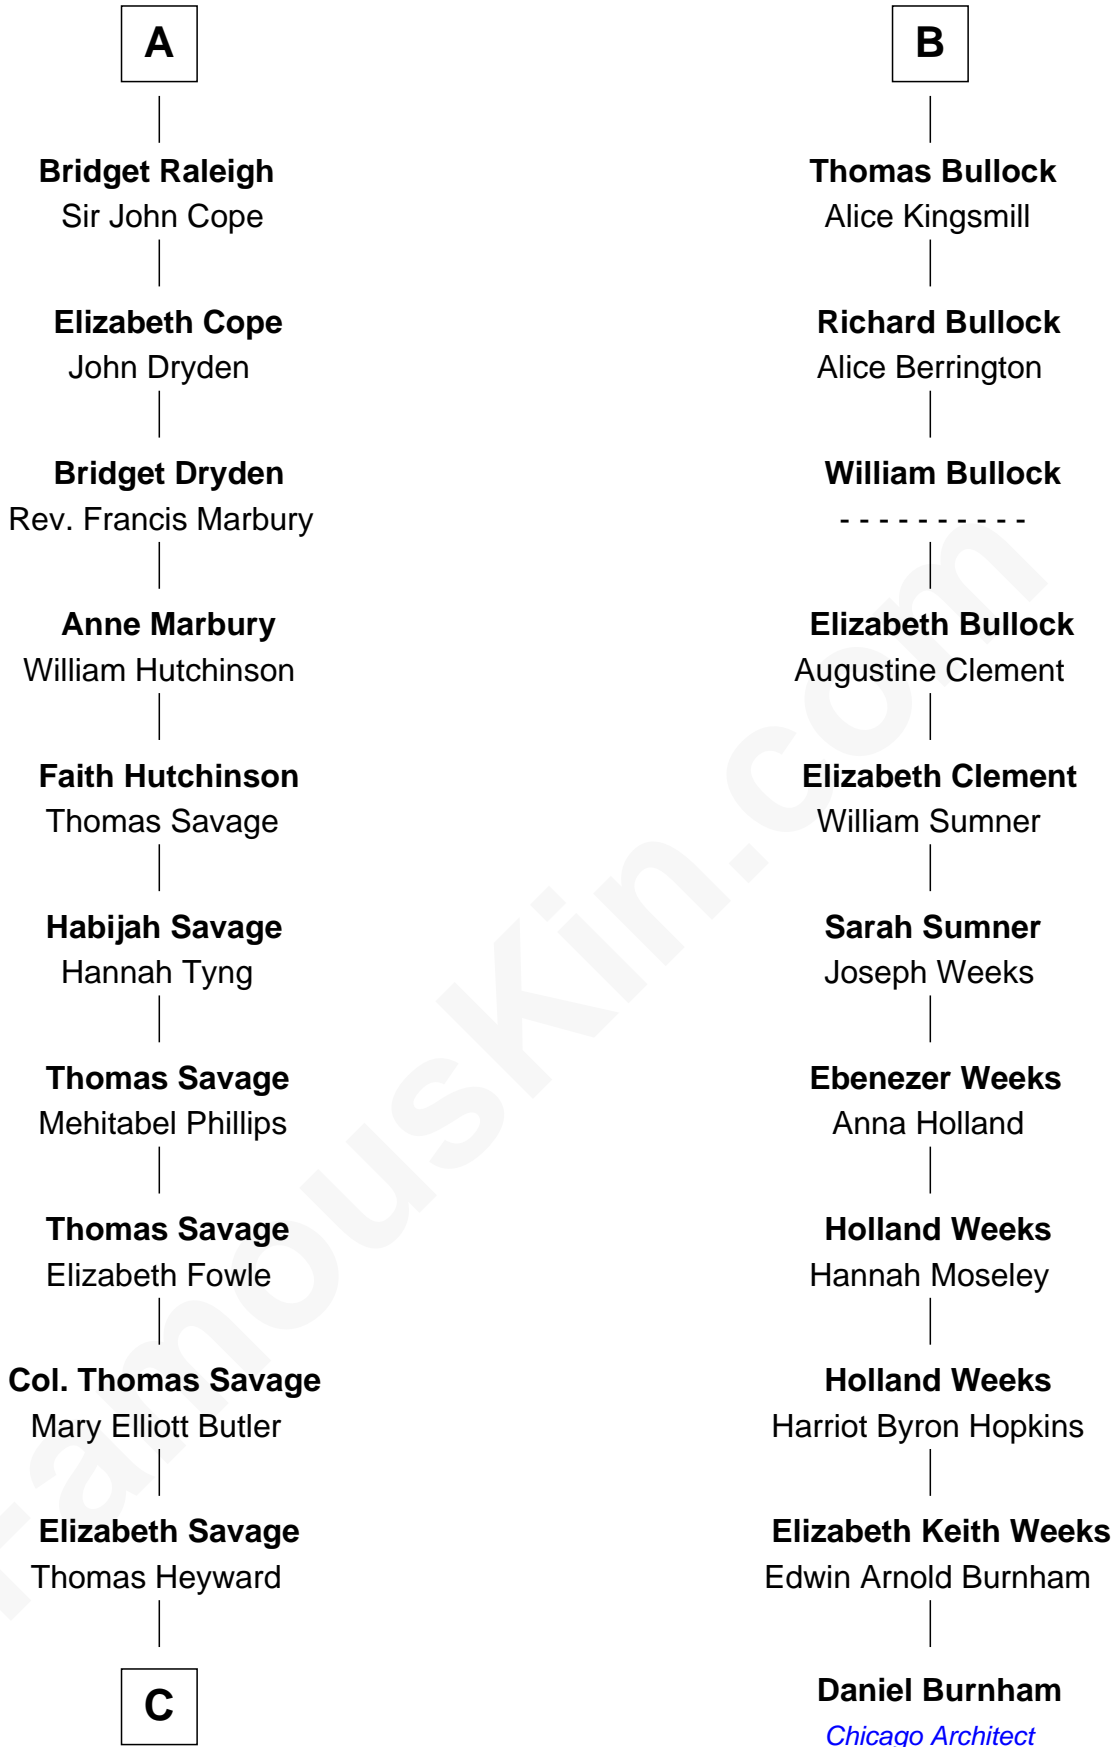

FamousKin.com

Relationship Chart of

DuBose Heyward

Author of Porgy (Porgy & Bess)

17th cousin 4 times removed of

Daniel Burnham

World's Columbian Expo Architect

Hugh le Despencer

Isabel le Despencer

Richard Fitzalan

Sir Edmund Fitzalan

Sibyl de Montagu

Philippe Fitzalan

Sir Richard Sergeaux

Alice Sergeaux

Sir Richard de Vere

Sir John de Vere

Elizabeth Howard

Joan de Vere

Sir William Norreys

Margaret Norreys

Gilbert Bullock

B

C

—
Thomas Heyward
Ann Eliza Cuthbert

—
Thomas Savage Heyward
Georgianna Hasell

—
Thomas Savage Heyward
Louisa Watkins

—
Edwin Watkins Heyward
Jane Screven DuBose

—
DuBose Heyward
American Novelist

FamousKin.com