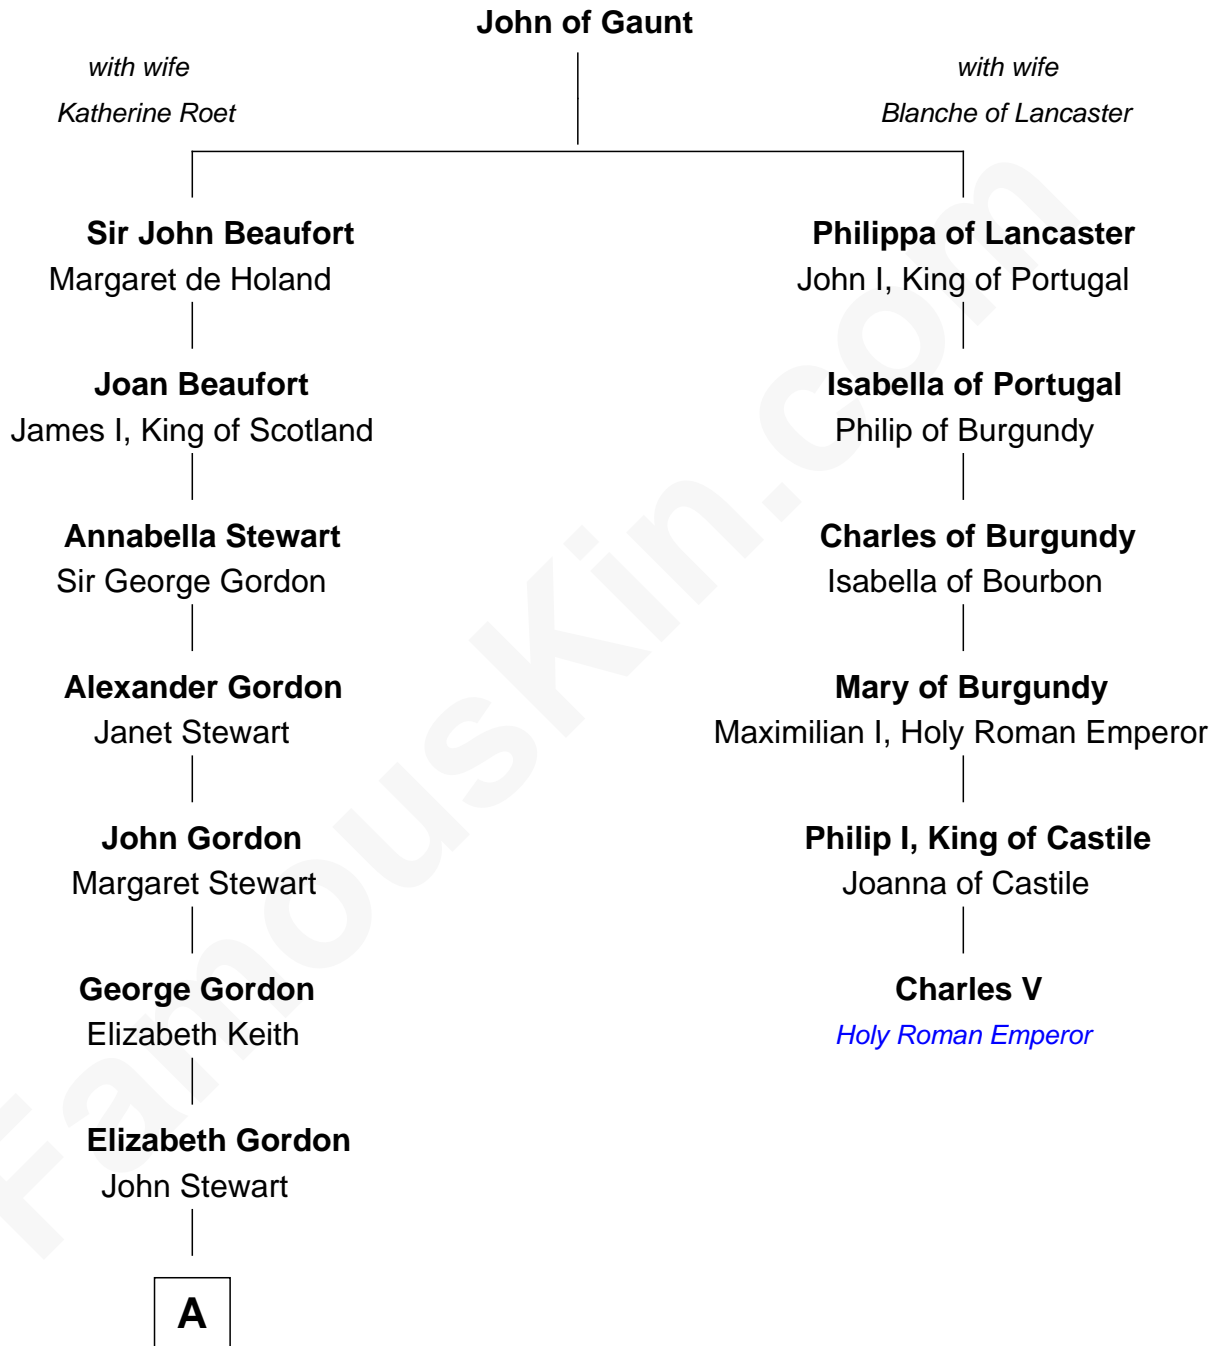

## Relationship Chart of

### DuBose Heyward

*Author of Porgy (Porgy & Bess)*

5th cousin 13 times removed of

### Charles V

*Holy Roman Emperor*

**B**

Edwin Watkins Heyward

Jane Screven DuBose

DuBose Heyward

*American Novelist*

FamousKin.com