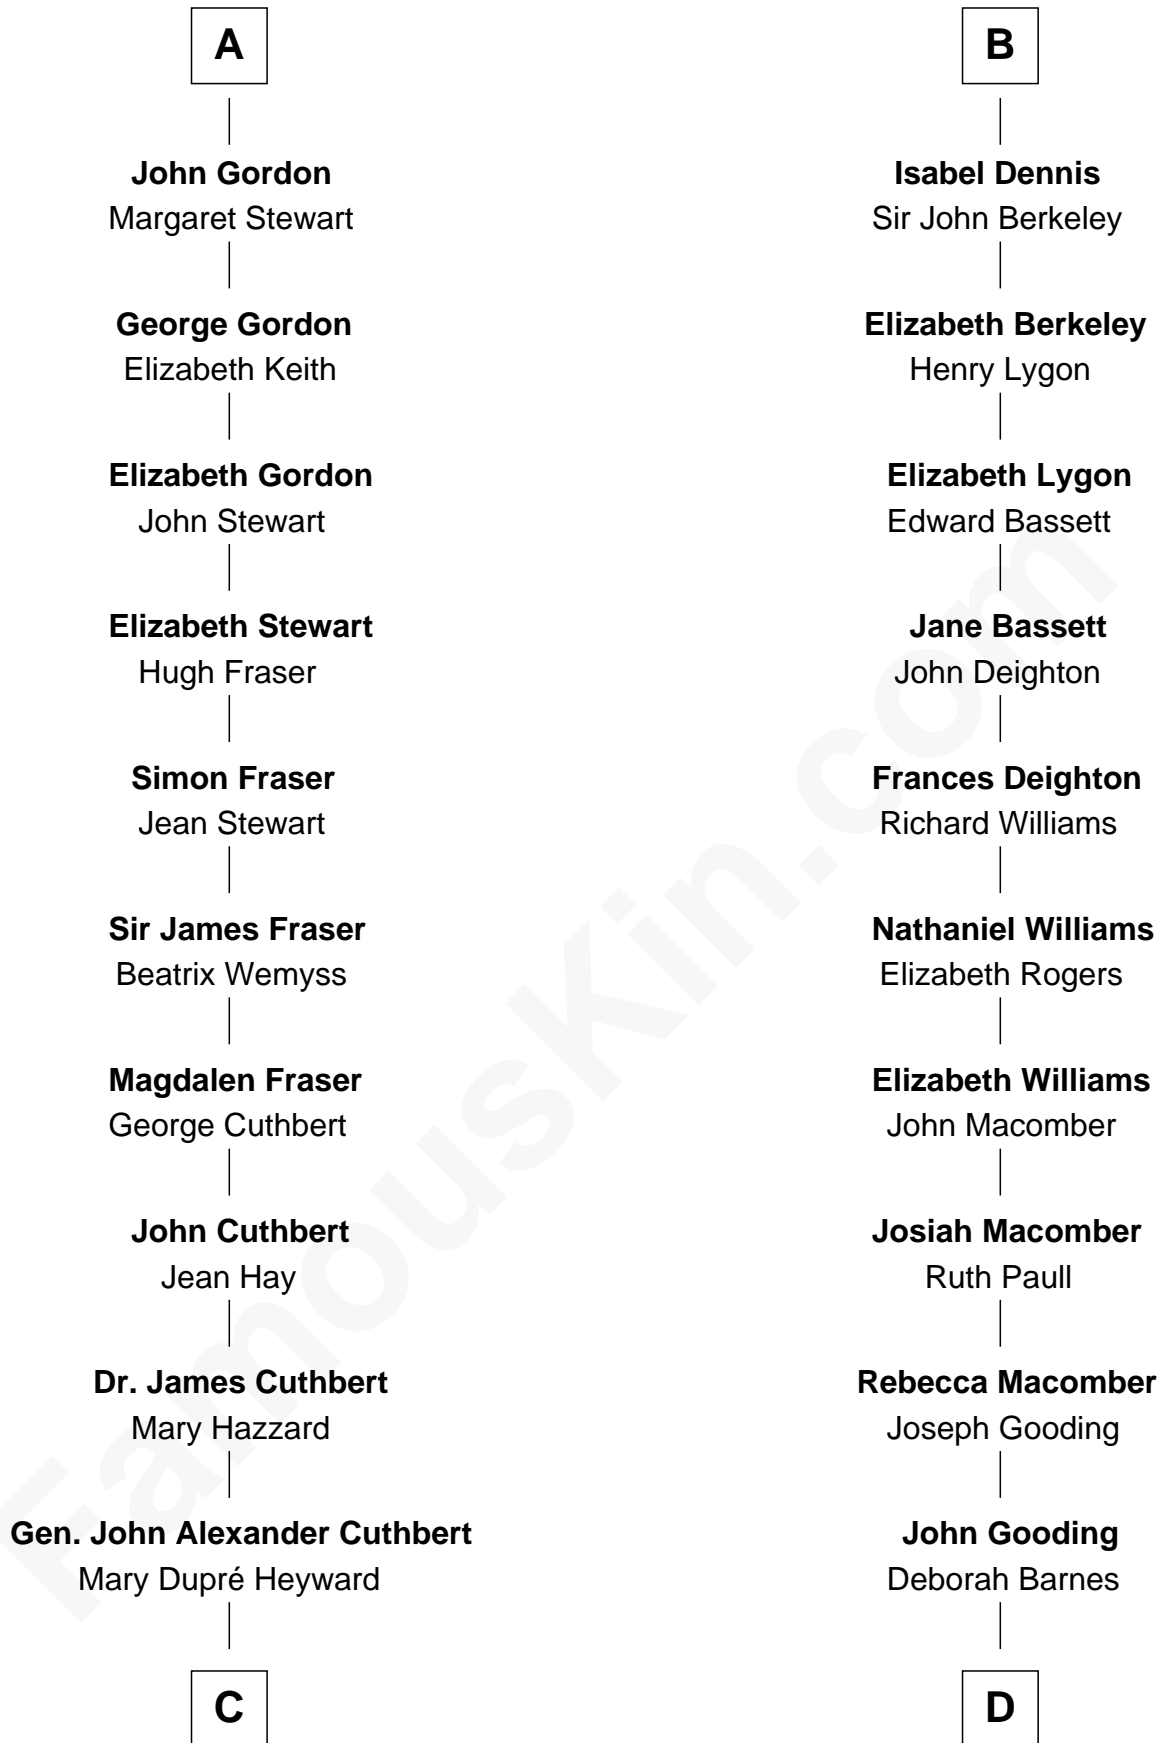

## Relationship Chart of DuBose Heyward

*Author of Porgy (Porgy & Bess)*

19th cousin 2 times removed of

**Mary Winthrop Gooding**

*Prolific Mayflower Descendant*

**C**

**Ann Eliza Cuthbert**  
Thomas Heyward

**Thomas Savage Heyward**  
Georgianna Hasell

**Thomas Savage Heyward**  
Louisa Watkins

**Edwin Watkins Heyward**  
Jane Screven DuBose

**DuBose Heyward**  
*American Novelist*

**D**

**Benjamin Barnes Gooding**  
Harriet Goodwin