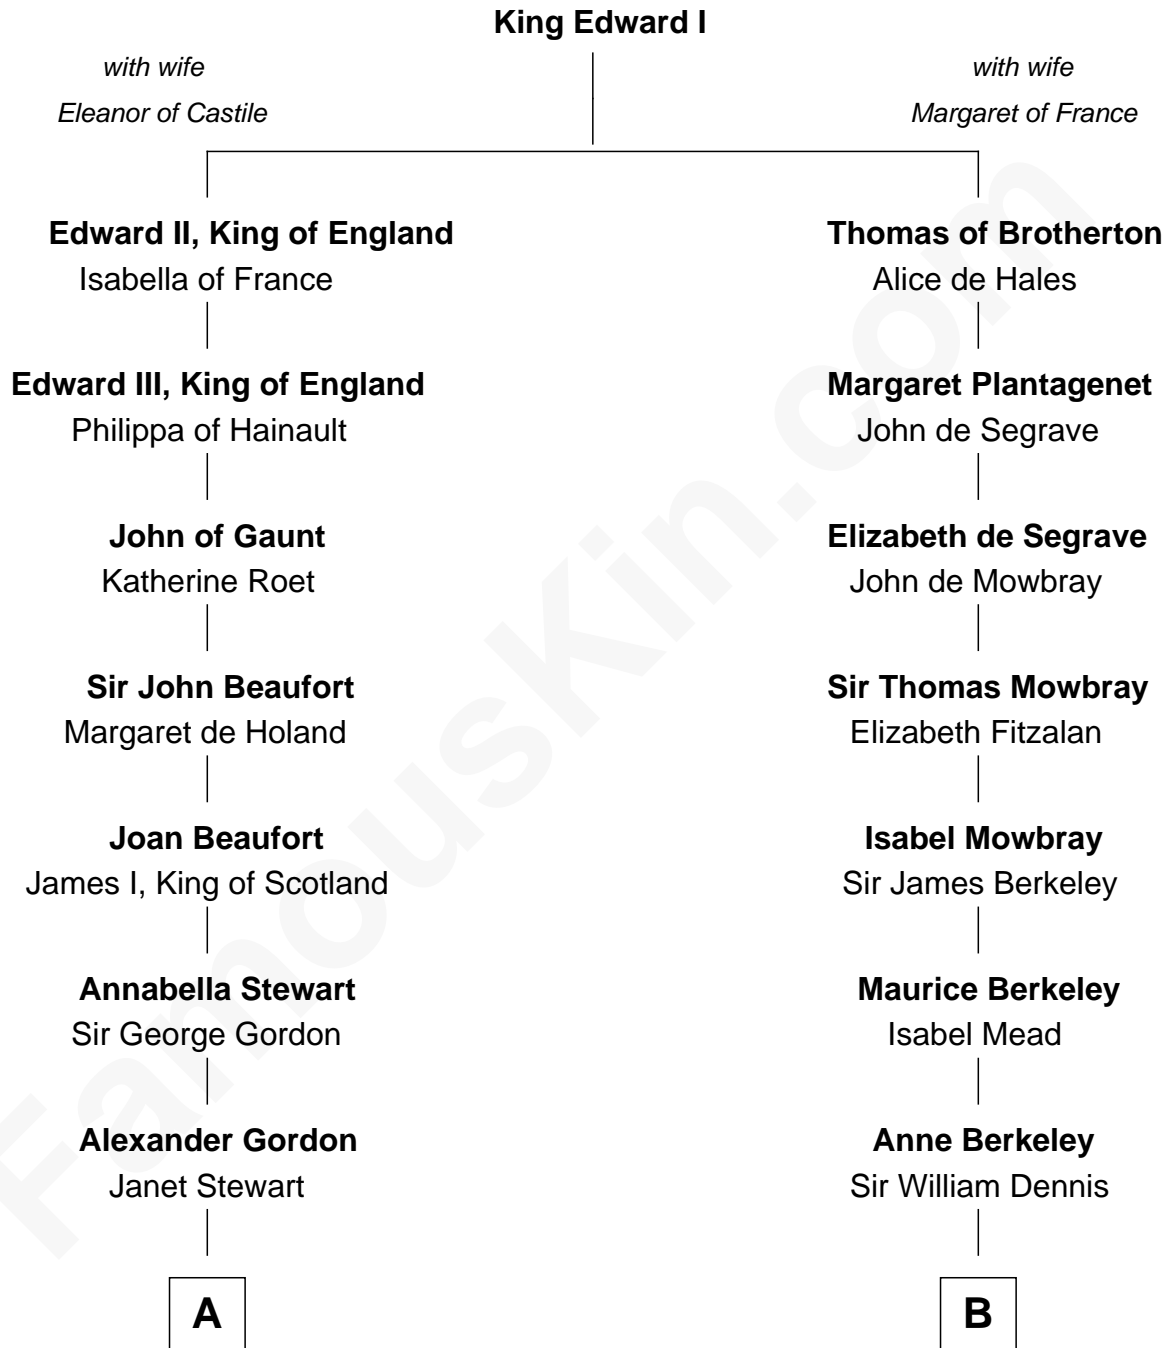

# FamousKin.com

## Relationship Chart of DuBose Heyward

*Author of Porgy (Porgy & Bess)*

19th cousin 2 times removed of

**Mary Winthrop Gooding**

*Prolific Mayflower Descendant*

**C**

**Ann Eliza Cuthbert**  
Thomas Heyward