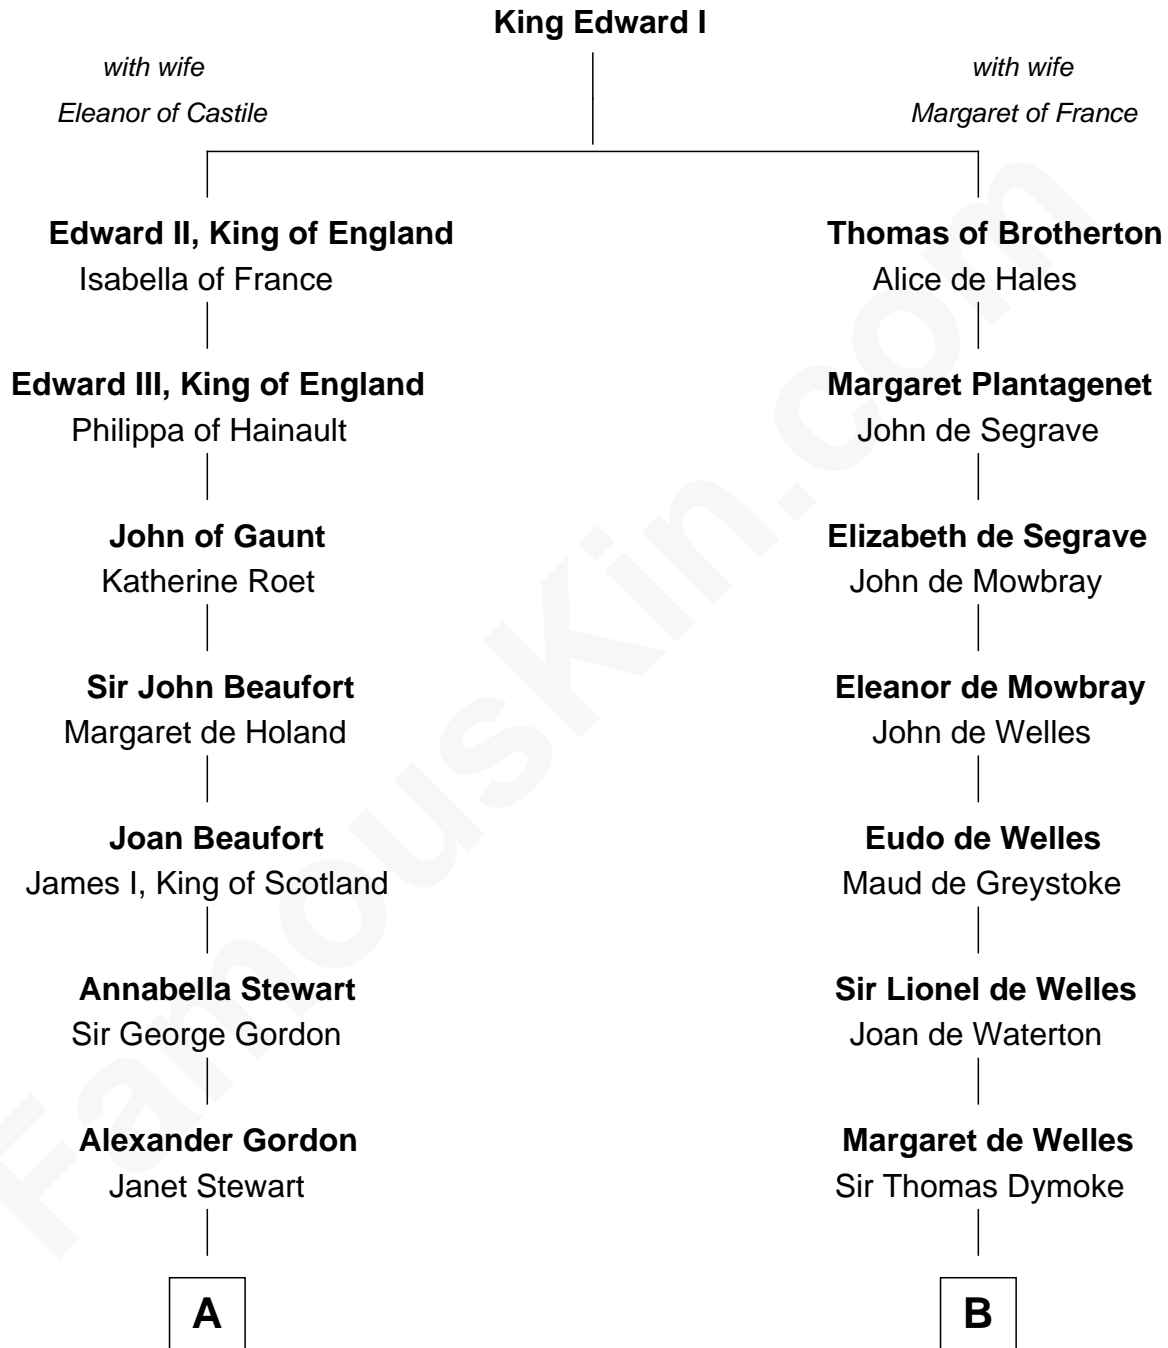

FamousKin.com

Relationship Chart of

DuBose Heyward

Author of Porgy (Porgy & Bess)

20th cousin 1 time removed of

John Fremont Hill

45th Governor of Maine