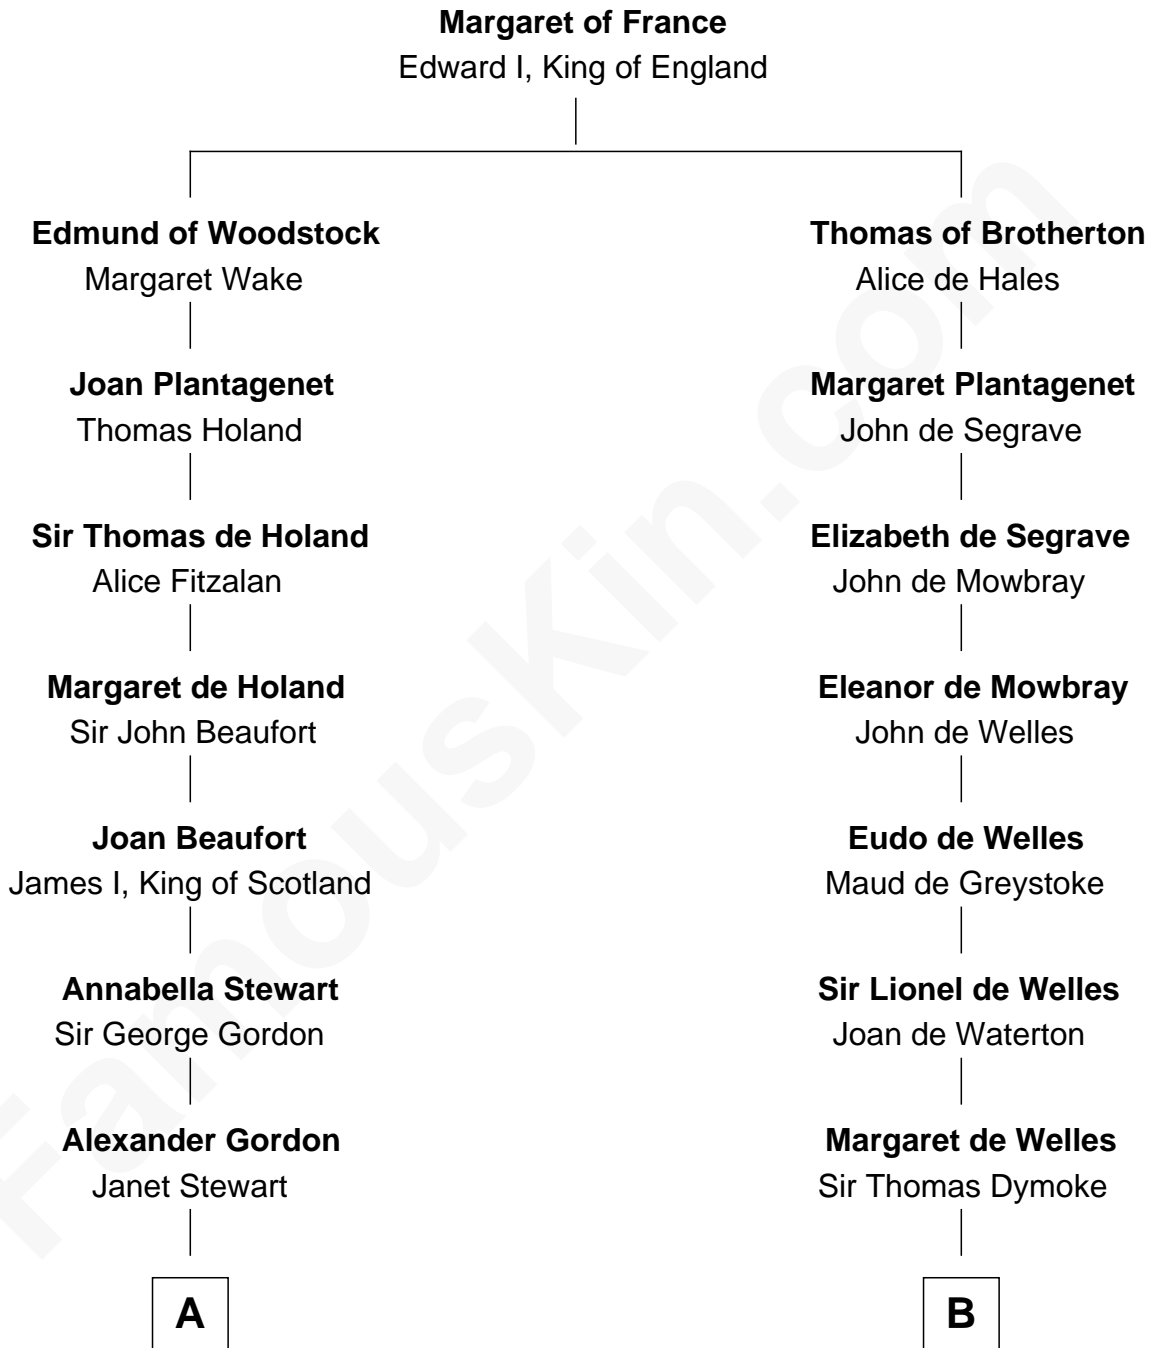

FamousKin.com

Relationship Chart of

DuBose Heyward

Author of Porgy (Porgy & Bess)

20th cousin 1 time removed of

John Fremont Hill

45th Governor of Maine

C

Ann Eliza Cuthbert

Thomas Heyward

Thomas Savage Heyward

Georgianna Hasell

Thomas Savage Heyward

Louisa Watkins

Edwin Watkins Heyward

Jane Screven DuBose