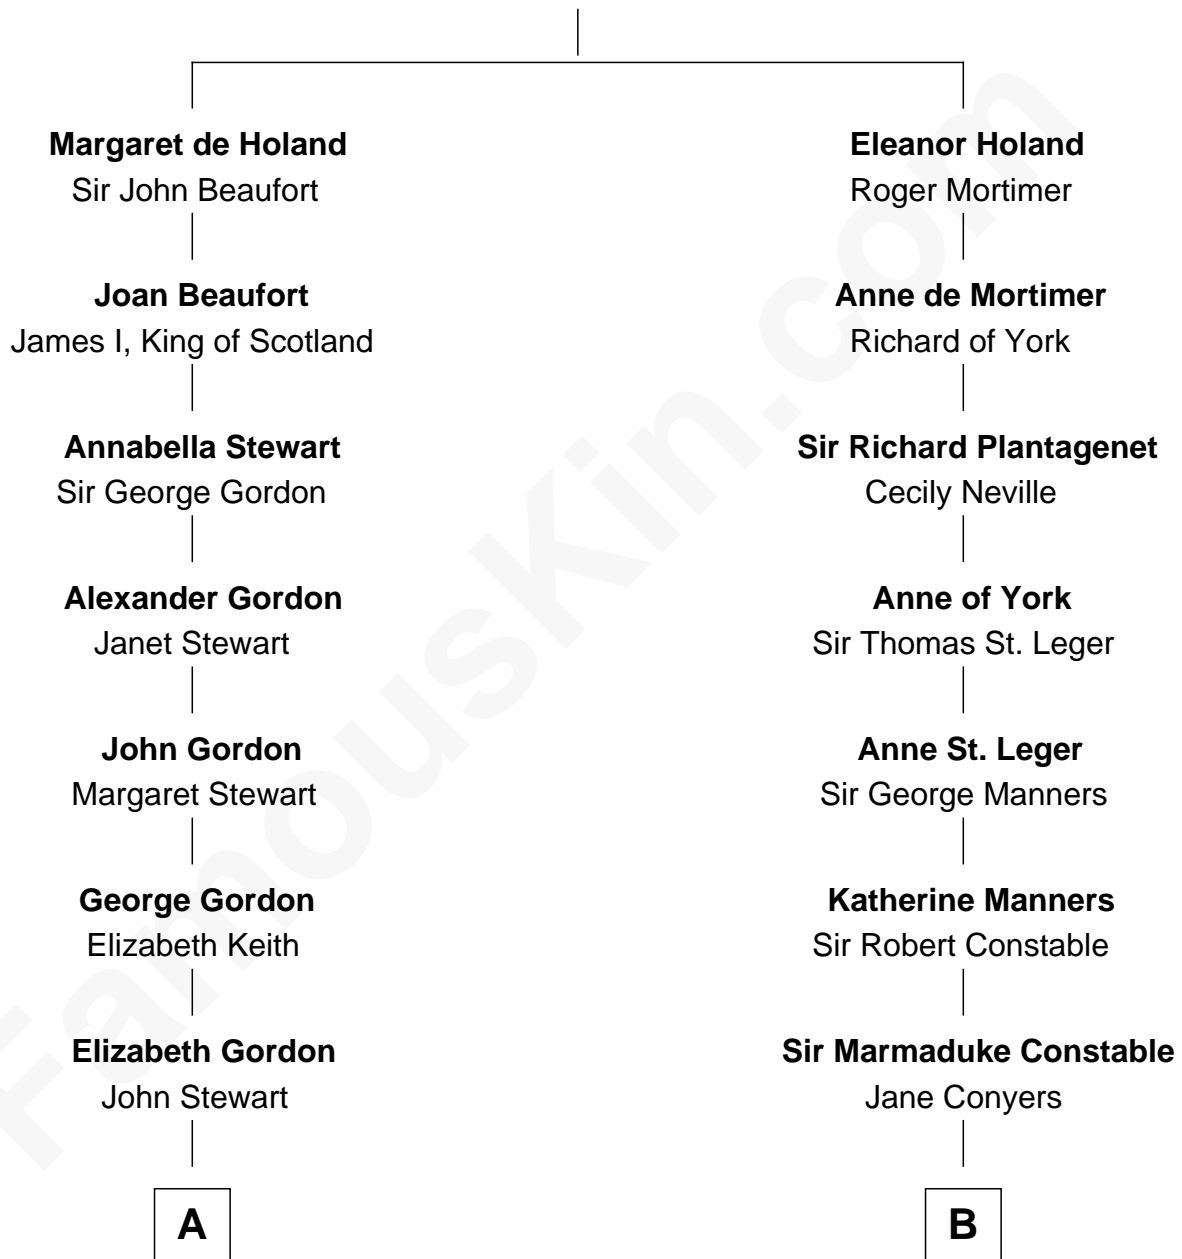

FamousKin.com

Relationship Chart of

DuBose Heyward

Author of Porgy (Porgy & Bess)

18th cousin 2 times removed of

Margot Kidder

TV and Movie Actress

Sir Thomas de Holand

Alice Fitzalan

C

Edwin Watkins Heyward

Jane Screven DuBose

DuBose Heyward

American Novelist

D

Margaret Q. Greeley