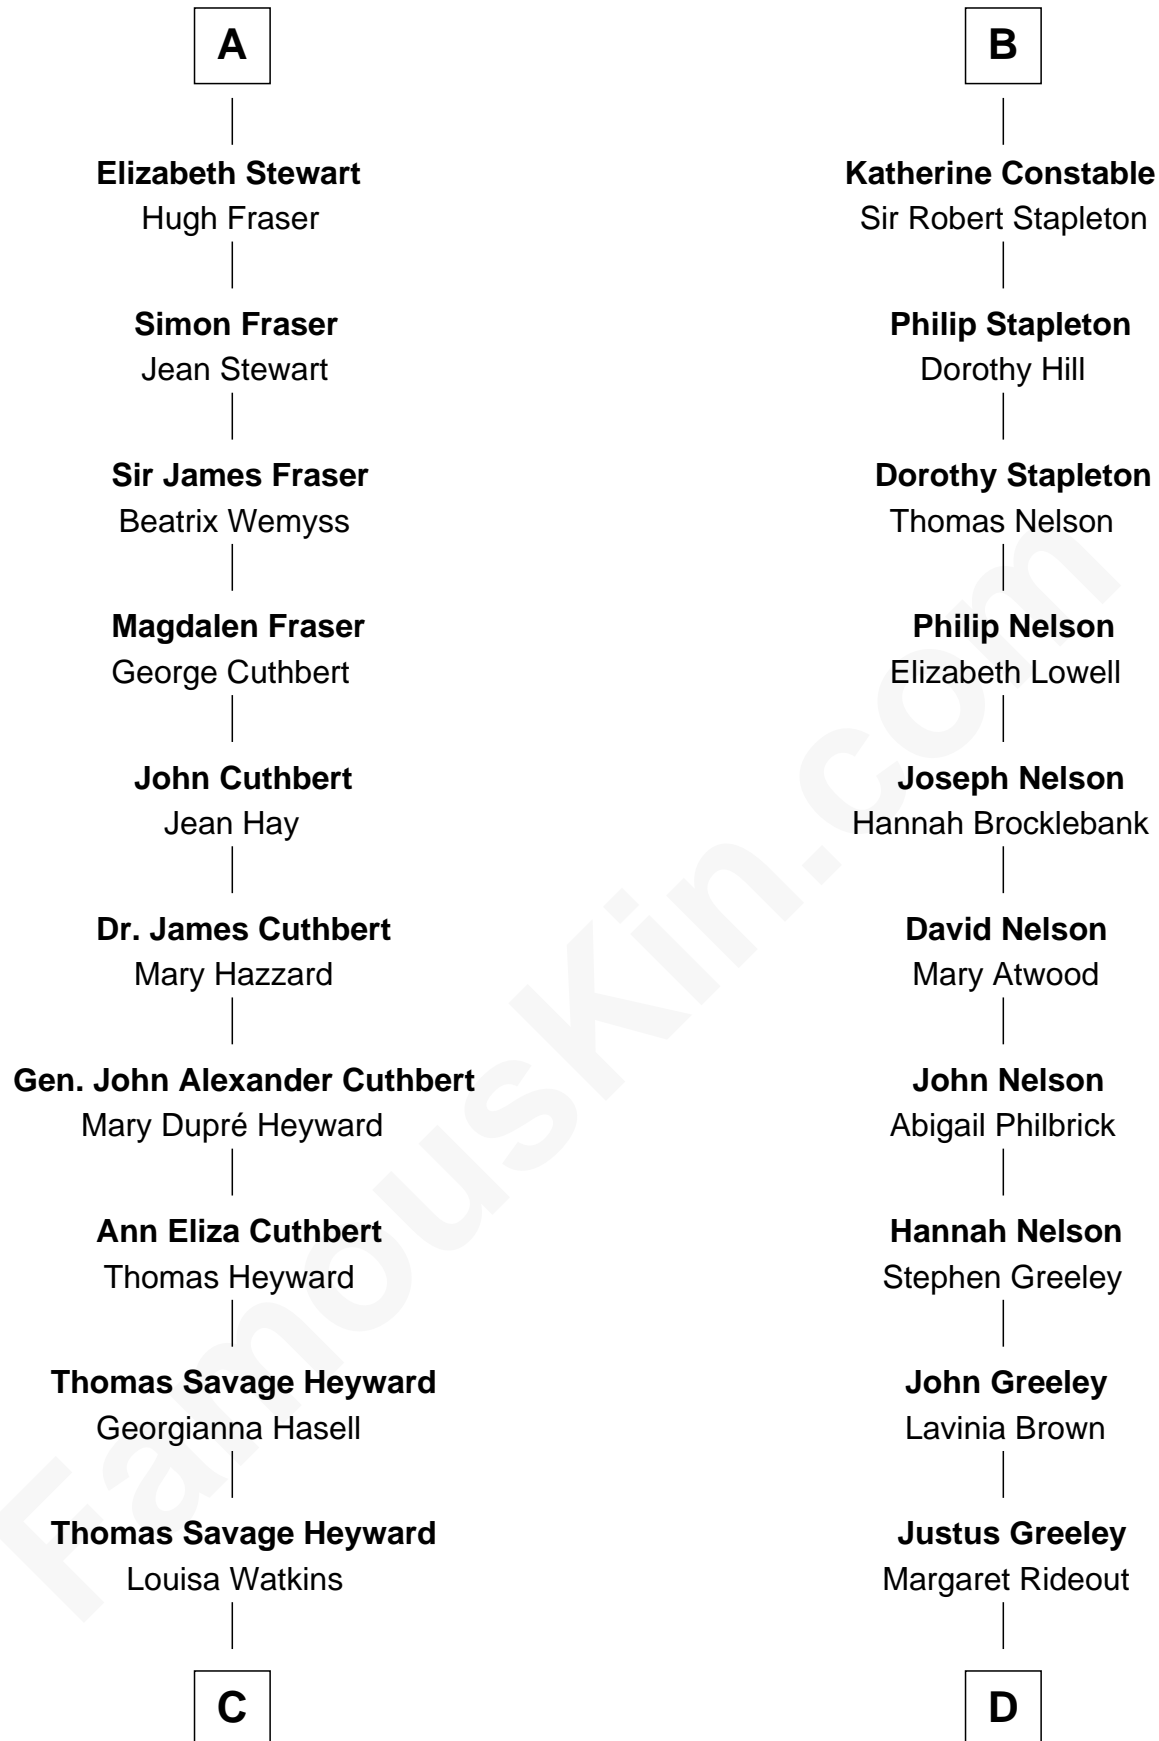

FamousKin.com

Relationship Chart of

DuBose Heyward

Author of Porgy (Porgy & Bess)

18th cousin 2 times removed of

Margot Kidder

TV and Movie Actress

Sir Thomas de Holand

Alice Fitzalan

C

Edwin Watkins Heyward

Jane Screven DuBose

DuBose Heyward

American Novelist

D

Margaret Q. Greeley