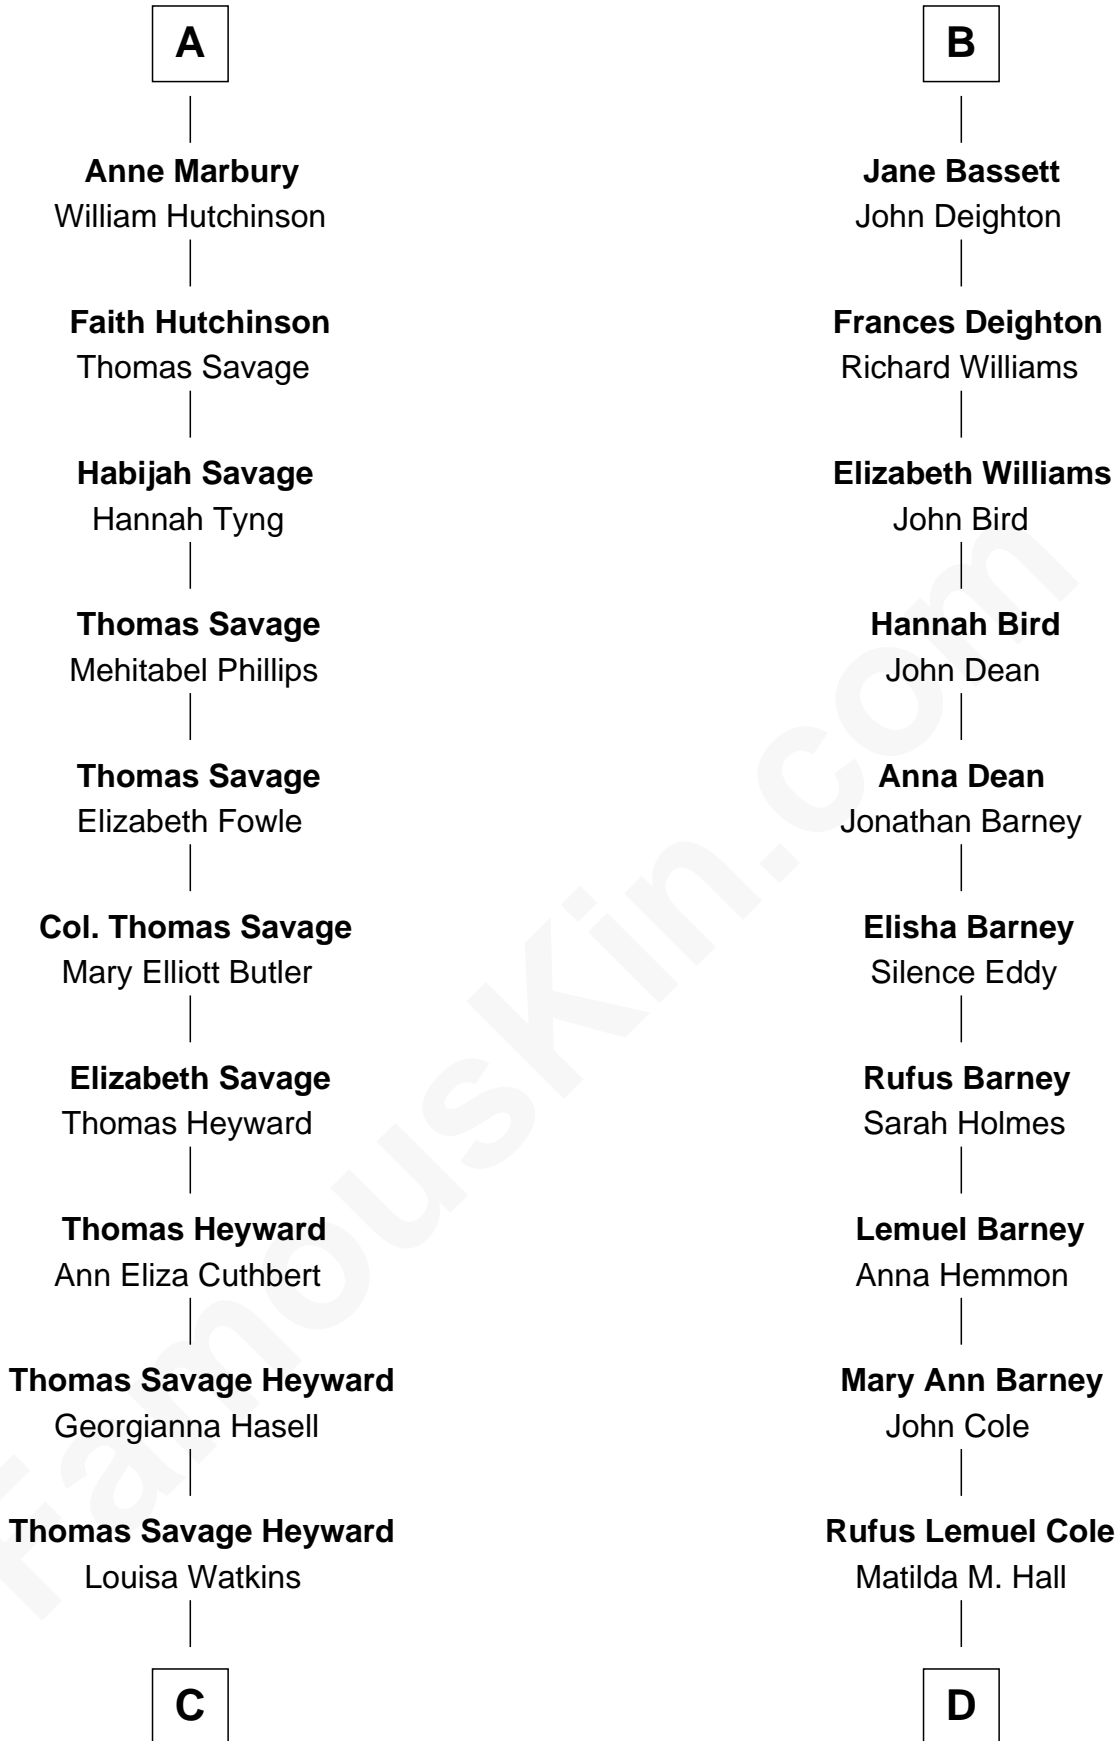

FamousKin.com

Relationship Chart of

DuBose Heyward

Author of Porgy (Porgy & Bess)

18th cousin 2 times removed of

Michael Lookinland

TV Actor

C

Edwin Watkins Heyward

Jane Screven DuBose

DuBose Heyward

American Novelist

D

Nellie M. Cole

John Andrew Lookinland

Orrin Paul Lookinland