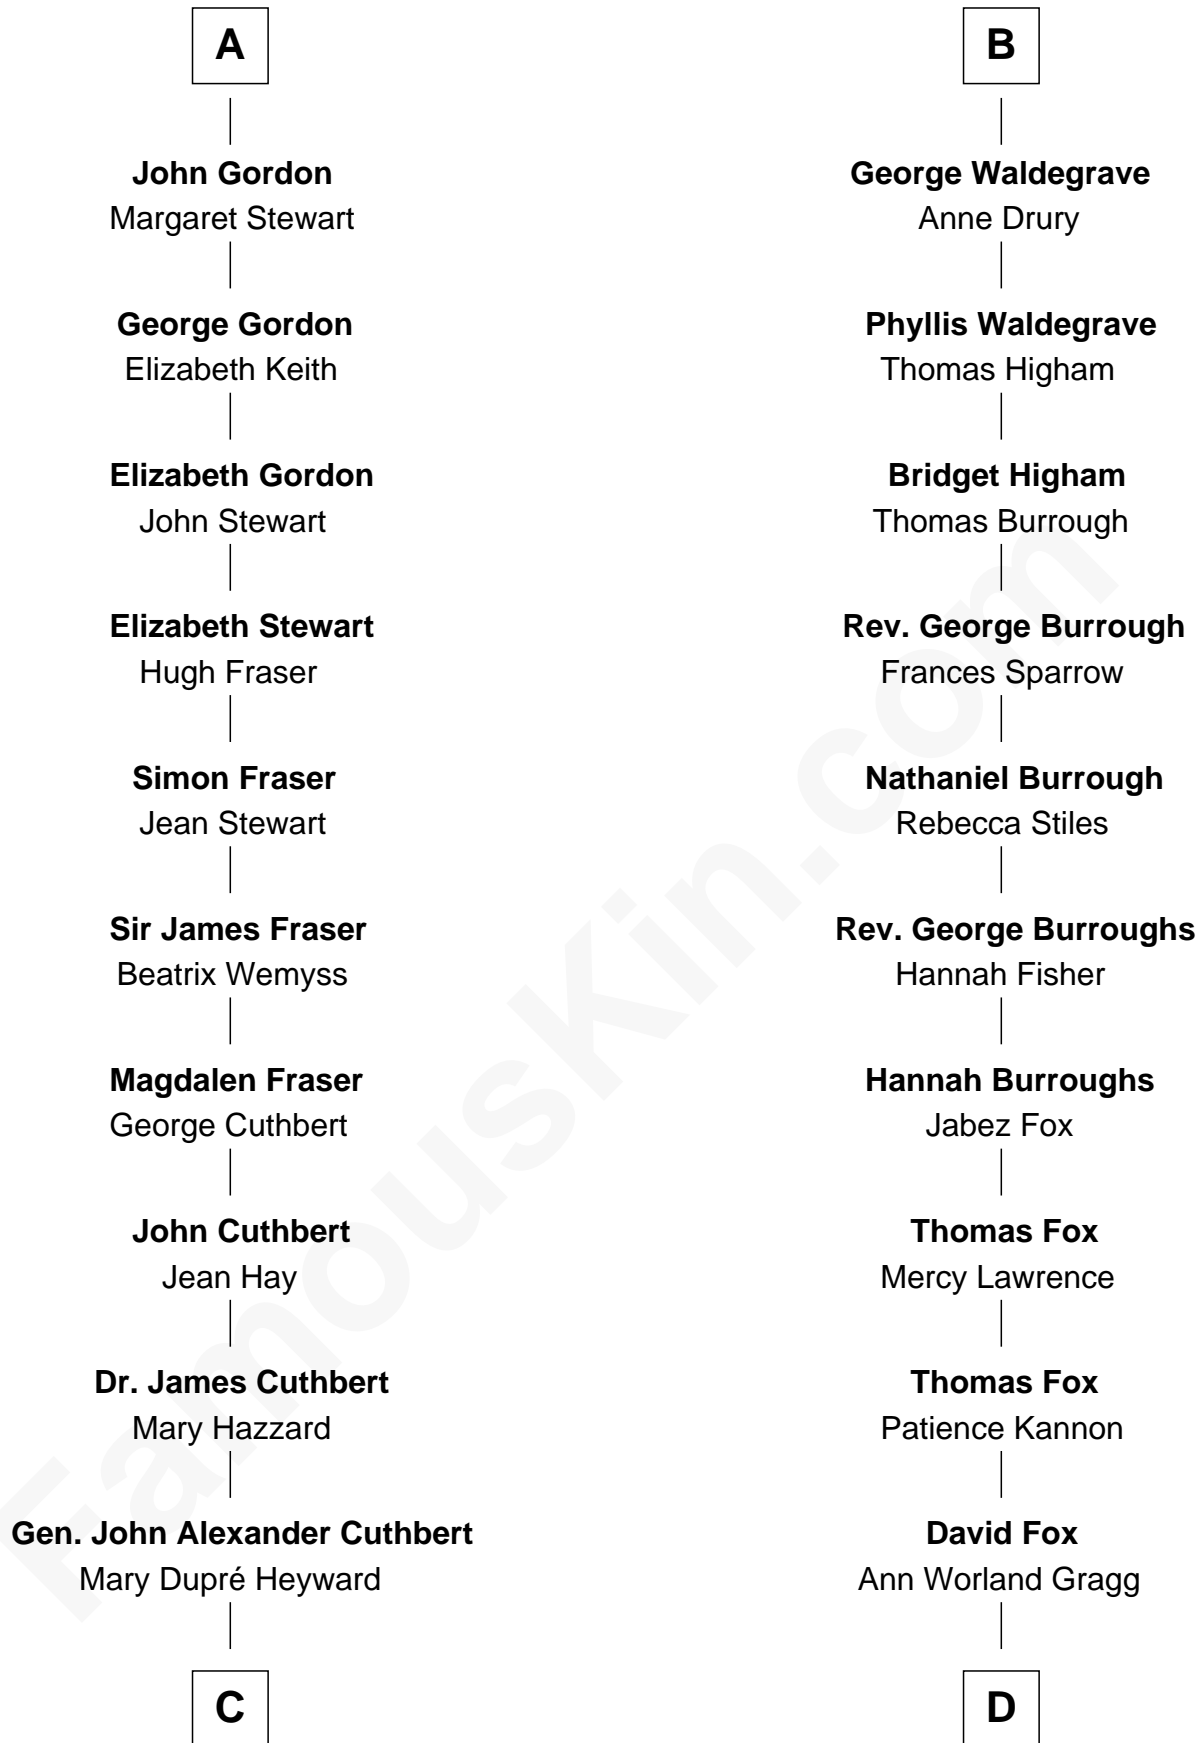

FamousKin.com

Relationship Chart of

DuBose Heyward

Author of Porgy (Porgy & Bess)

21st cousin of

Bob Moore

Co-Founder, Bob's Red Mill

C

Ann Eliza Cuthbert

Thomas Heyward

Thomas Savage Heyward

Georgianna Hasell

Thomas Savage Heyward

Louisa Watkins

Edwin Watkins Heyward

Jane Screven DuBose