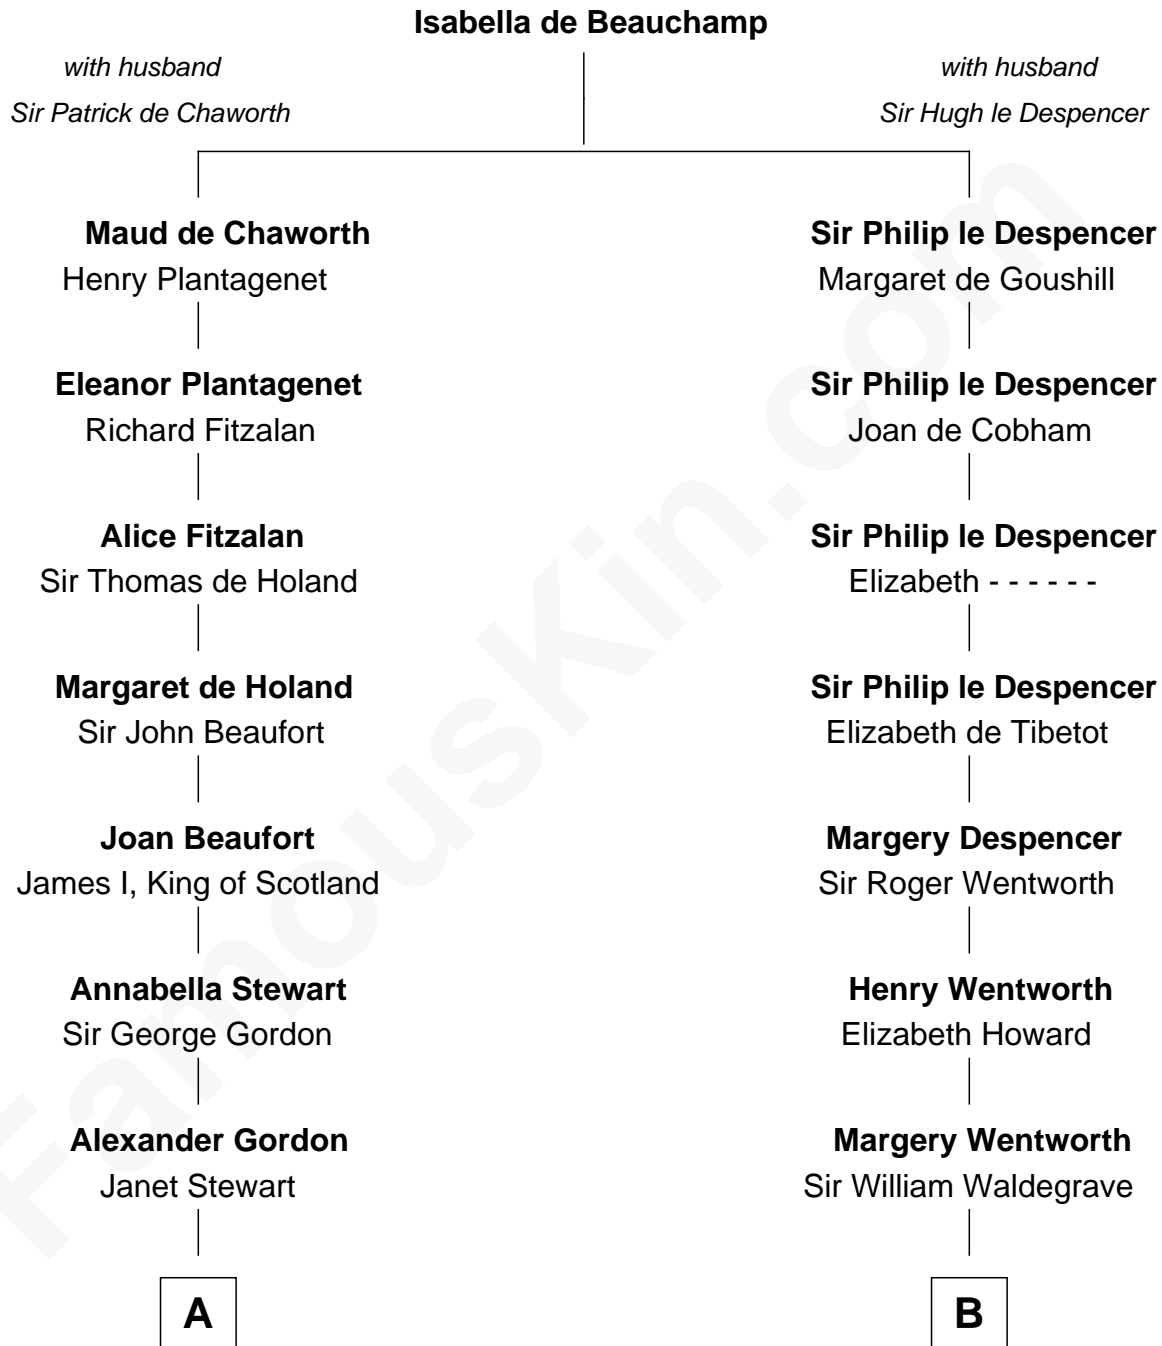

FamousKin.com

Relationship Chart of

DuBose Heyward

Author of Porgy (Porgy & Bess)

21st cousin of

Bob Moore

Co-Founder, Bob's Red Mill

C

Ann Eliza Cuthbert

Thomas Heyward

Thomas Savage Heyward

Georgianna Hasell

Thomas Savage Heyward

Louisa Watkins

Edwin Watkins Heyward

Jane Screven DuBose

DuBose Heyward

American Novelist

D

Morris Fox

Sarah A. Smith

Violette Fox

Daniel Francis Learnard

Clinton Morris Learnard

Gertrude Maud Yost

Doris Dell Learnard

Kenneth Earl Moore

Bob Moore

Co-Founder, Bob's Red Mill