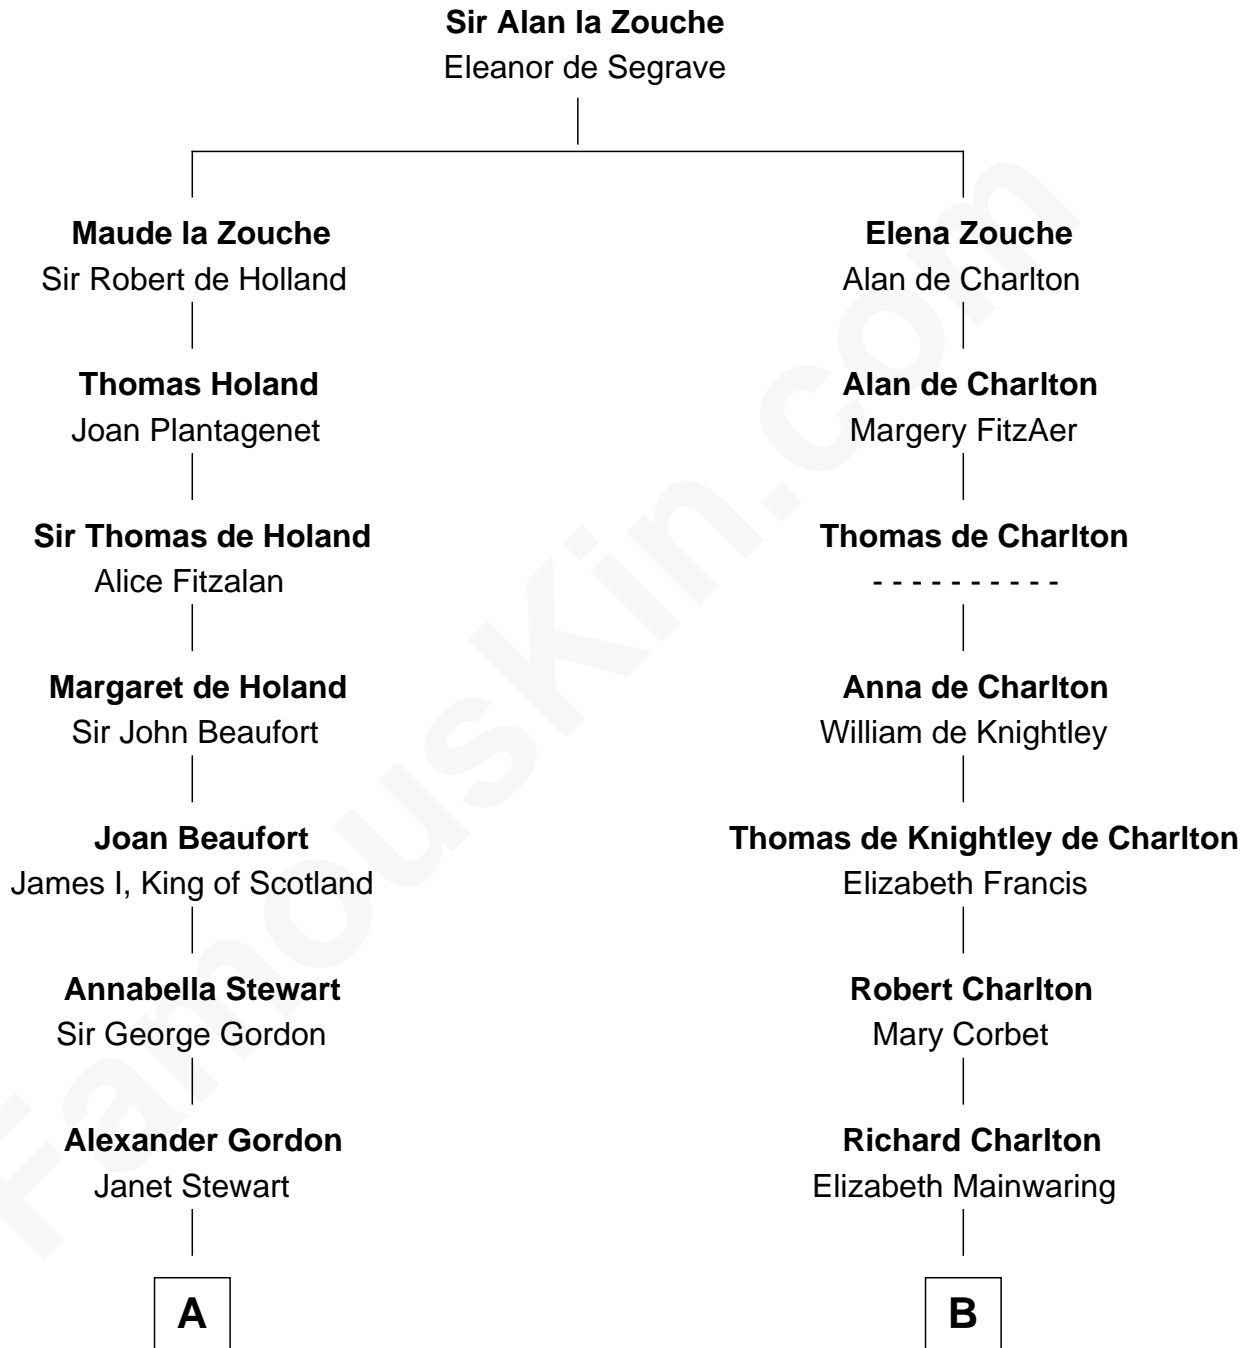

## Relationship Chart of

### DuBose Heyward

Author of *Porgy* (*Porgy & Bess*)

11th cousin 10 times removed of

**Rev. John Whittingham**

(c1616 - 1639) Great Migration Immigrant 1637

**C**

**Ann Eliza Cuthbert**

Thomas Heyward