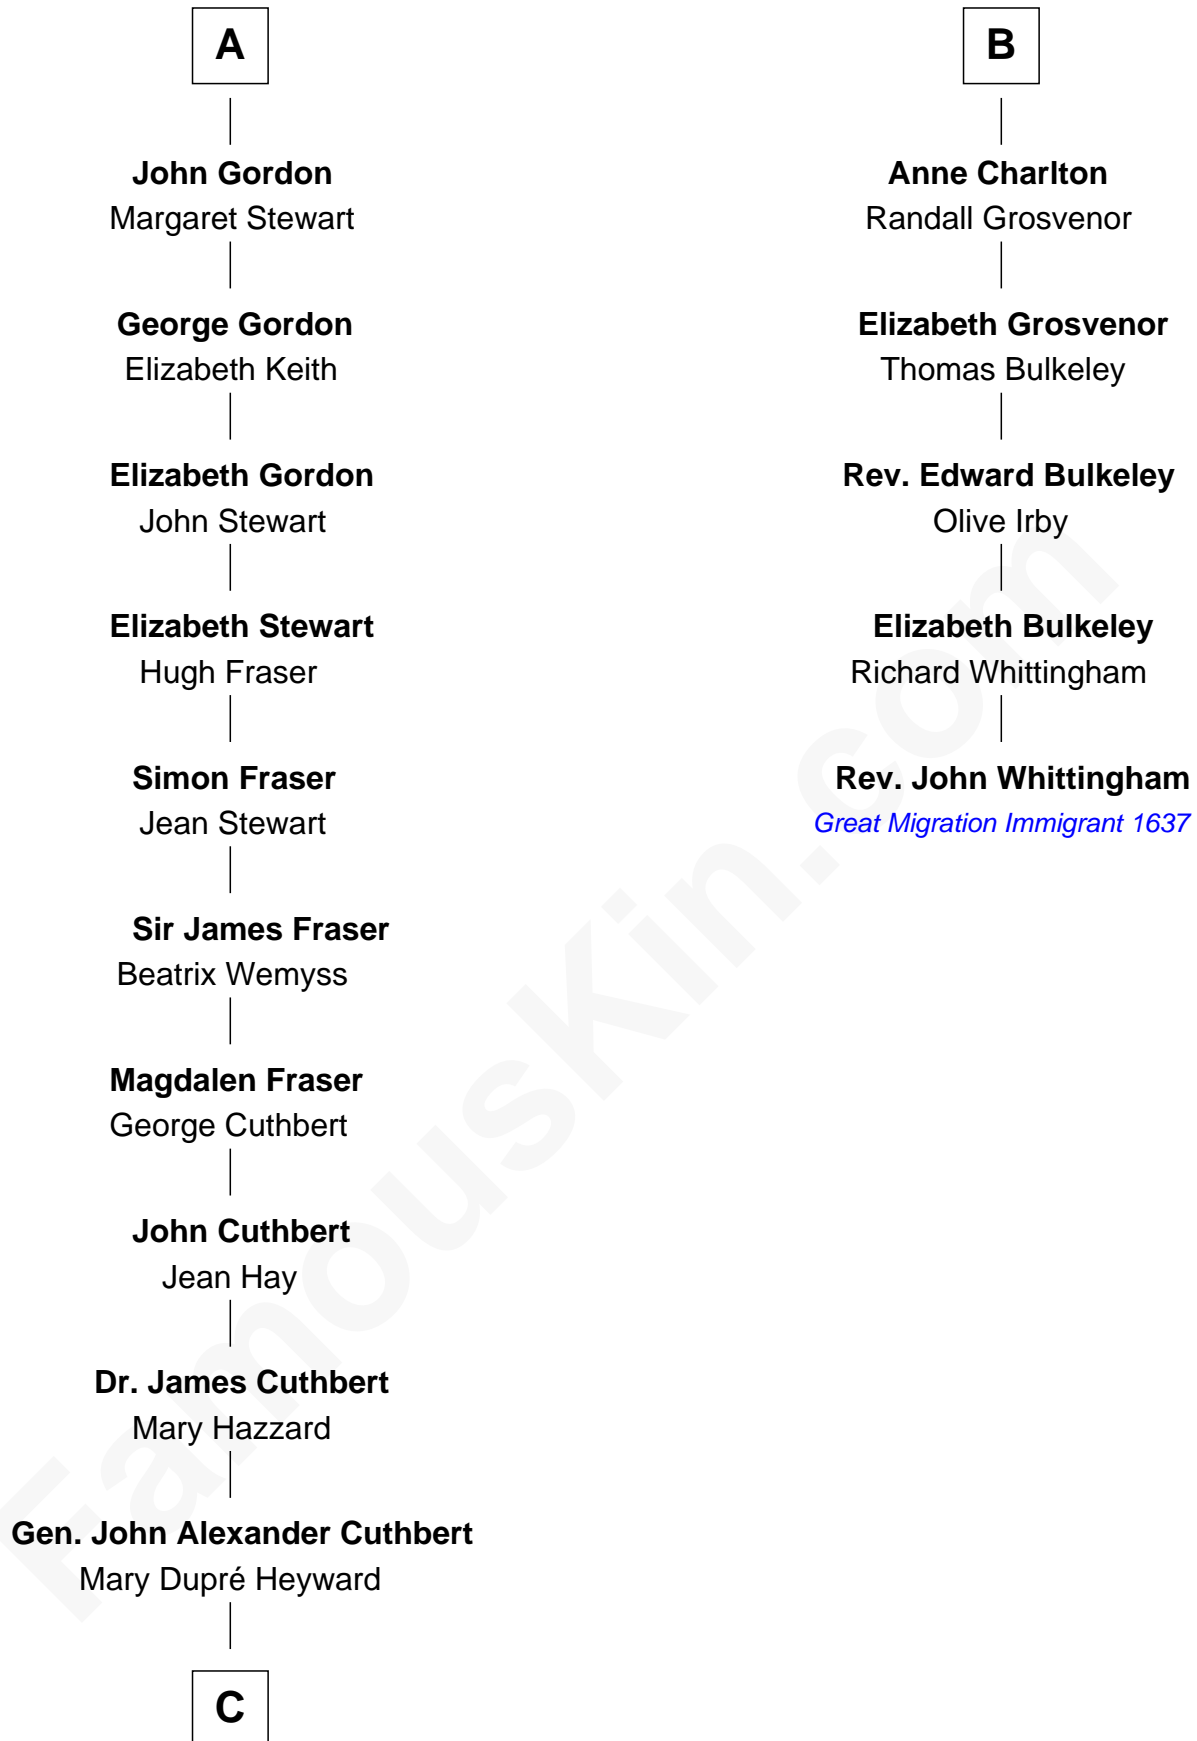

## Relationship Chart of

### DuBose Heyward

Author of *Porgy* (*Porgy & Bess*)

11th cousin 10 times removed of

**Rev. John Whittingham**

(c1616 - 1639) Great Migration Immigrant 1637

**C**

**Ann Eliza Cuthbert**

Thomas Heyward

**Thomas Savage Heyward**

Georgianna Hasell

**Thomas Savage Heyward**

Louisa Watkins

**Edwin Watkins Heyward**

Jane Screven DuBose

**DuBose Heyward**

*American Novelist*