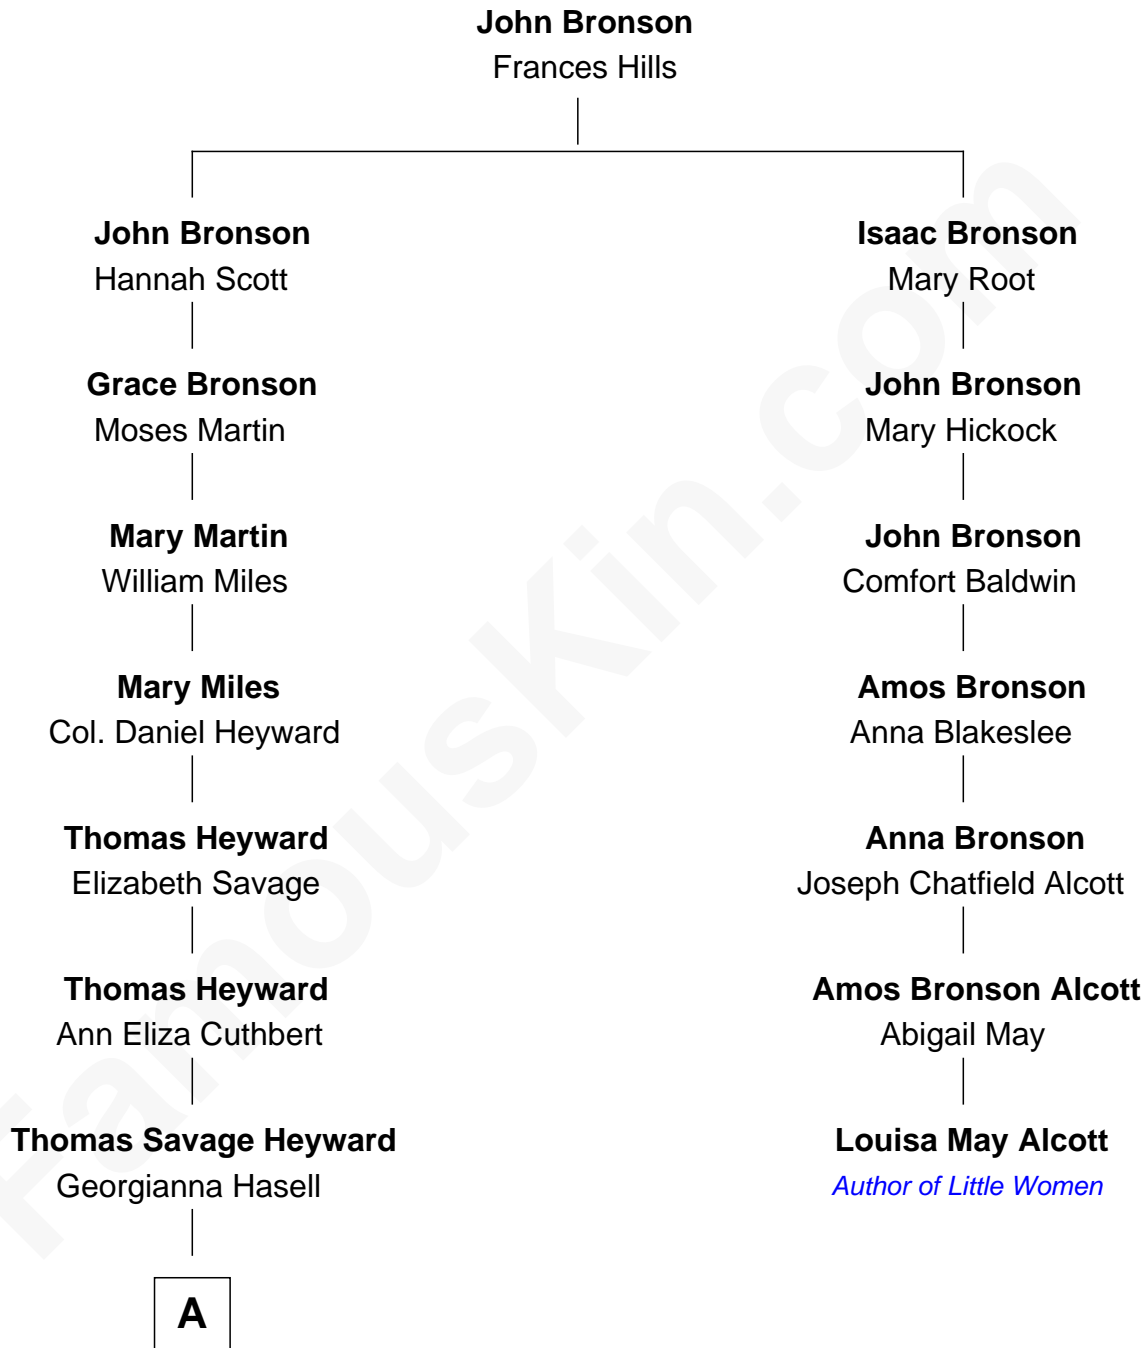

## Relationship Chart of

### DuBose Heyward

*Author of Porgy (Porgy & Bess)*

6th cousin 3 times removed of

### Louisa May Alcott

*Author of Little Women*

**A**

Thomas Savage Heyward

Louisa Watkins

Edwin Watkins Heyward

Jane Screven DuBose

DuBose Heyward