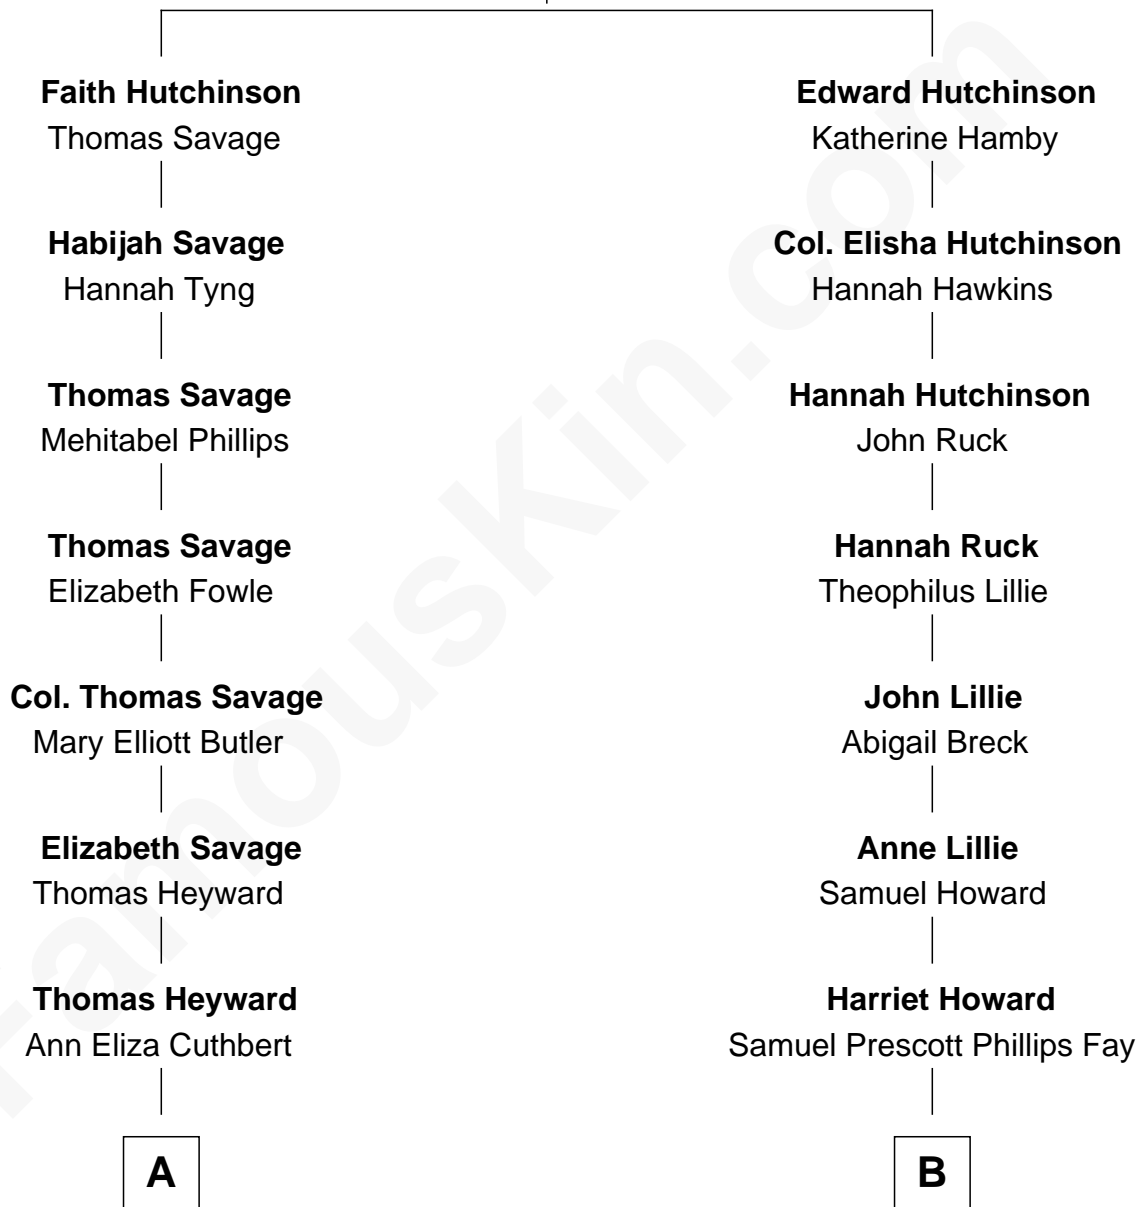

FamousKin.com

Relationship Chart of

DuBose Heyward

Author of Porgy (Porgy & Bess)

10th cousin 1 time removed of

George H. W. Bush

41st U.S. President

William Hutchinson

Anne Marbury

A

Thomas Savage Heyward

Georgianna Hasell

Thomas Savage Heyward

Louisa Watkins

Edwin Watkins Heyward

Jane Screven DuBose

DuBose Heyward

American Novelist

B

Samuel Howard Fay

Susan Montfort Shellman

Harriet Eleanor Fay

Rev. James Smith Bush

Samuel Prescott Bush

Flora Sheldon

Prescott Sheldon Bush

Dorothy Wear Walker

George H. W. Bush

41st U.S. President