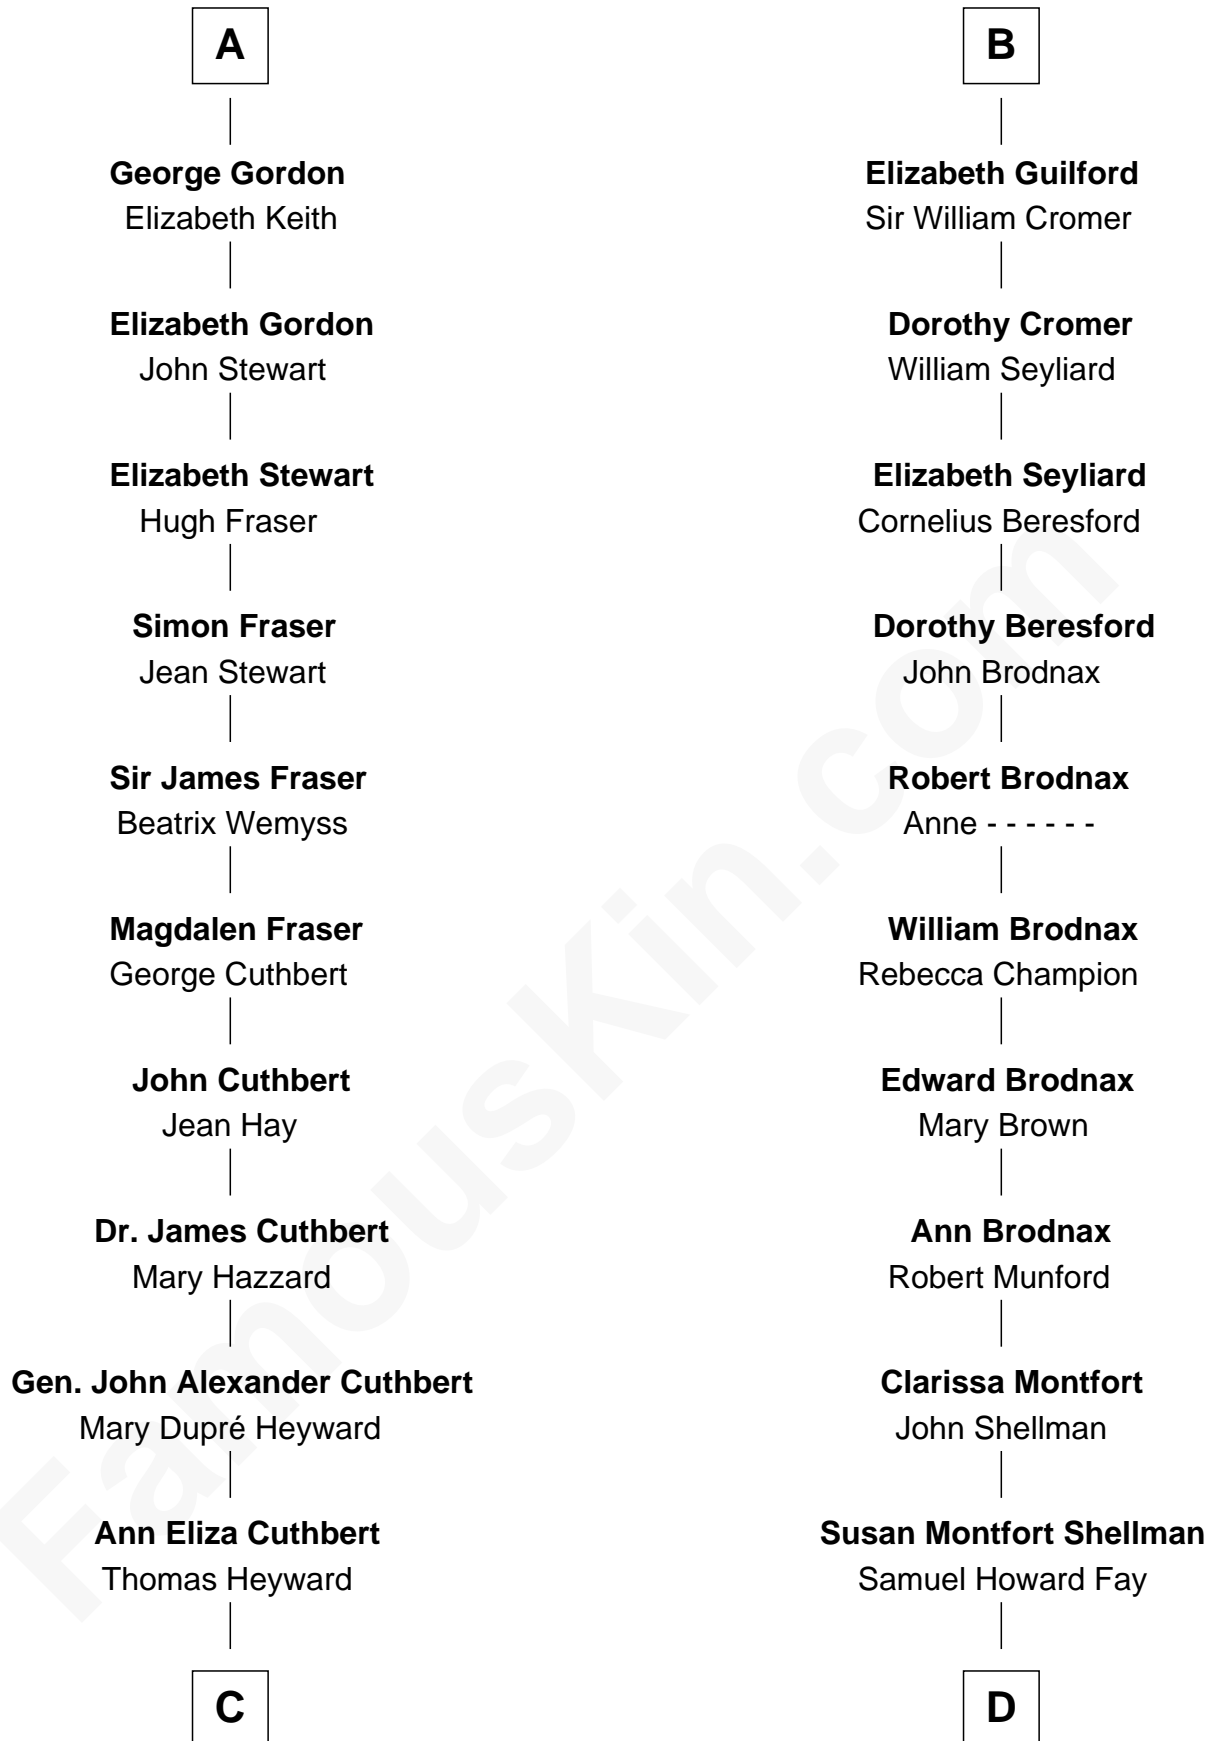

FamousKin.com

Relationship Chart of

DuBose Heyward

Author of Porgy (Porgy & Bess)

20th cousin 1 time removed of

George W. Bush
43rd U.S. President

Sir Robert de Holland
Maude la Zouche

C

Thomas Savage Heyward

Georgianna Hasell

Thomas Savage Heyward

Louisa Watkins

Edwin Watkins Heyward

Jane Screven DuBose

DuBose Heyward

American Novelist

D

Harriet Eleanor Fay

Rev. James Smith Bush

Samuel Prescott Bush

Flora Sheldon

Prescott Sheldon Bush

Dorothy Wear Walker

George Herbert Walker Bush