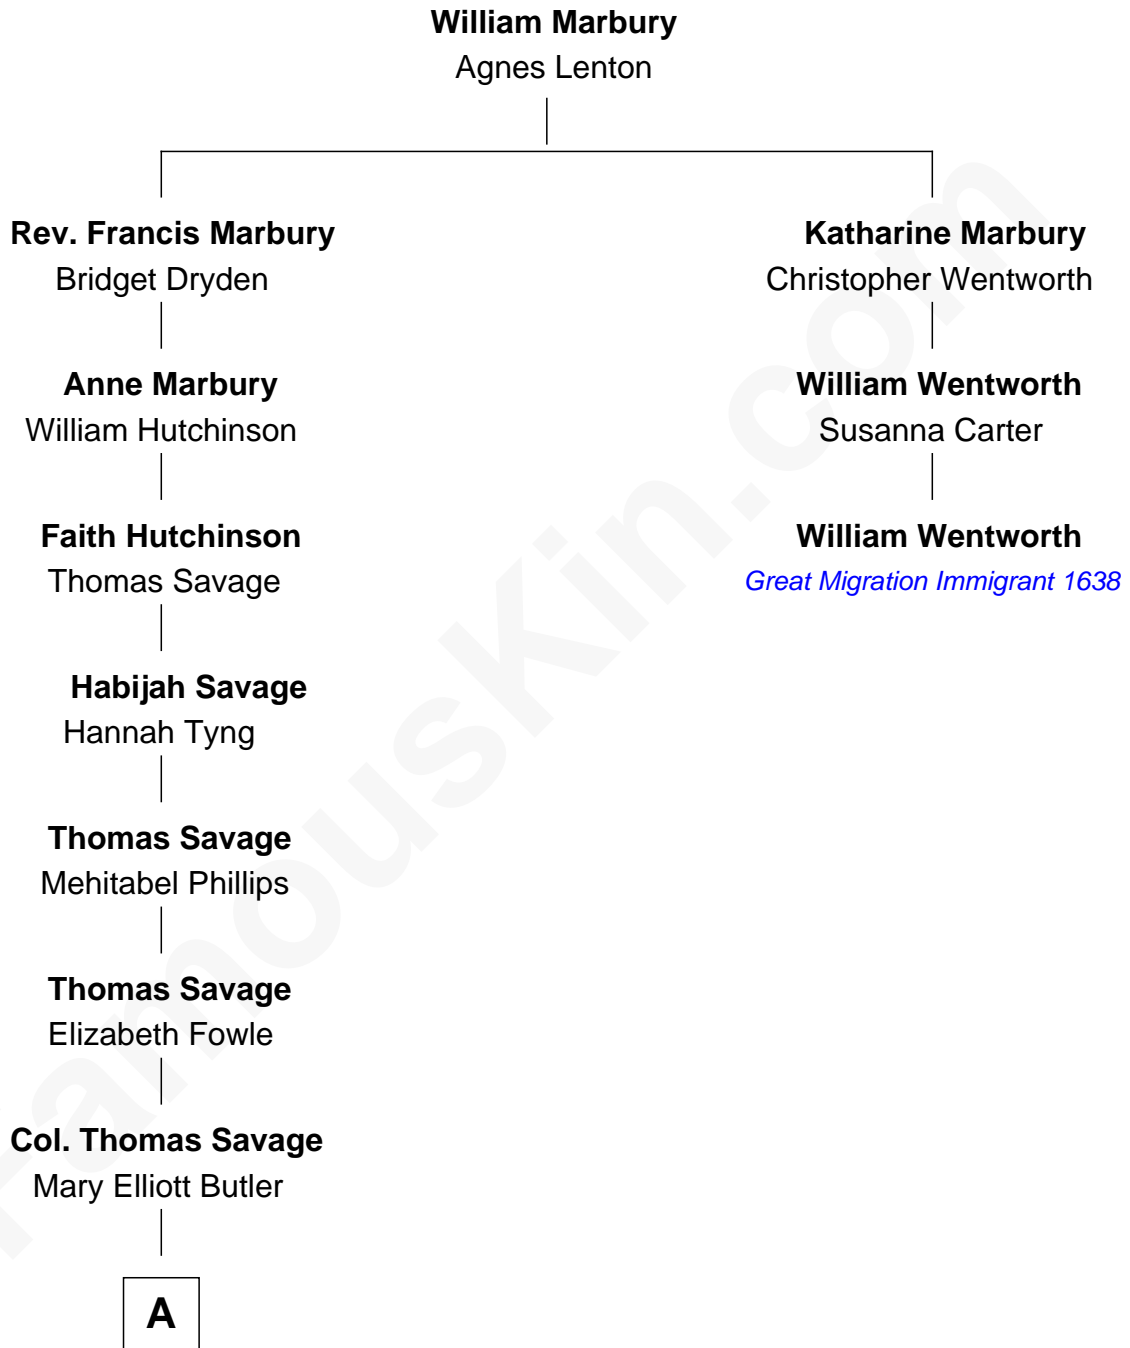

FamousKin.com

Relationship Chart of

DuBose Heyward

Author of *Porgy* (*Porgy & Bess*)

2nd cousin 10 times removed of

William Wentworth

(c1616 - 1696/7) Great Migration Immigrant 1638

A

—
Elizabeth Savage

Thomas Heyward

—
Thomas Heyward

Ann Eliza Cuthbert

—
Thomas Savage Heyward

Georgianna Hasell

—
Thomas Savage Heyward

Louisa Watkins

—
Edwin Watkins Heyward

Jane Screven DuBose

—
DuBose Heyward

American Novelist

FamousKin.com