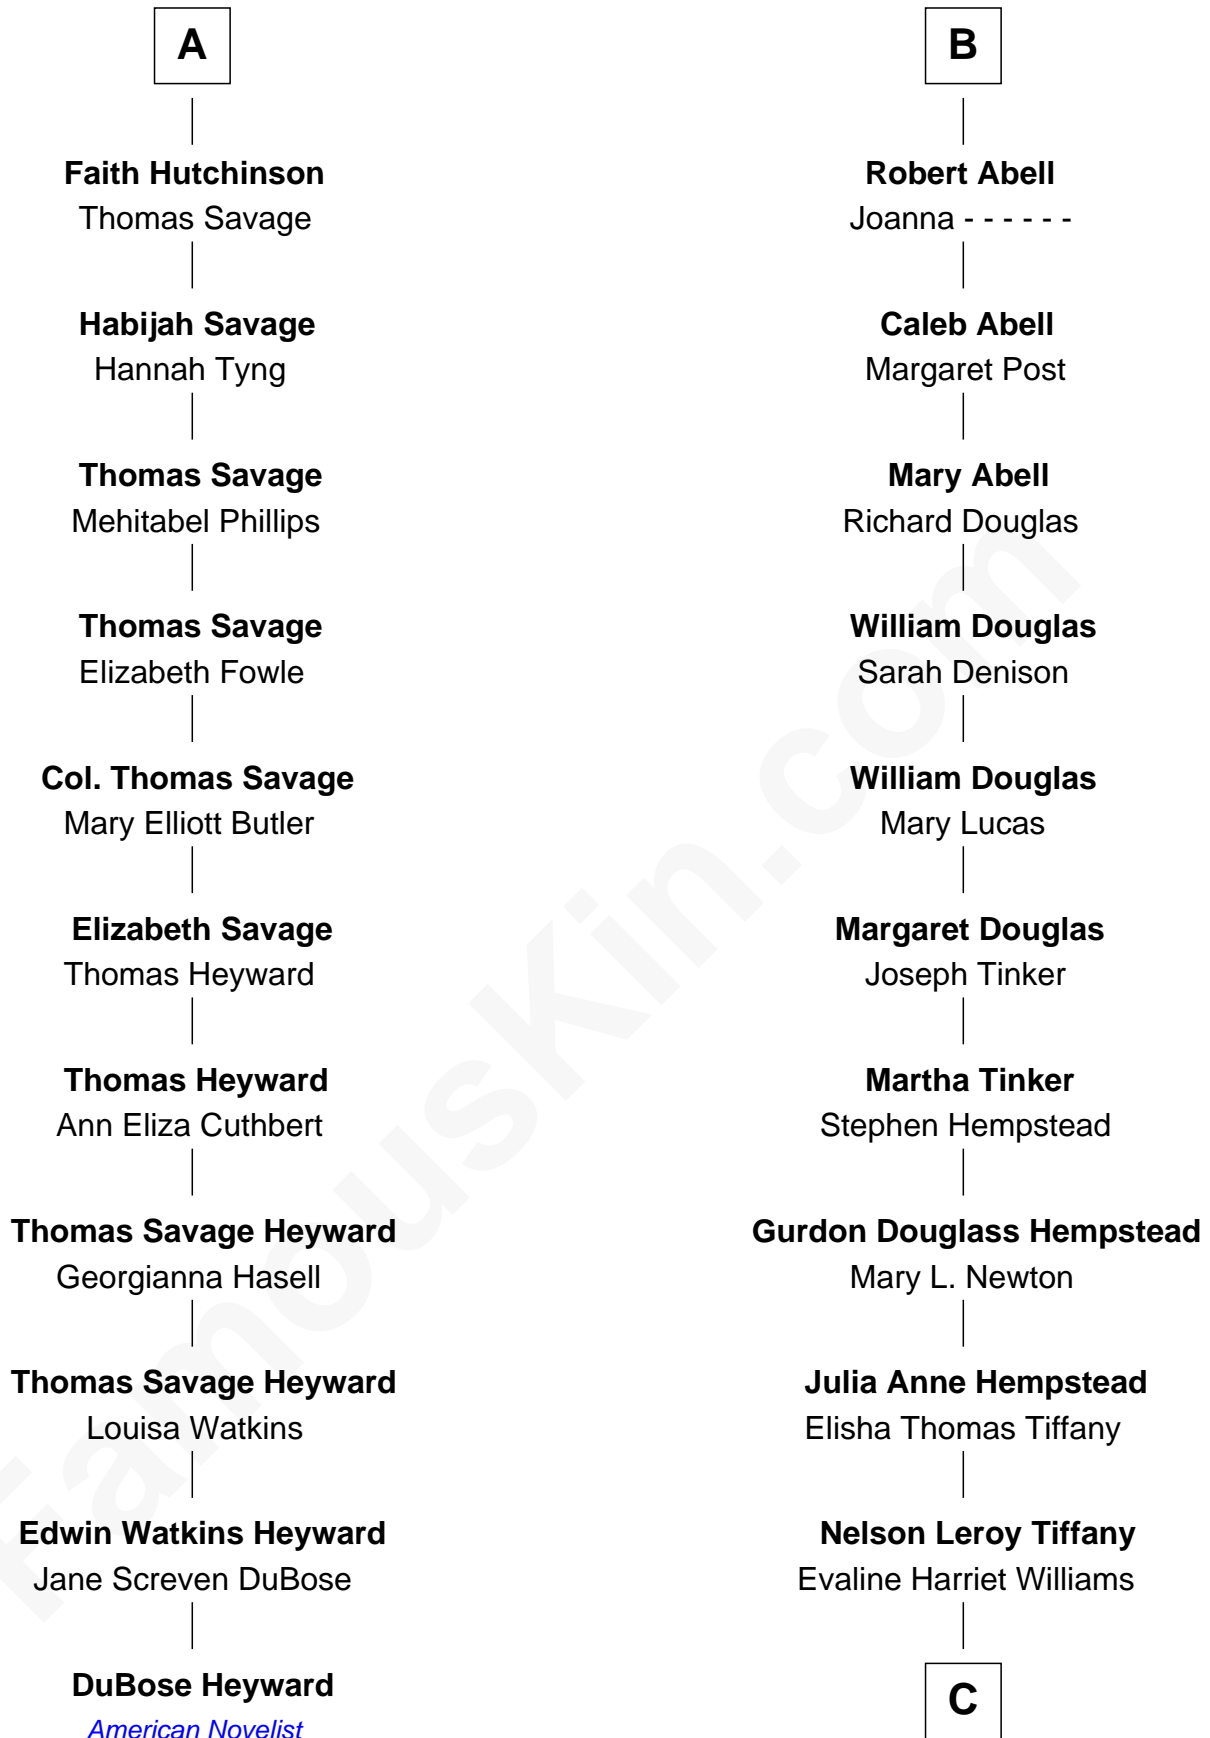

FamousKin.com

Relationship Chart of

DuBose Heyward

Author of Porgy (Porgy & Bess)

17th cousin 2 times removed of

Richard Gere

Movie Actor

Sir Walter Blount

Sir George Cotton

Mary Onley

Richard Cotton

Mary Mainwaring

Frances Cotton

George Abell

B

C