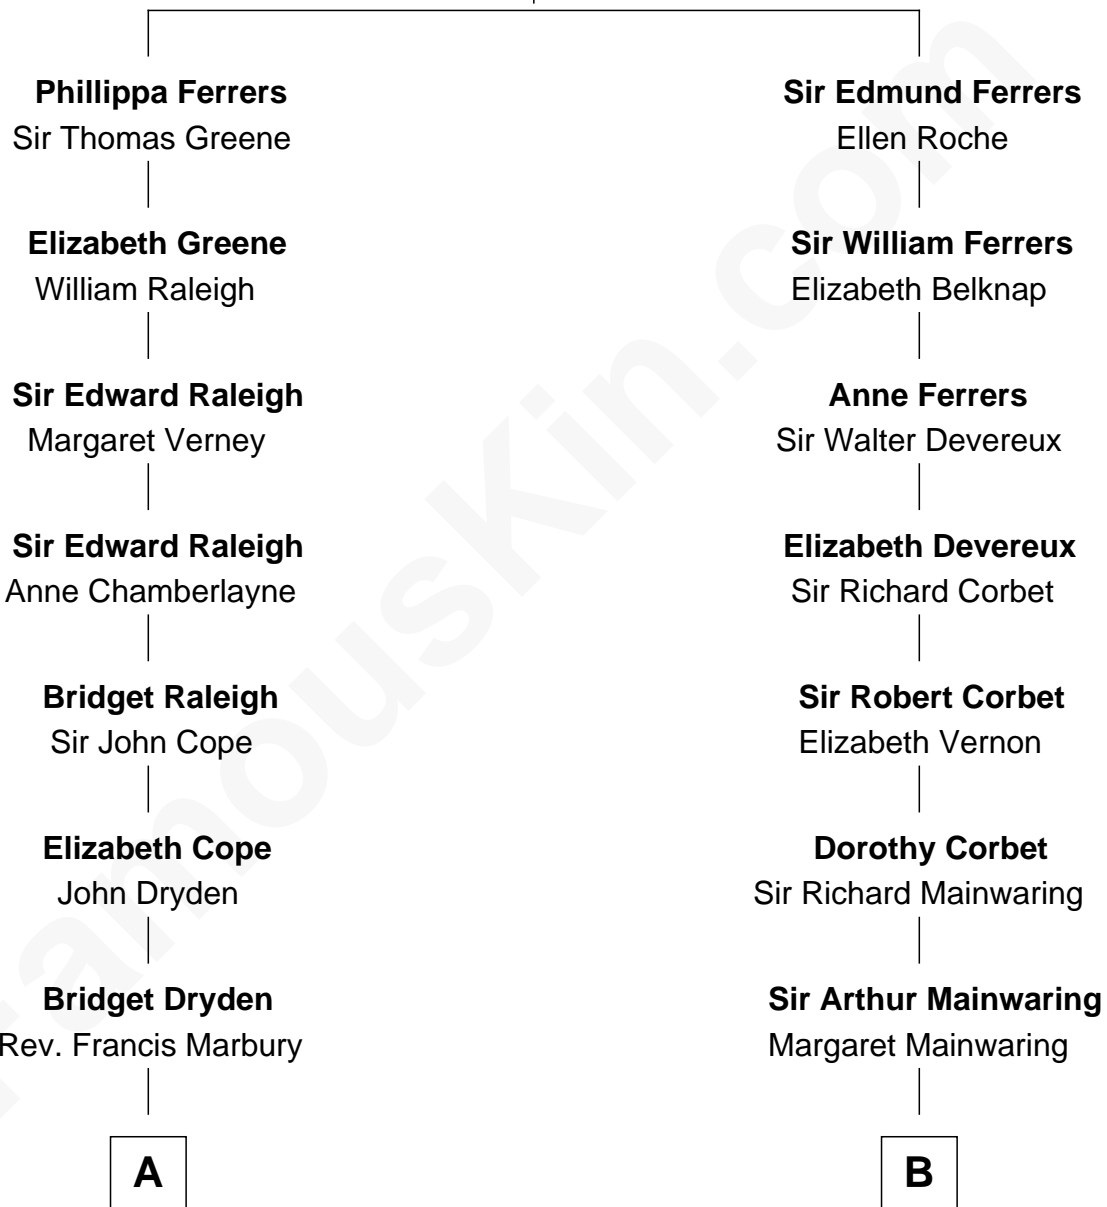

FamousKin.com

Relationship Chart of

DuBose Heyward

Author of Porgy (Porgy & Bess)

18th cousin 3 times removed of

Richard Gere

Movie Actor

Robert de Ferrers
Margaret Despencer

C

Edwin Watkins Heyward

Jane Screven DuBose

DuBose Heyward

American Novelist

D

Julia Anne Hempstead

Elisha Thomas Tiffany