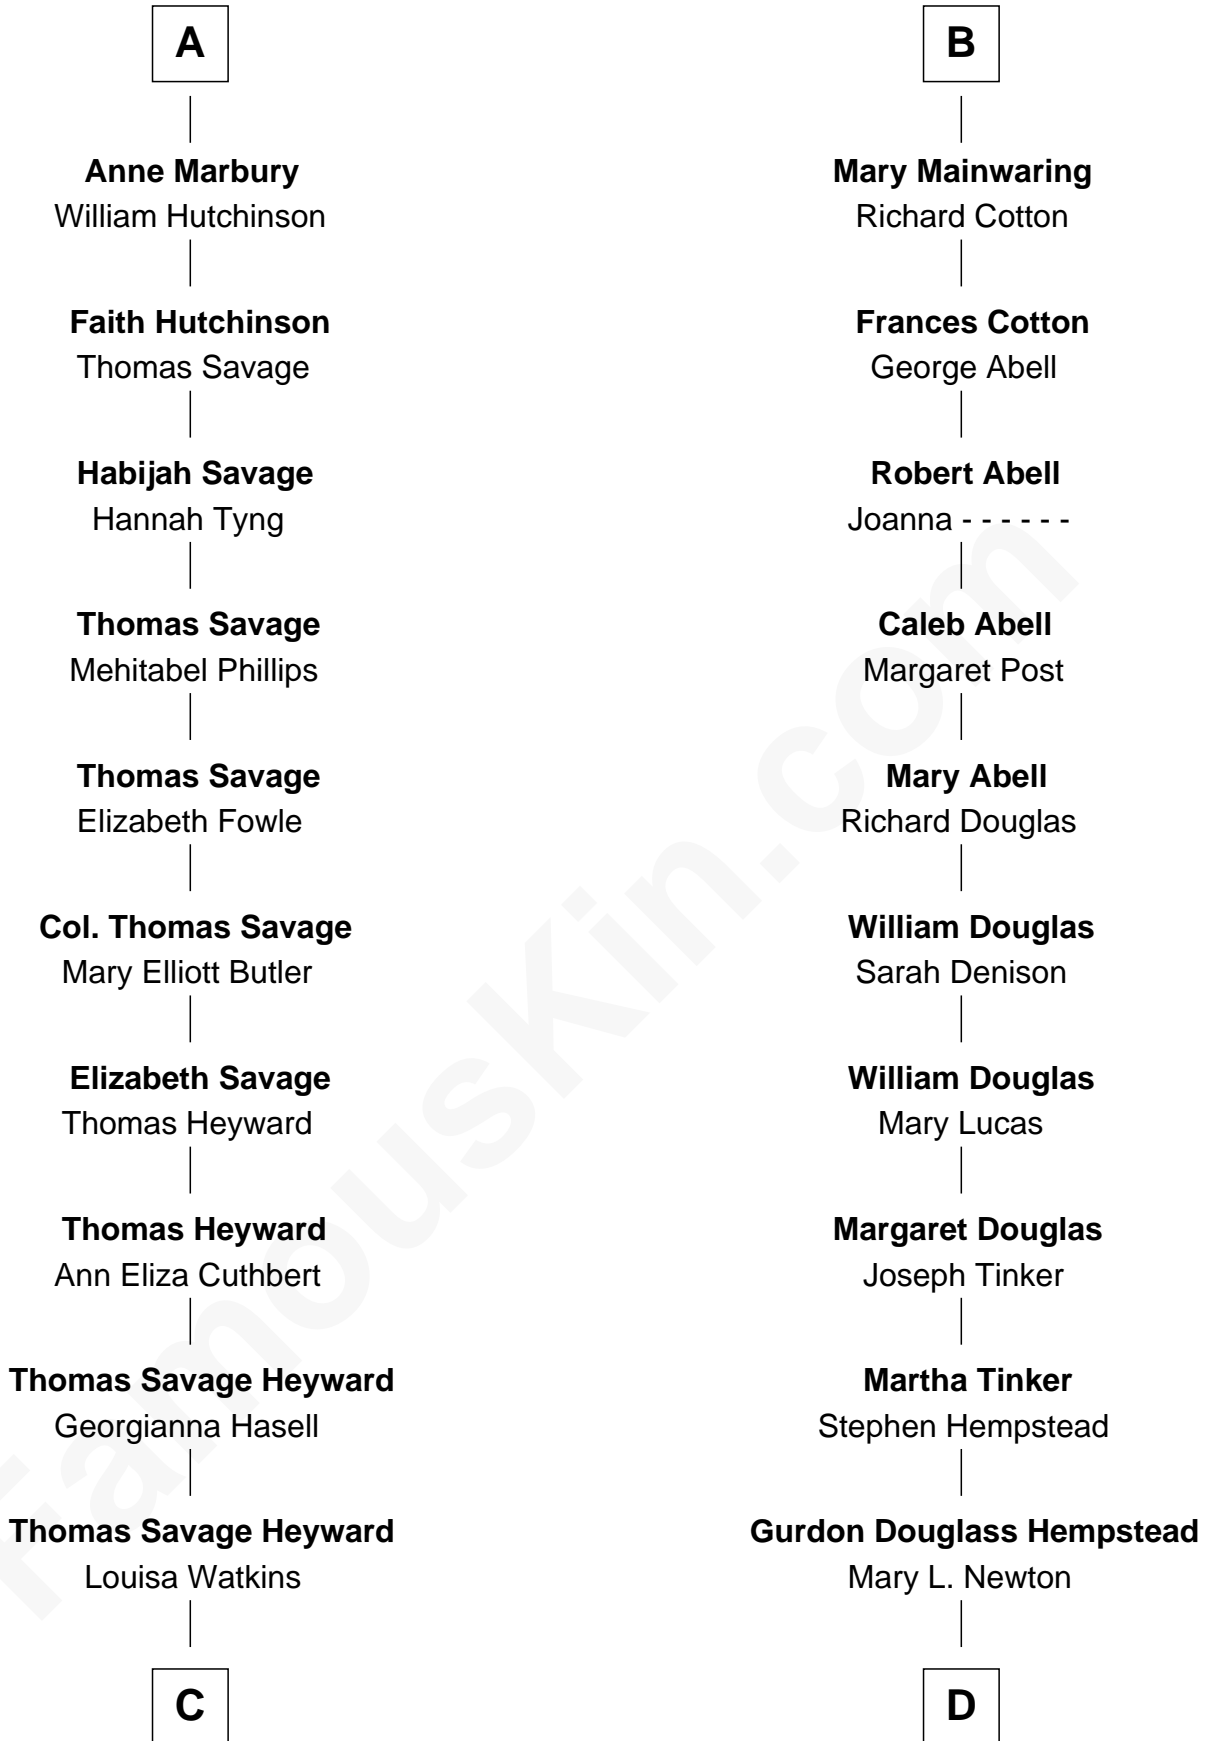

FamousKin.com

Relationship Chart of

DuBose Heyward

Author of Porgy (Porgy & Bess)

18th cousin 3 times removed of

Richard Gere

Movie Actor

Robert de Ferrers
Margaret Despencer

C

Edwin Watkins Heyward

Jane Screven DuBose

DuBose Heyward

American Novelist

D

Julia Anne Hempstead

Elisha Thomas Tiffany