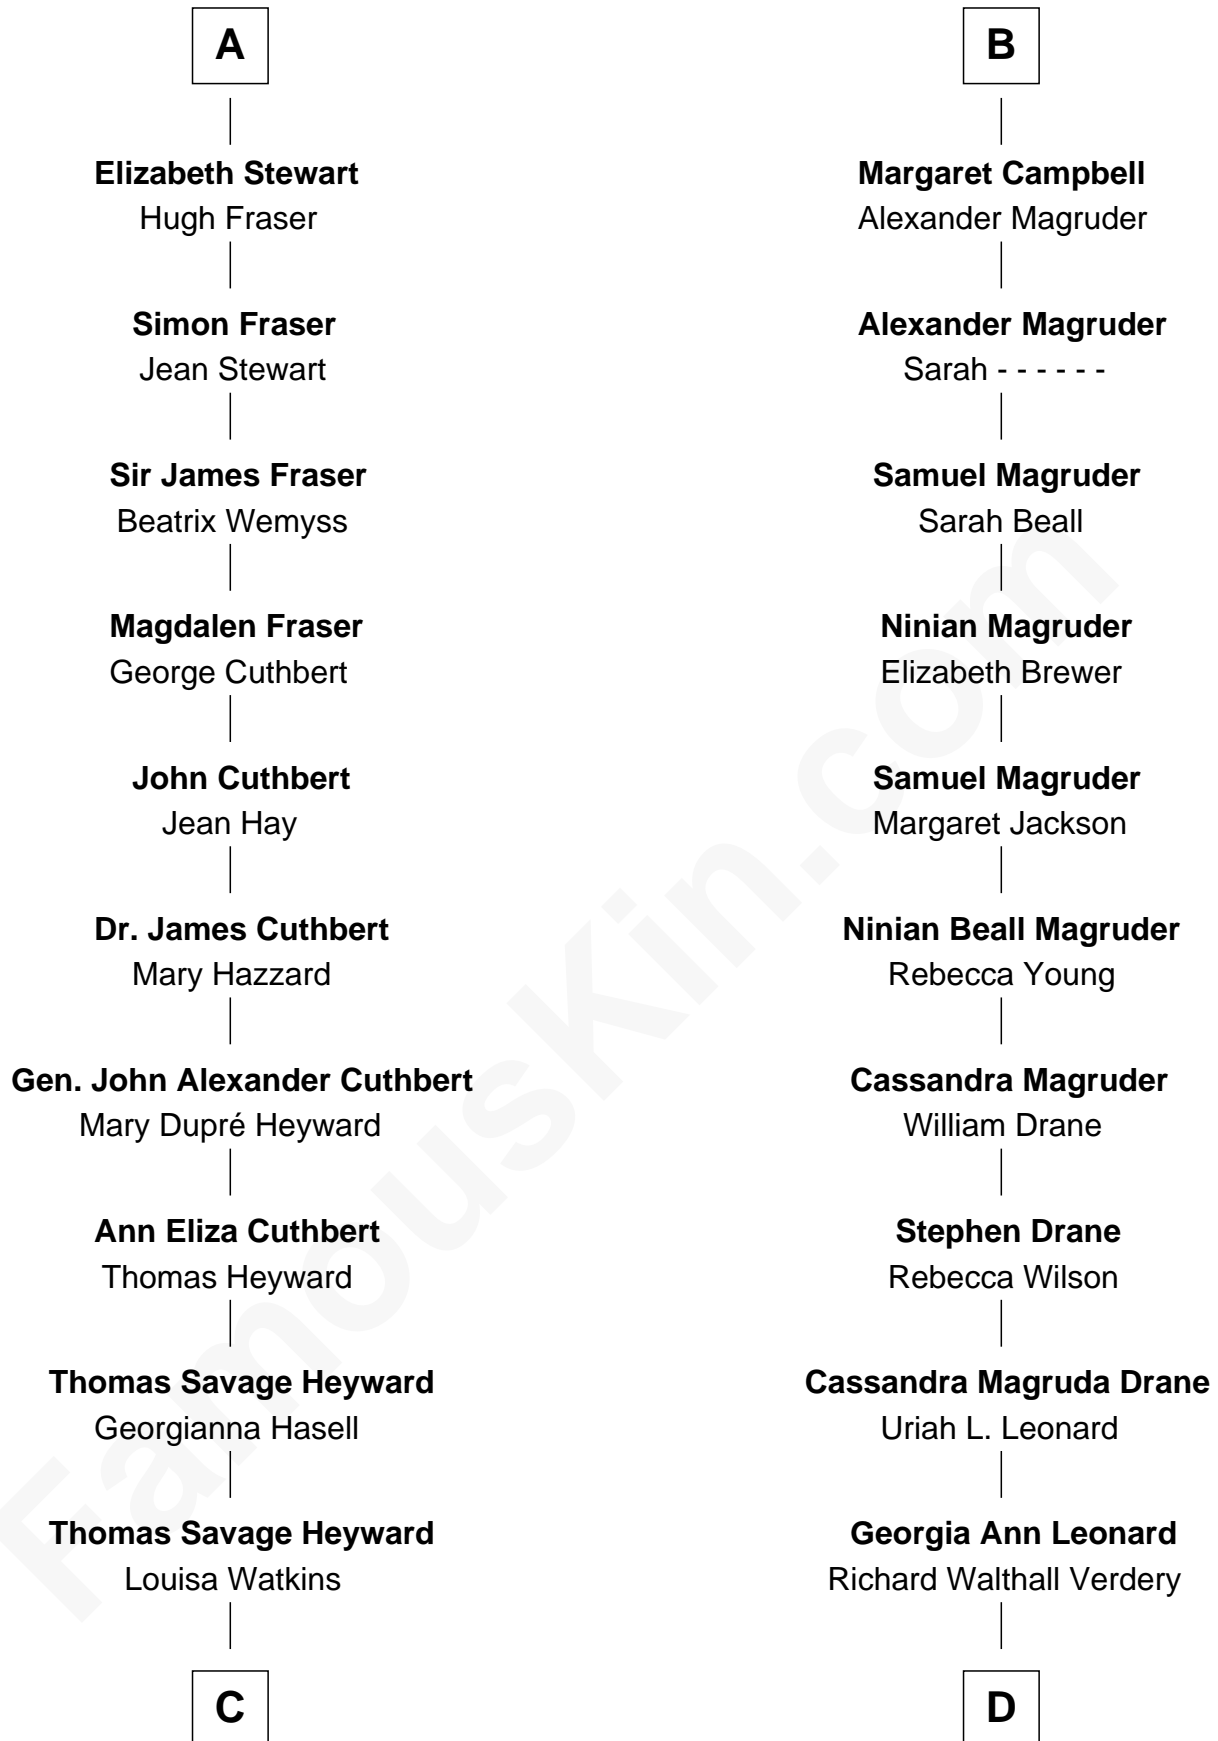

FamousKin.com

Relationship Chart of

DuBose Heyward

Author of Porgy (Porgy & Bess)

18th cousin 1 time removed of

Joanne Woodward

Movie Actress

C

Edwin Watkins Heyward

Jane Screven DuBose

DuBose Heyward

American Novelist

D

Minnie Waunita Verdery

Wade Woodward

Wade Woodward

Elinor Gasque Trimmier

Joanne Woodward

Movie Actress

FamousKin.com