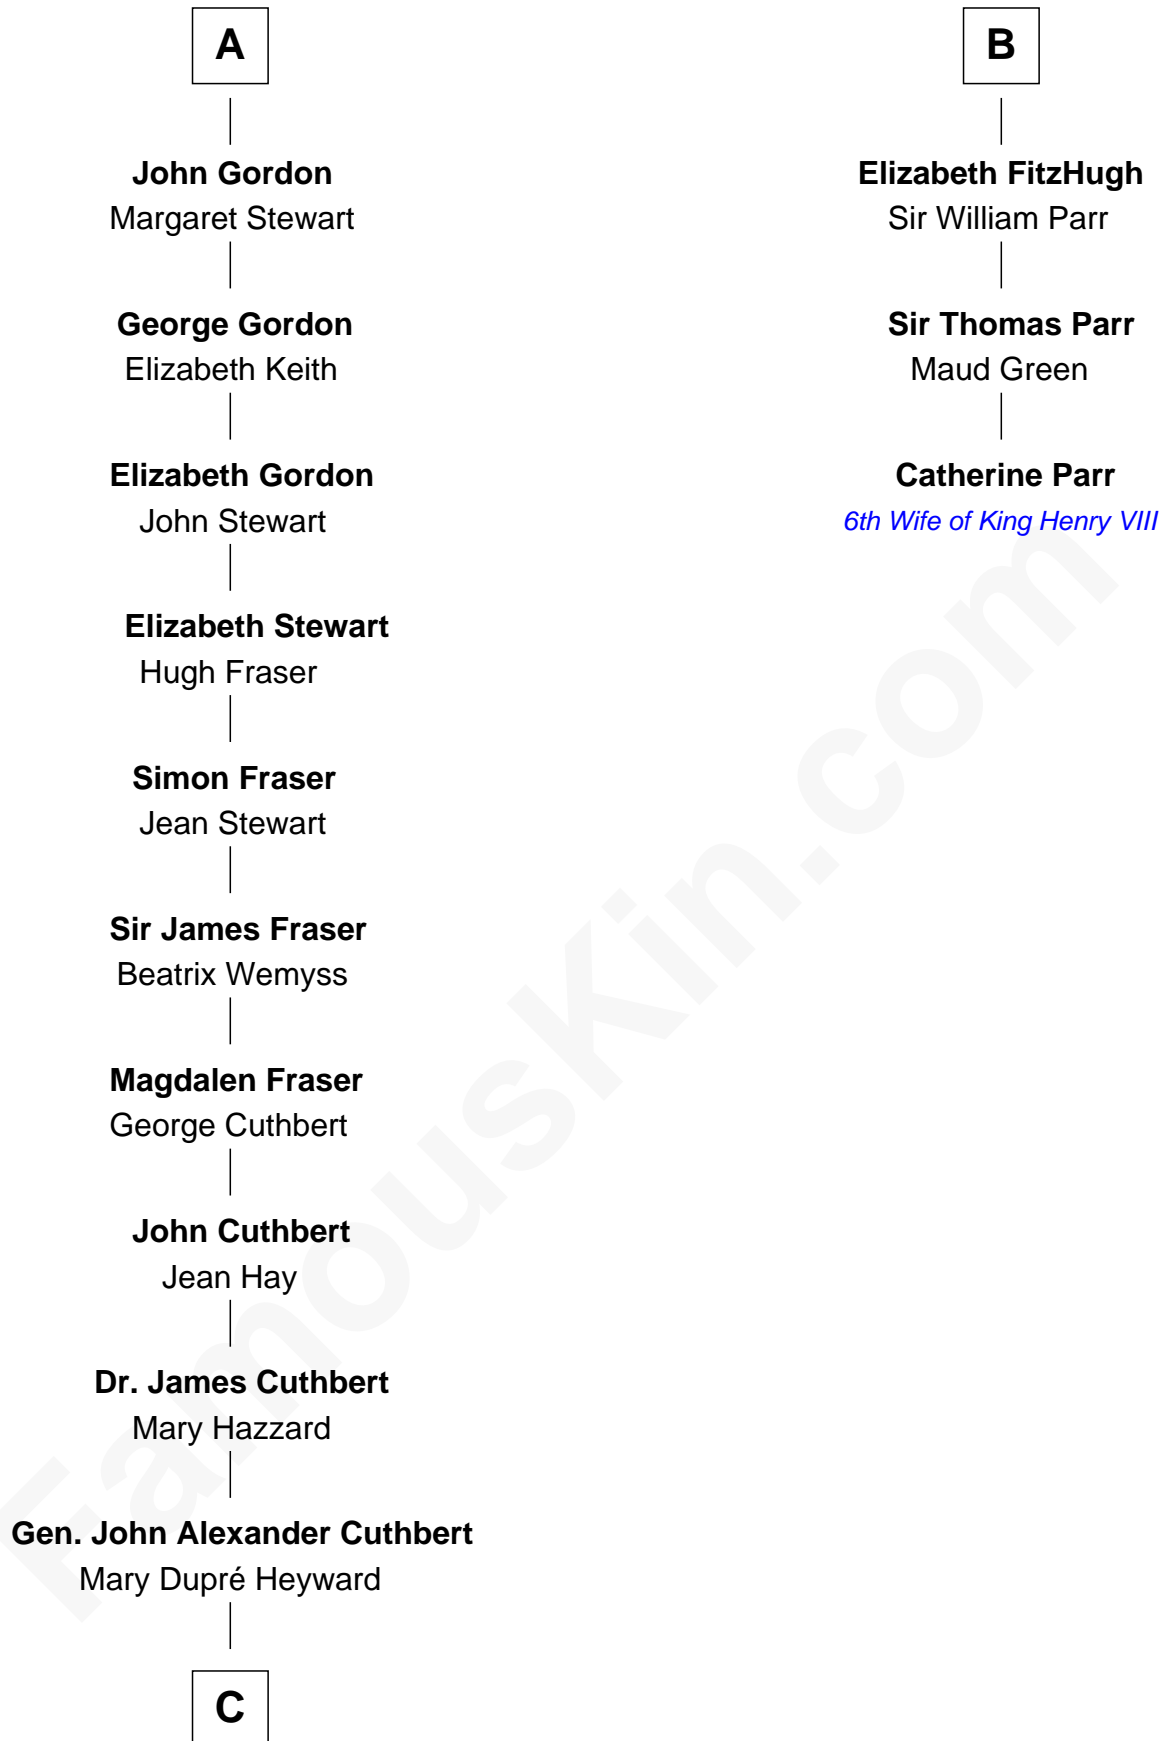

FamousKin.com

Relationship Chart of

DuBose Heyward

Author of Porgy (Porgy & Bess)

9th cousin 12 times removed of

Catherine Parr

6th Wife of King Henry VIII

C

Ann Eliza Cuthbert

Thomas Heyward

Thomas Savage Heyward

Georgianna Hasell

Thomas Savage Heyward

Louisa Watkins

Edwin Watkins Heyward

Jane Screven DuBose