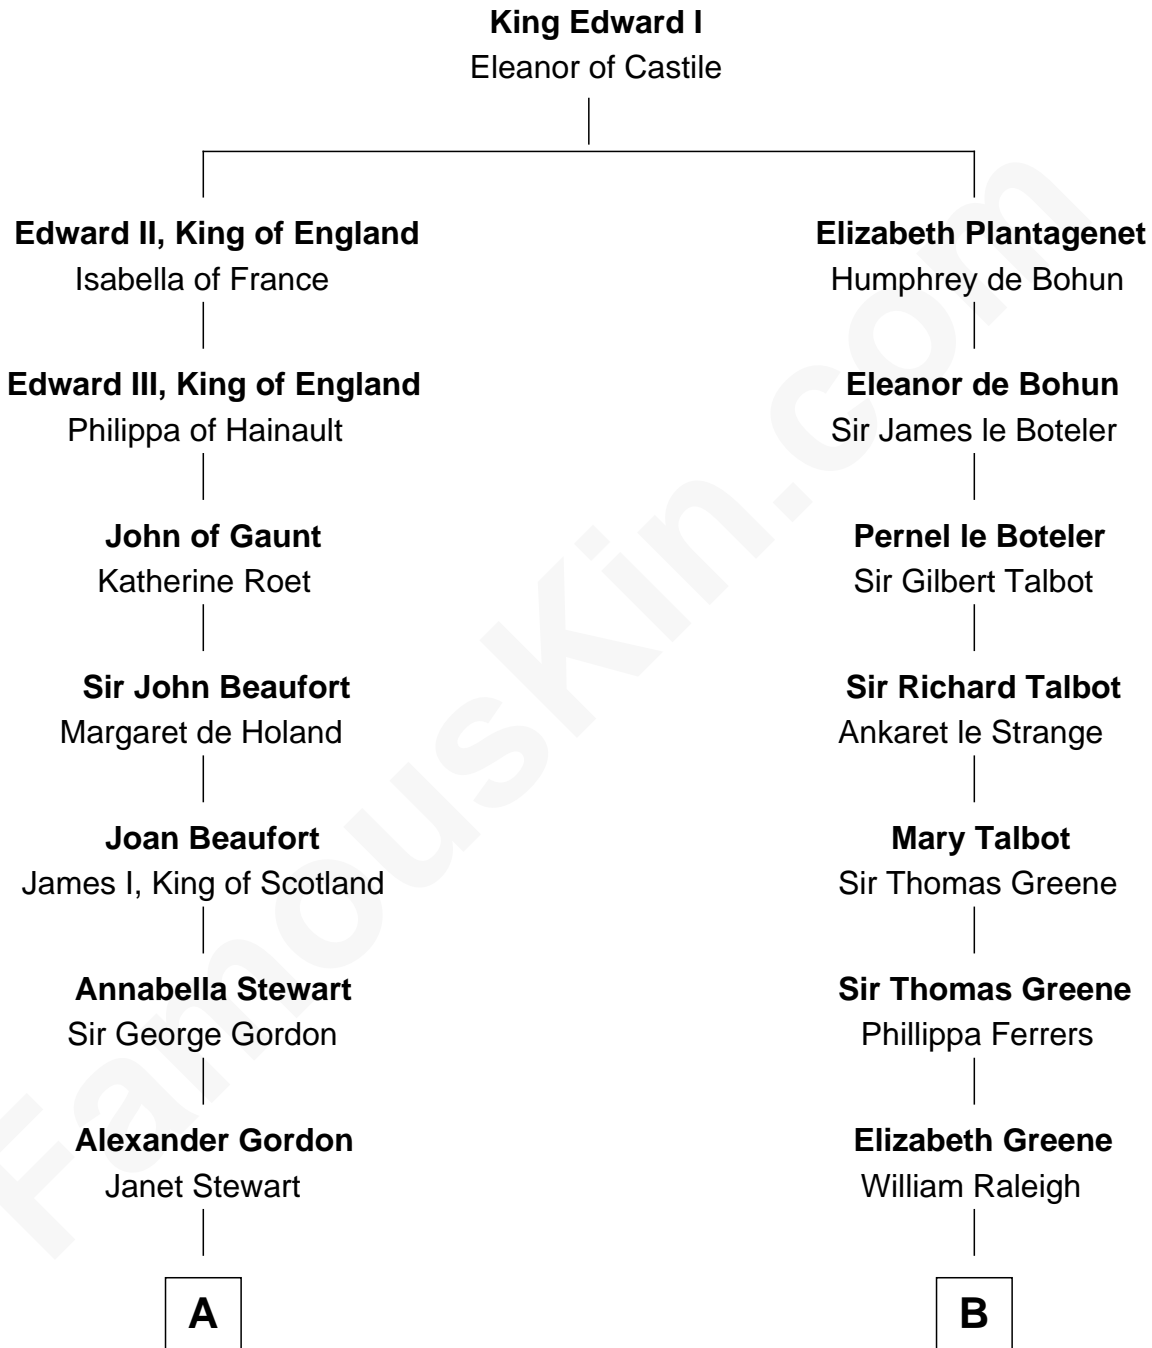

FamousKin.com

Relationship Chart of DuBose Heyward

Author of Porgy (Porgy & Bess)

14th cousin 7 times removed of

Jonathan Swift

Author of Gulliver's Travels

C

Ann Eliza Cuthbert

Thomas Heyward

Thomas Savage Heyward

Georgianna Hasell

Thomas Savage Heyward

Louisa Watkins

Edwin Watkins Heyward

Jane Screven DuBose

DuBose Heyward