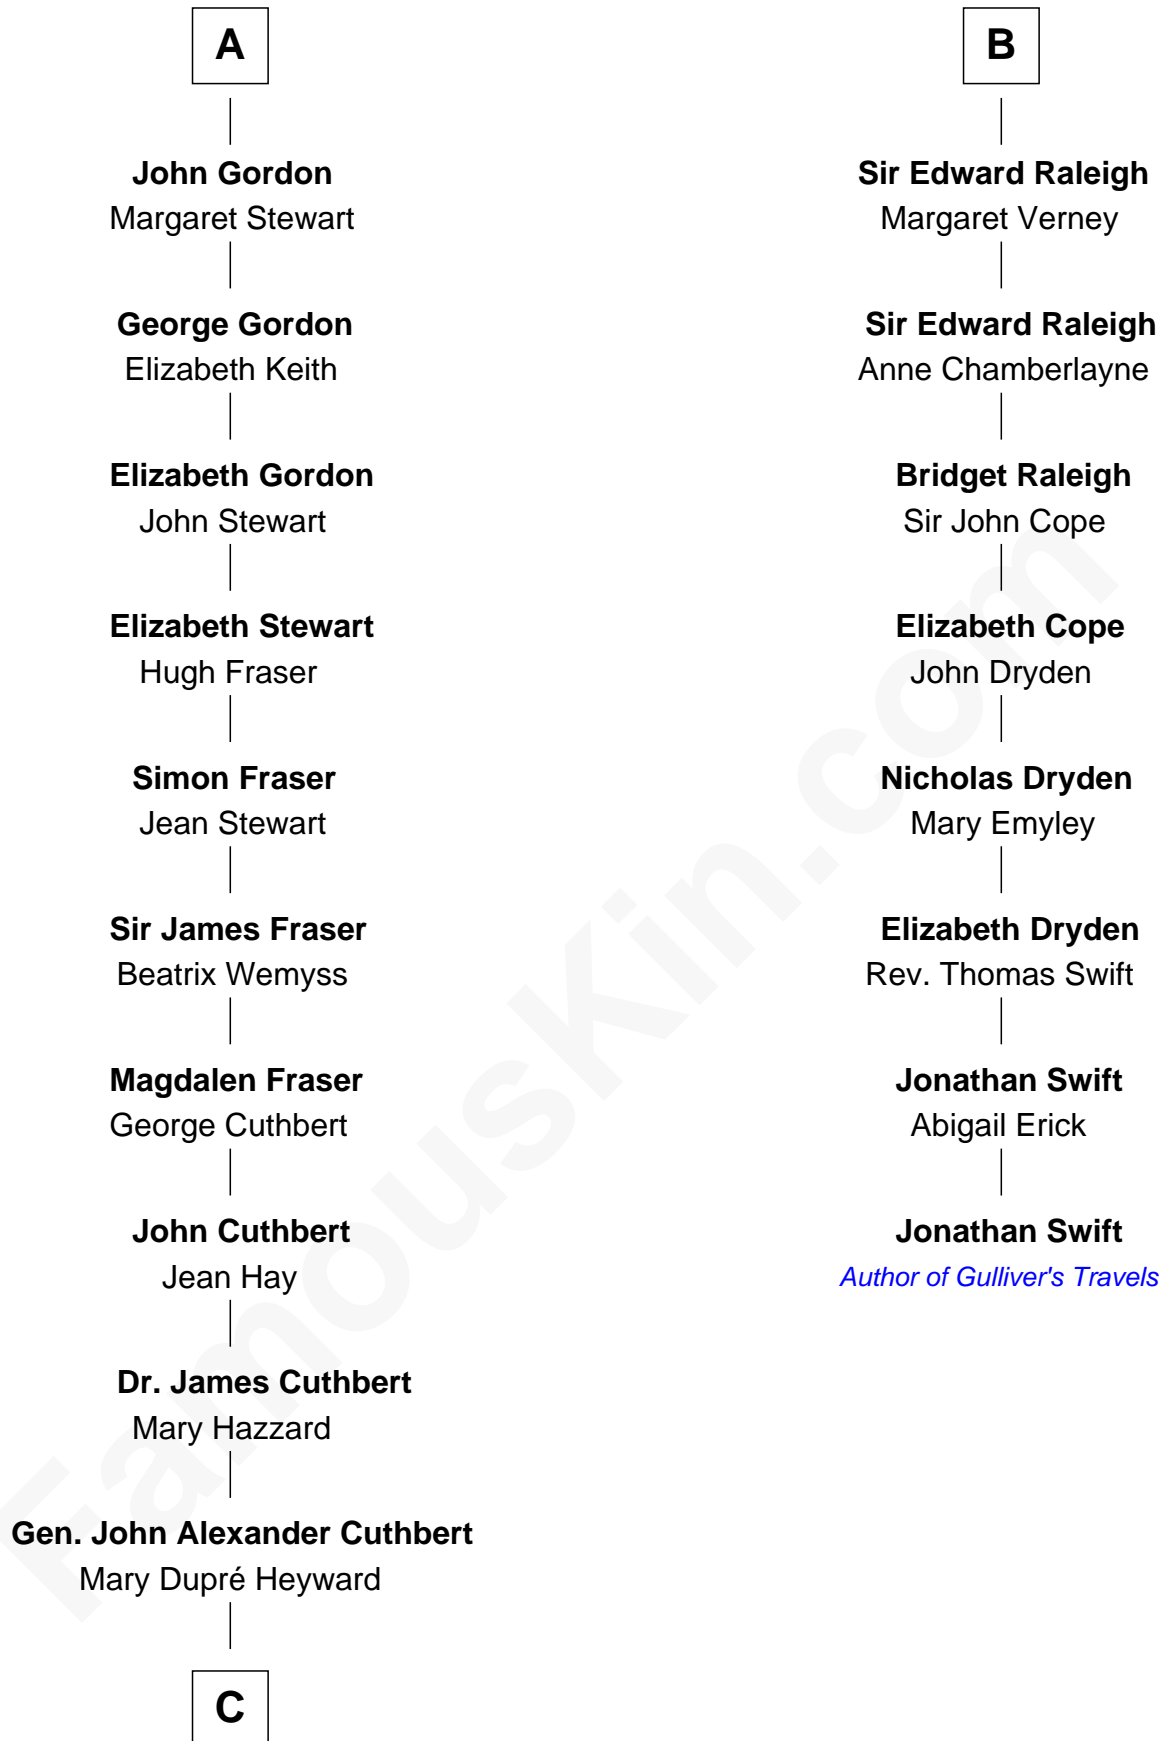

FamousKin.com

Relationship Chart of DuBose Heyward

Author of Porgy (Porgy & Bess)

14th cousin 7 times removed of

Jonathan Swift

Author of Gulliver's Travels

C

Ann Eliza Cuthbert

Thomas Heyward

Thomas Savage Heyward

Georgianna Hasell

Thomas Savage Heyward

Louisa Watkins

Edwin Watkins Heyward

Jane Screven DuBose

DuBose Heyward