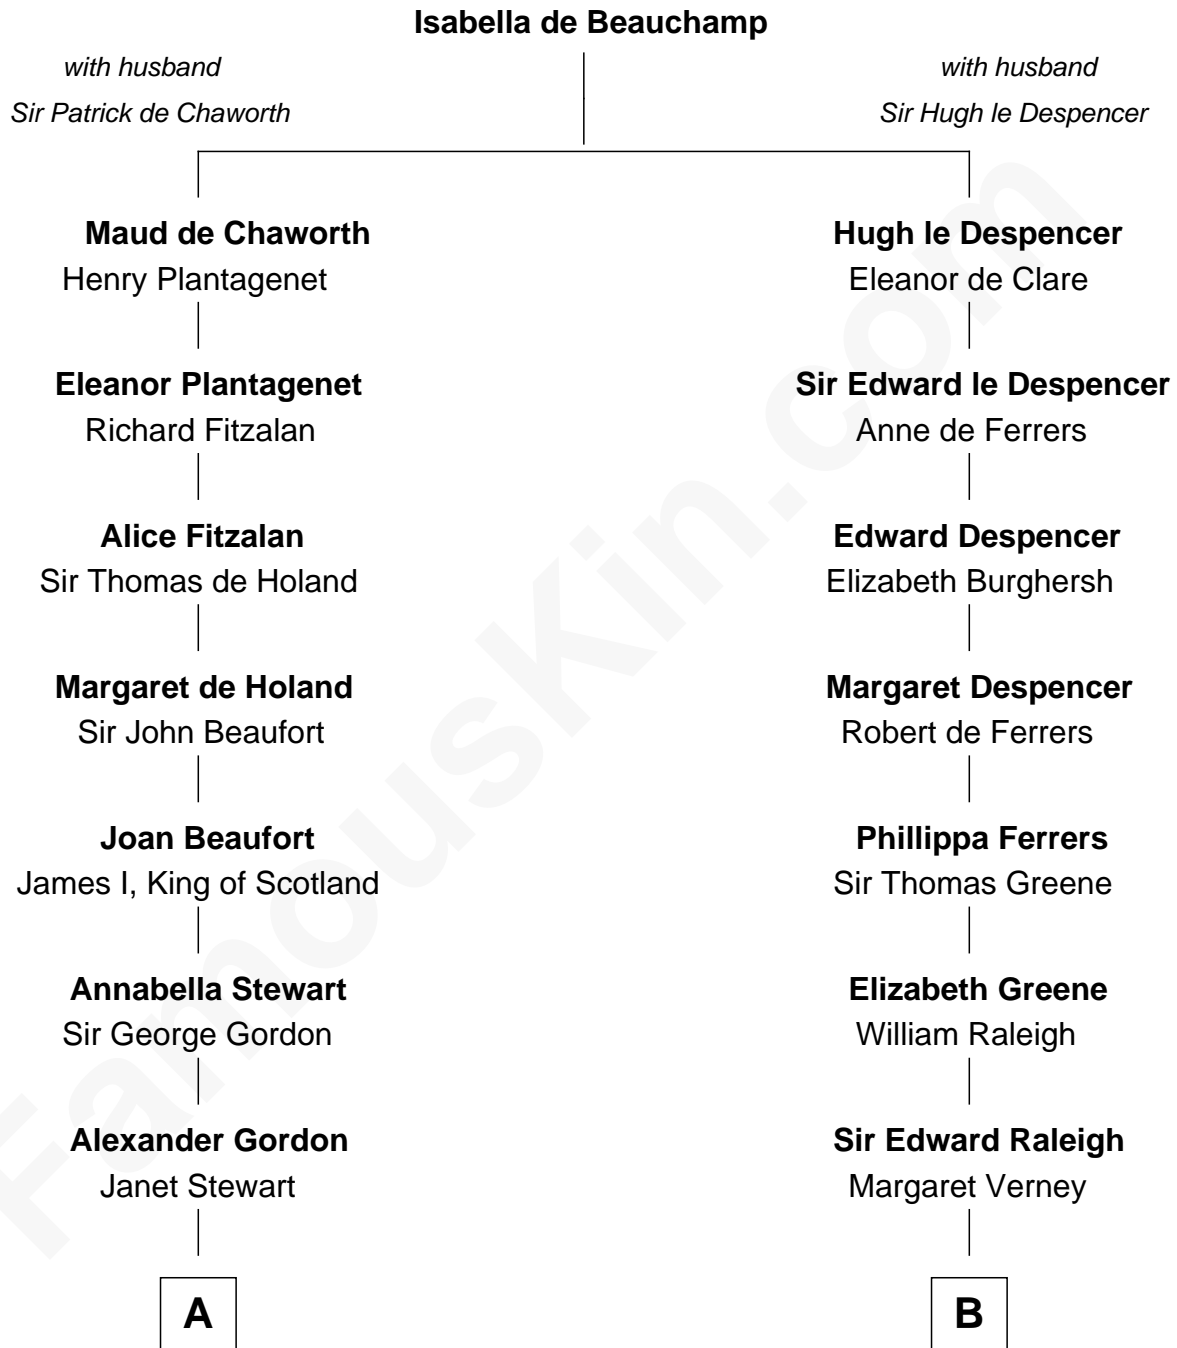

## Relationship Chart of

### DuBose Heyward

*Author of Porgy (Porgy & Bess)*

13th cousin 8 times removed of

### Jonathan Swift

*Author of Gulliver's Travels*

**C**

**Ann Eliza Cuthbert**

Thomas Heyward

**Thomas Savage Heyward**

Georgianna Hasell

**Thomas Savage Heyward**