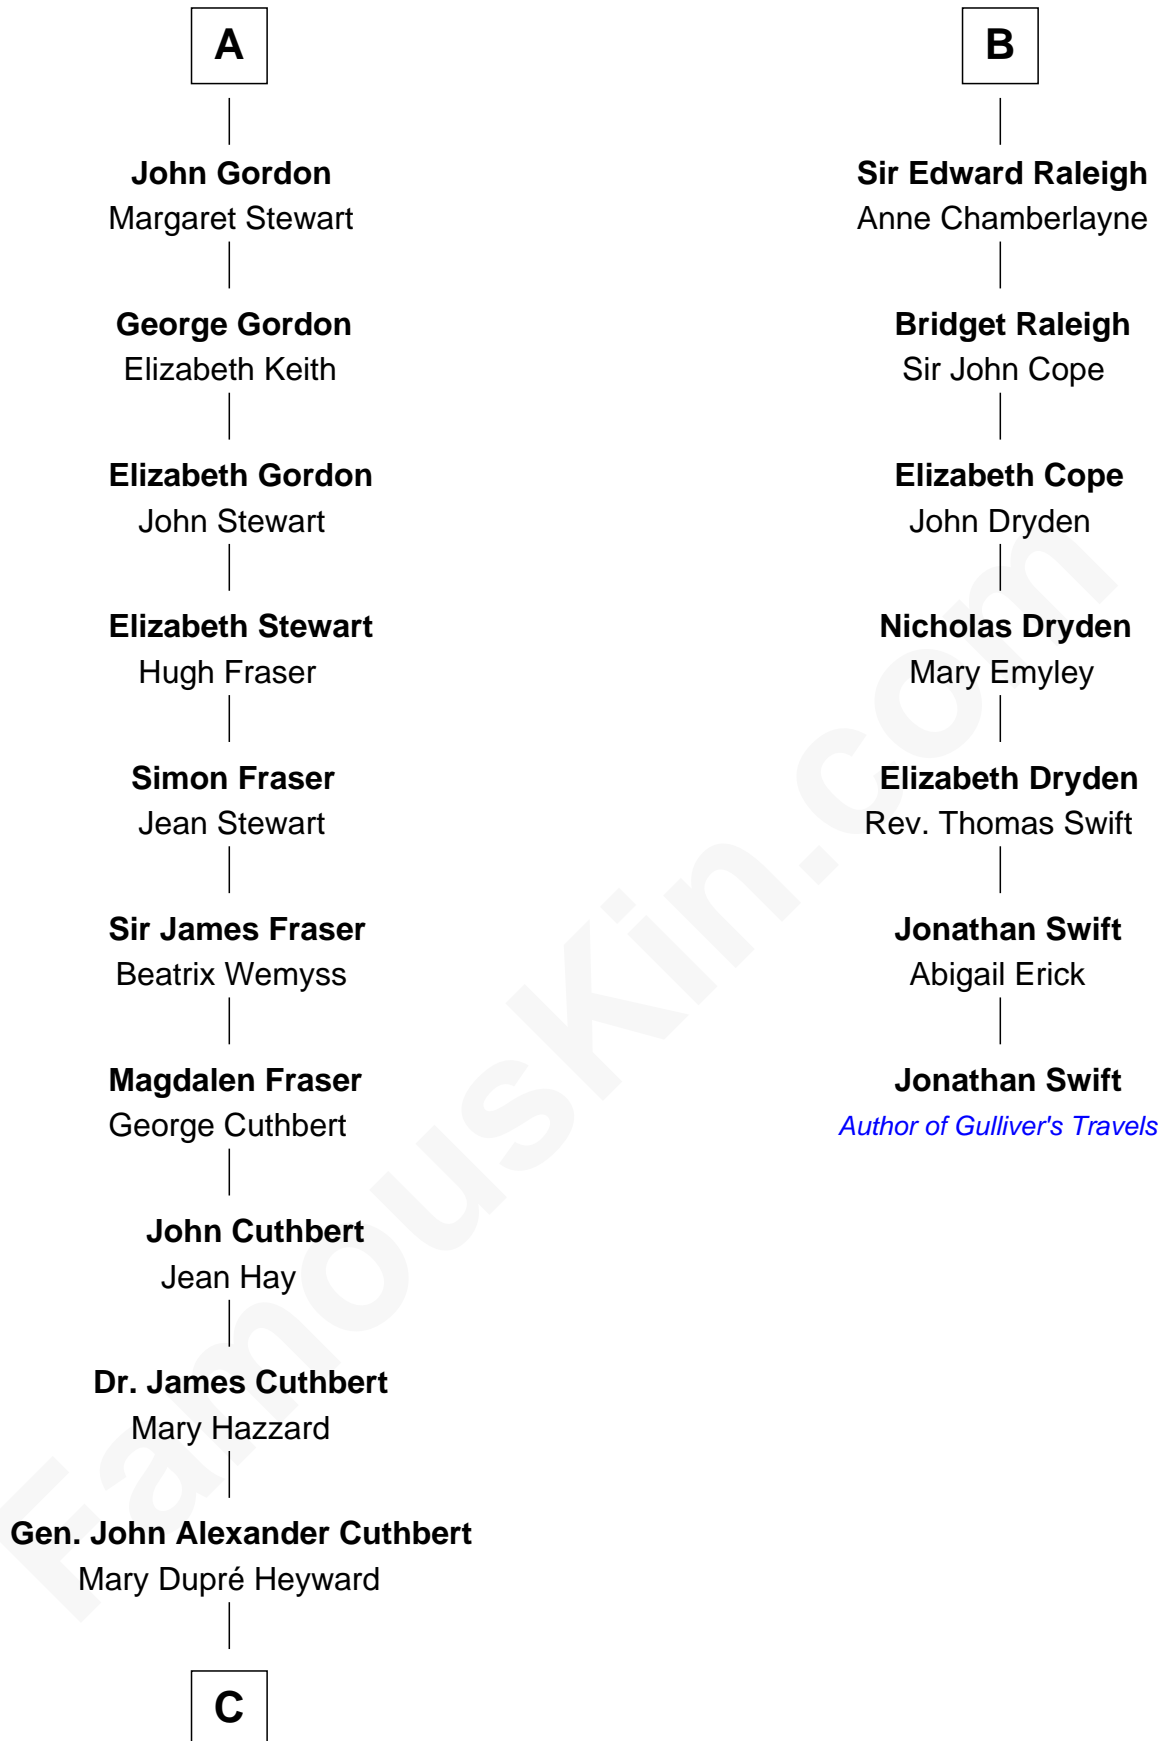

## Relationship Chart of

### DuBose Heyward

*Author of Porgy (Porgy & Bess)*

13th cousin 8 times removed of

### Jonathan Swift

*Author of Gulliver's Travels*

**C**

**Ann Eliza Cuthbert**

Thomas Heyward

**Thomas Savage Heyward**

Georgianna Hasell

**Thomas Savage Heyward**