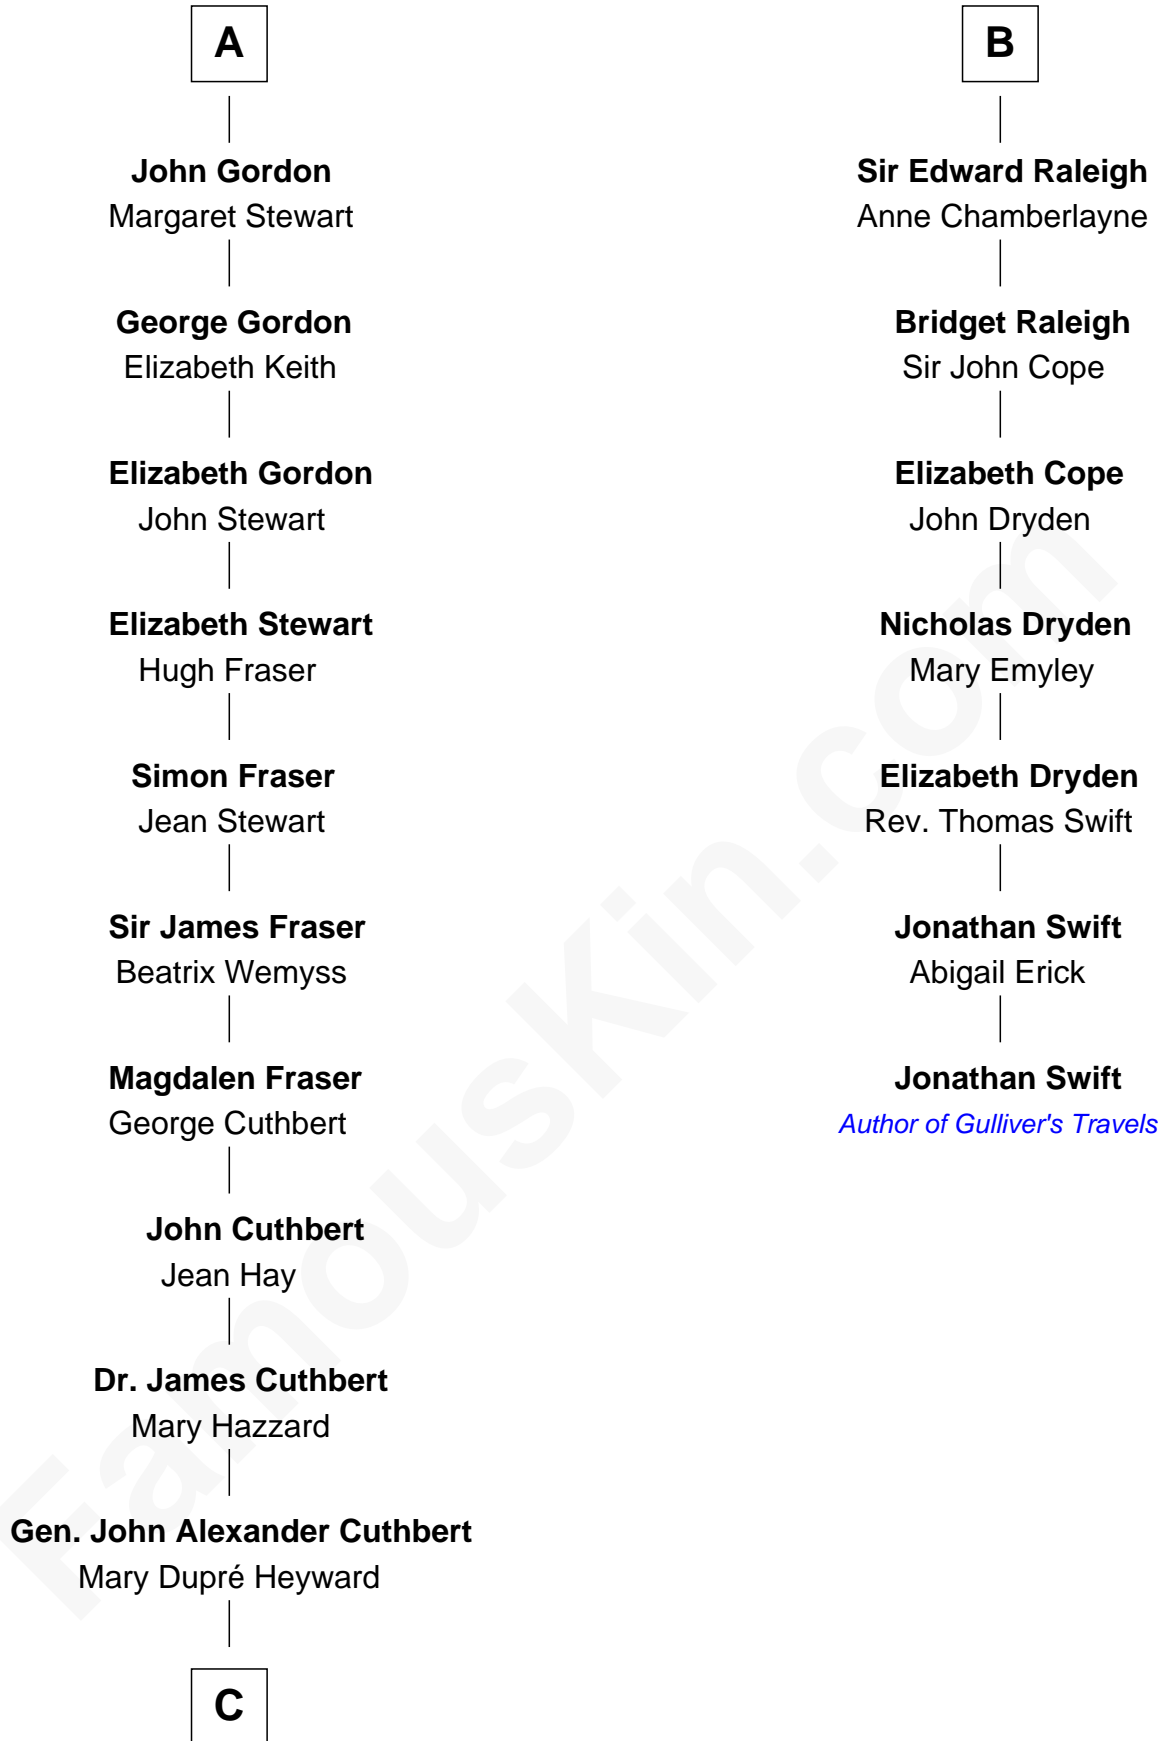

FamousKin.com

Relationship Chart of

DuBose Heyward

Author of Porgy (Porgy & Bess)

13th cousin 8 times removed of

Jonathan Swift

Author of Gulliver's Travels

C

Ann Eliza Cuthbert

Thomas Heyward

Thomas Savage Heyward

Georgianna Hasell

Thomas Savage Heyward

Louisa Watkins

Edwin Watkins Heyward

Jane Screven DuBose