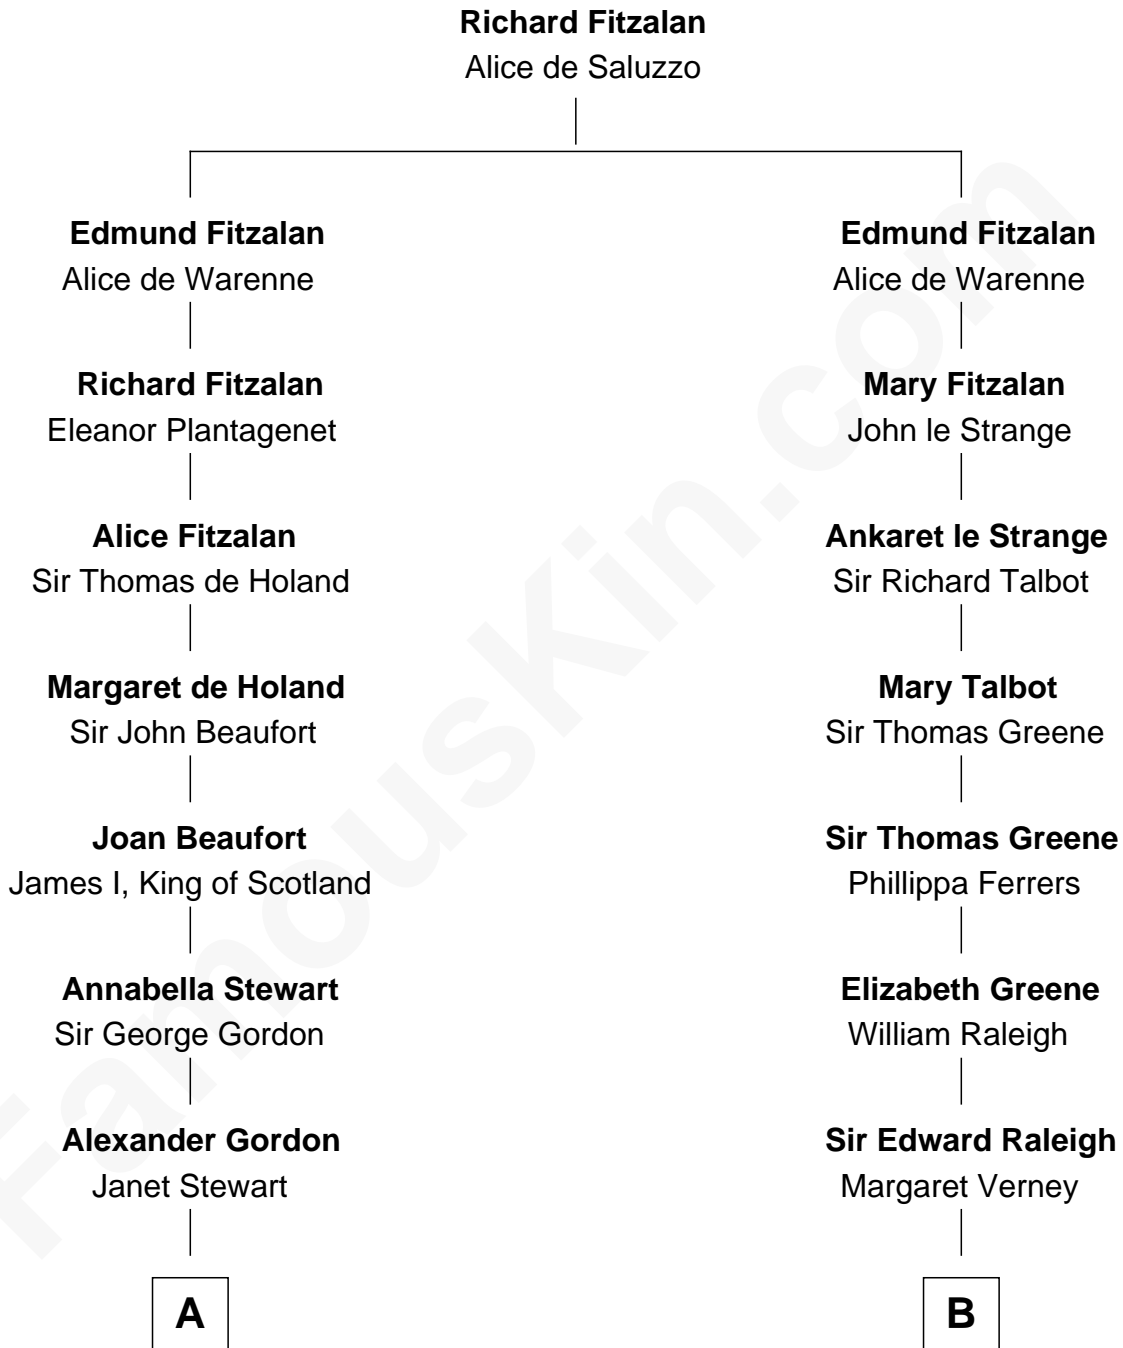

FamousKin.com

Relationship Chart of

DuBose Heyward

Author of Porgy (Porgy & Bess)

13th cousin 8 times removed of

Jonathan Swift

Author of Gulliver's Travels

C

Ann Eliza Cuthbert

Thomas Heyward

Thomas Savage Heyward

Georgianna Hasell

Thomas Savage Heyward

Louisa Watkins

Edwin Watkins Heyward

Jane Screven DuBose