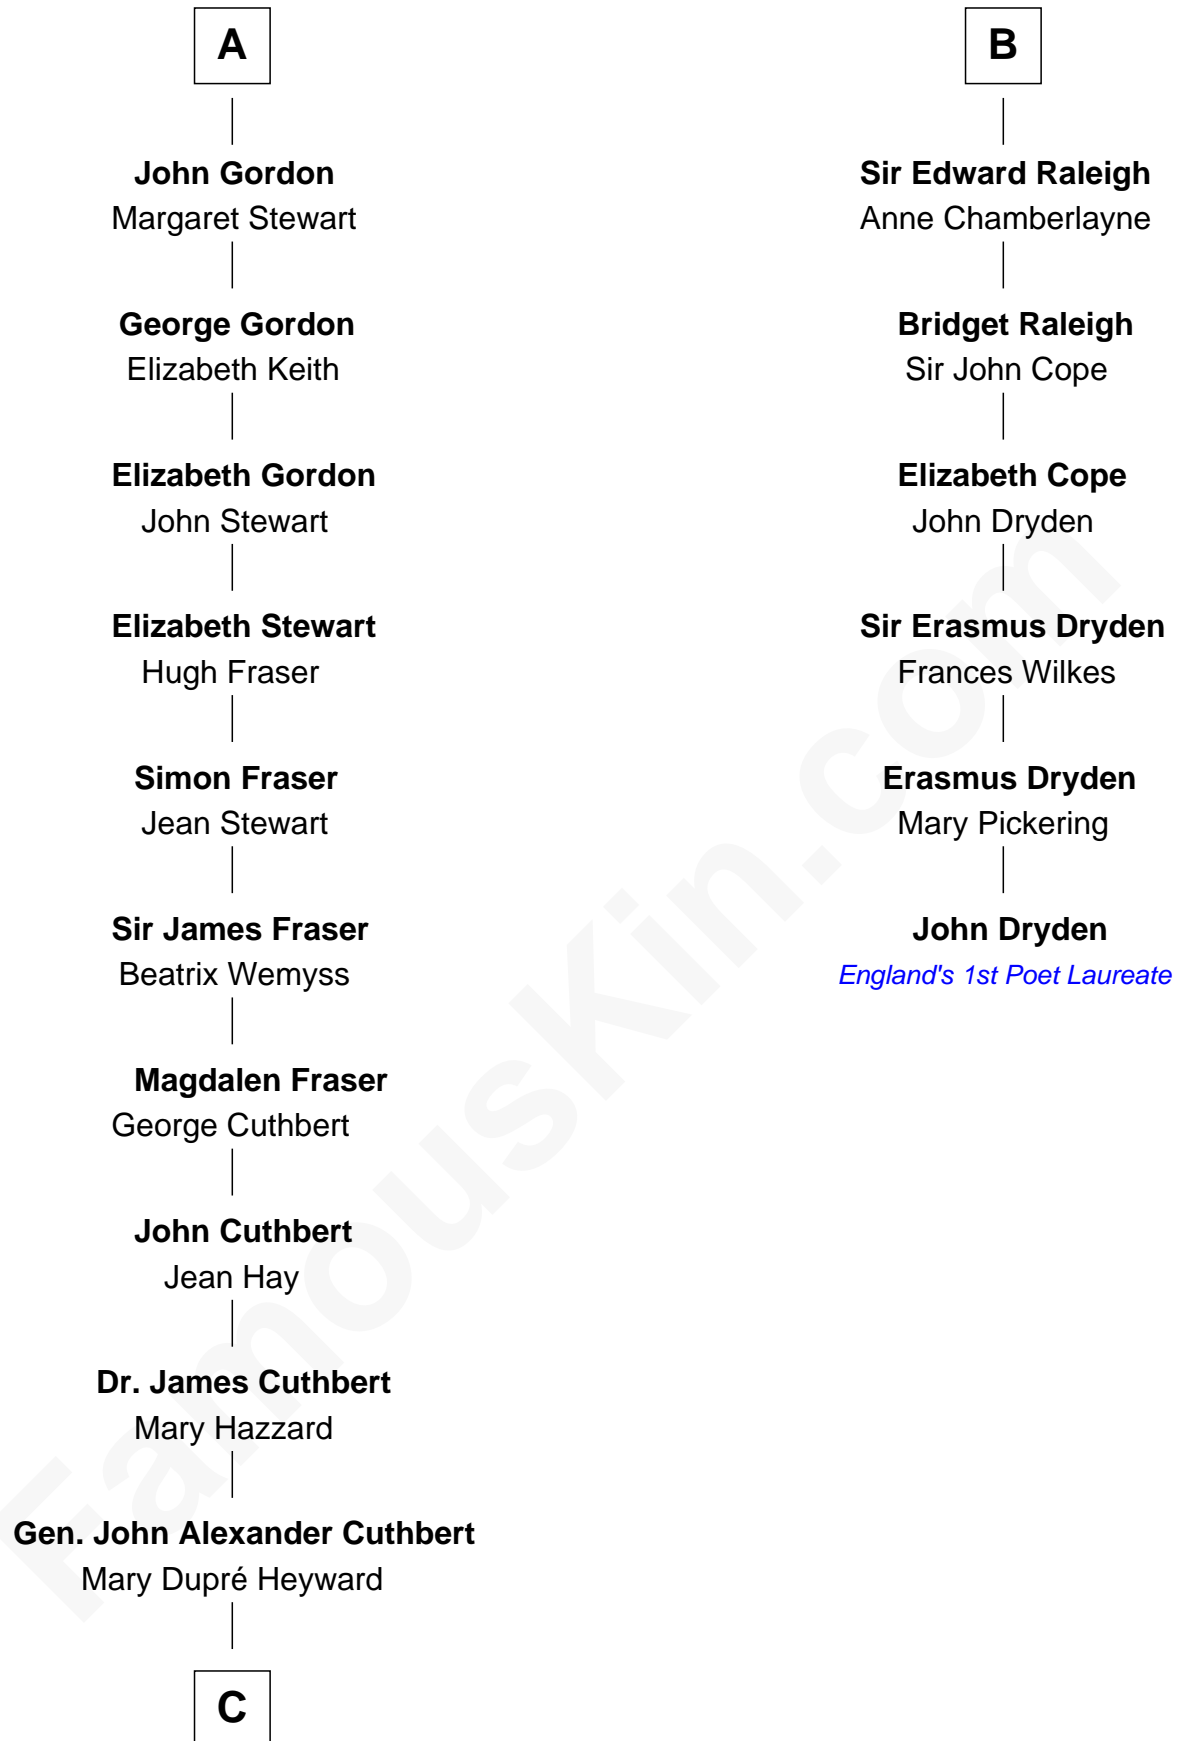

## Relationship Chart of

### DuBose Heyward

*Author of Porgy (Porgy & Bess)*

12th cousin 9 times removed of

### John Dryden

*England's First Poet Laureate*

**C**

**Ann Eliza Cuthbert**

Thomas Heyward

**Thomas Savage Heyward**

Georgianna Hasell

**Thomas Savage Heyward**