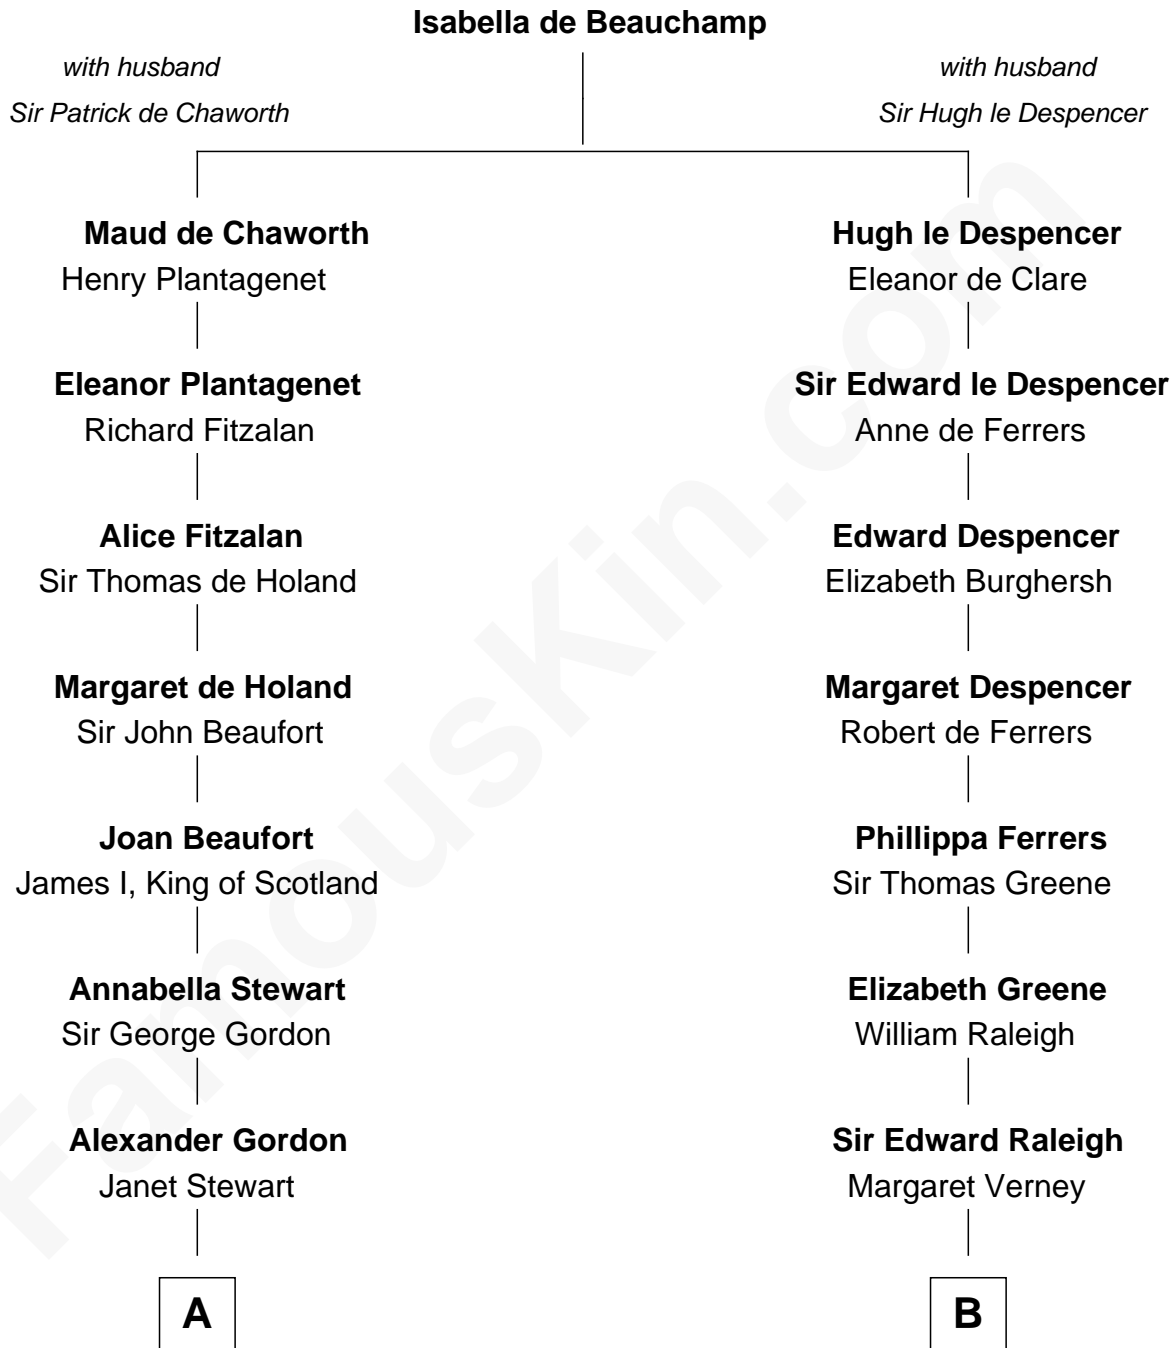

FamousKin.com

Relationship Chart of

DuBose Heyward

Author of Porgy (Porgy & Bess)

12th cousin 9 times removed of

John Dryden

England's First Poet Laureate